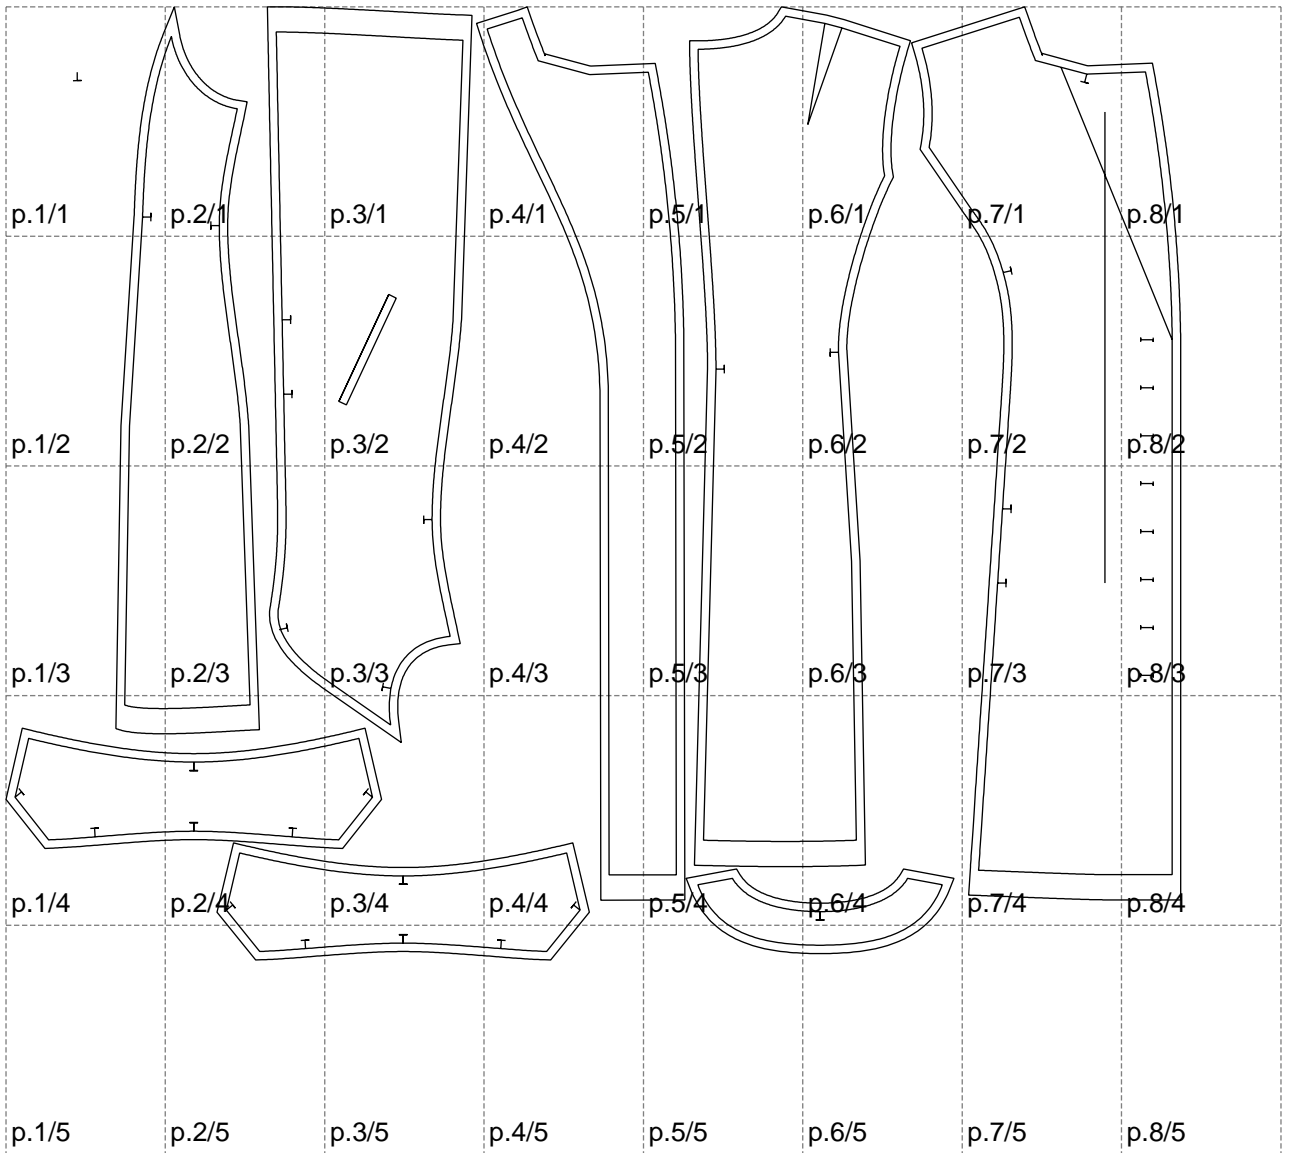

Not for print

Paper size: A4, size:1399.00 x1135.08 mm

# Example

size:1869.45 x1999.63 mm

Maneken =1 ver.0

rz\_1=170

rz\_16=112

rz\_17=96.2

rz\_18=94

rz\_19=120

rz\_20=117

---

. . . . .  
. . . . .  
. . . . .