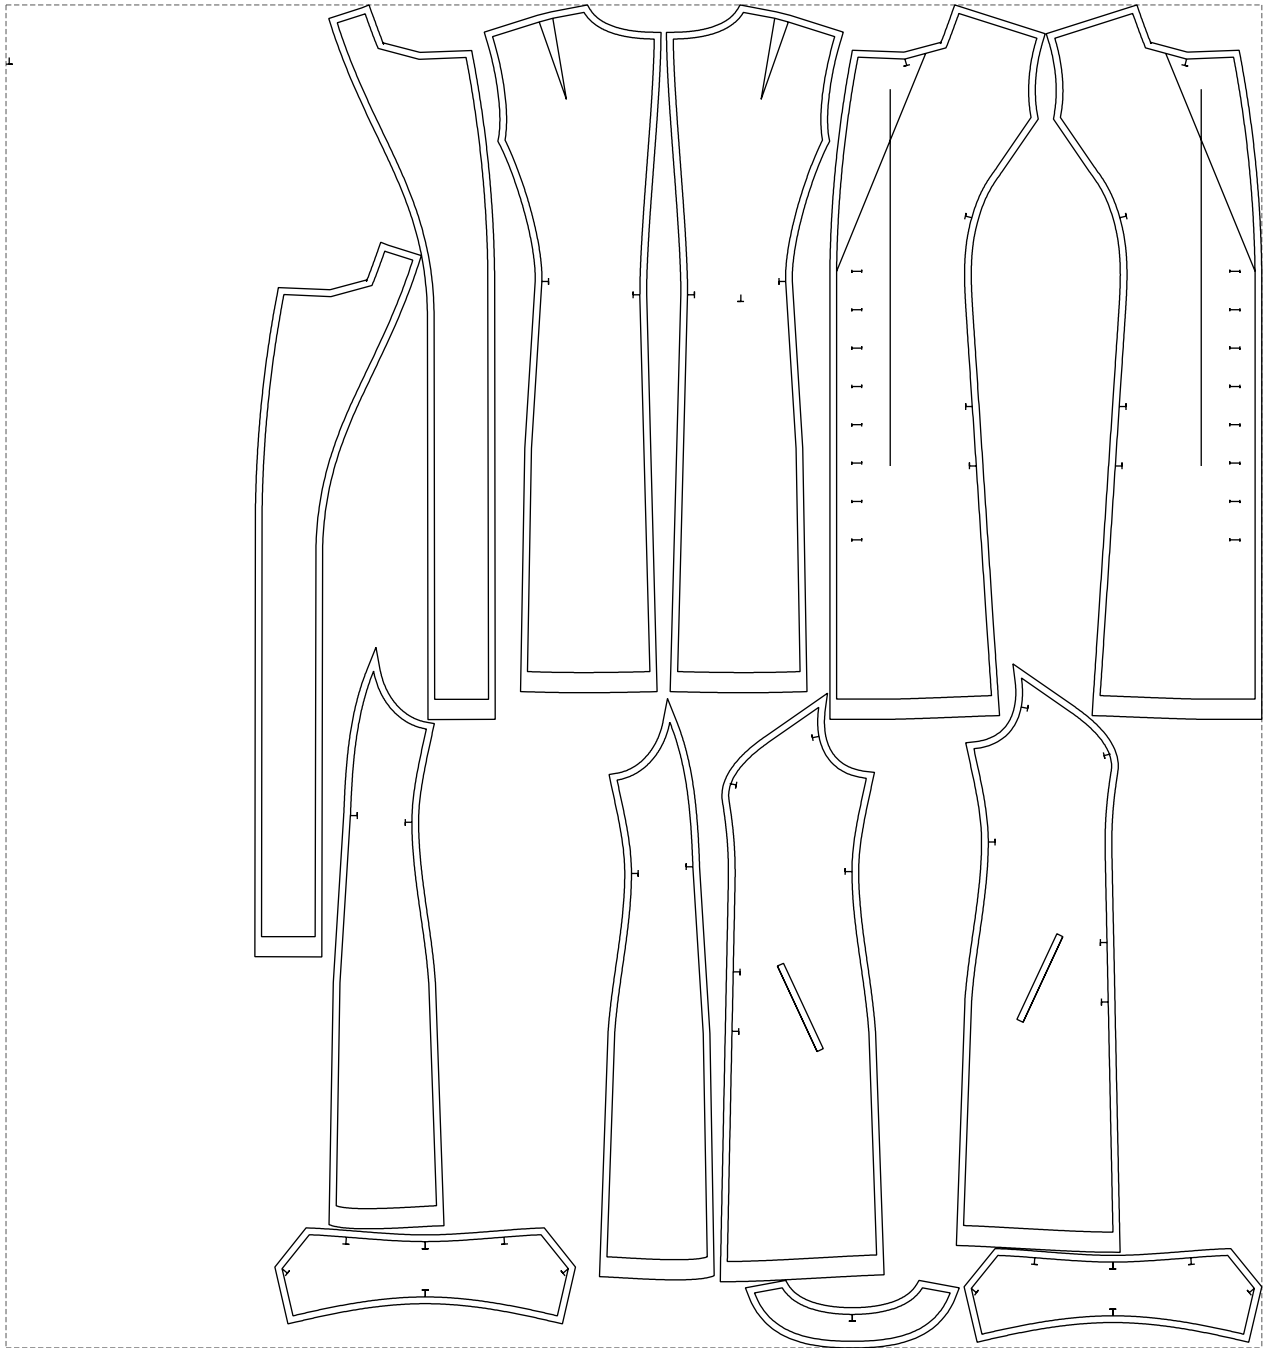

Not for print

Paper size: A4, size:1399.00 x1135.08 mm

# Example

size:1869.45 x1999.63 mm

Maneken =1 ver.0

rz\_1=170

rz\_16=112

rz\_17=96.2

rz\_18=94

rz\_19=120