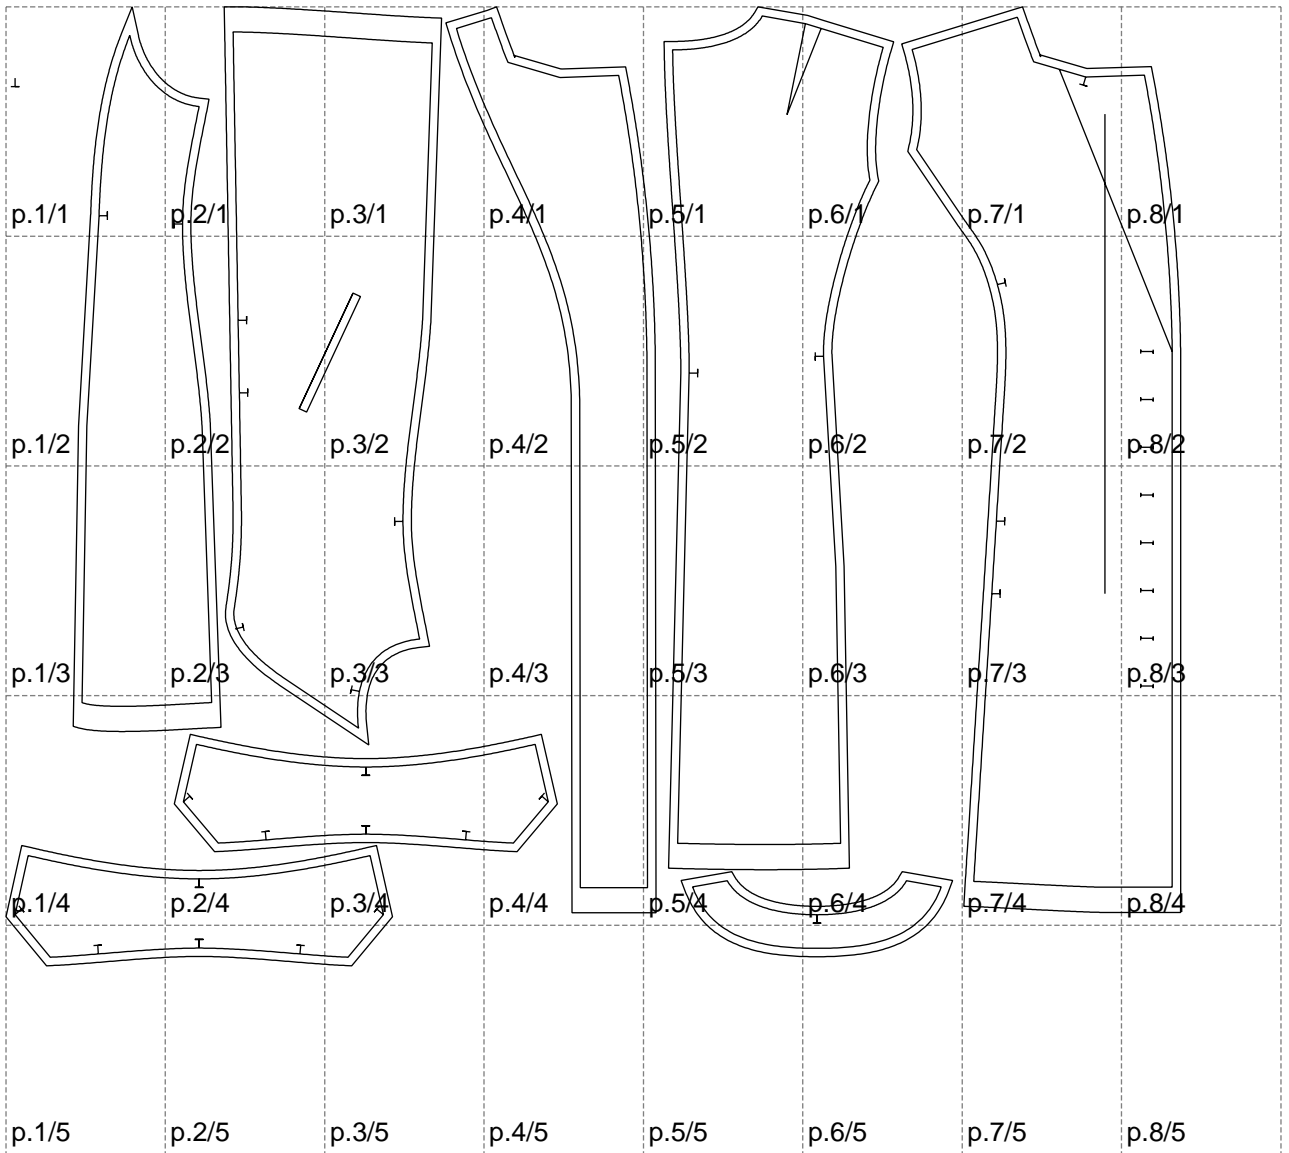

Not for print

Paper size: A4, size:1399.00 x1141.97 mm

# Example

size:1956.66 x2105.75 mm

Maneken =1 ver.0

rz\_1=170

rz\_16=120

rz\_17=104

rz\_18=103.6

rz\_19=128

rz\_20=125.1

---

. . . . .  
. . . . .  
. . . . .