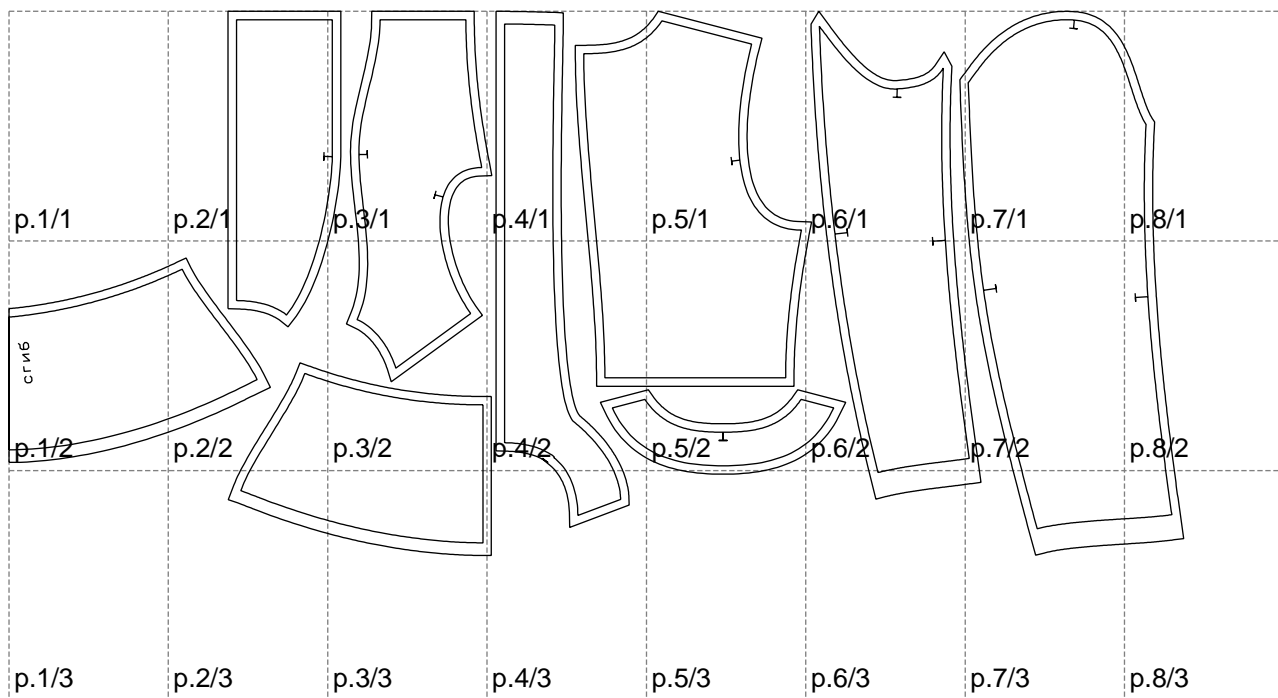

Not for print

Paper size: A4, size:1399.00 x647.88 mm

# Example

size:1499.00 x1193.98 mm

Maneken =1 ver.0

rz\_1=170

rz\_16=92

rz\_17=78.8

rz\_18=71.8

rz\_19=100

rz\_20=98.1

---

. . . . .  
. . . . .  
. . . . .