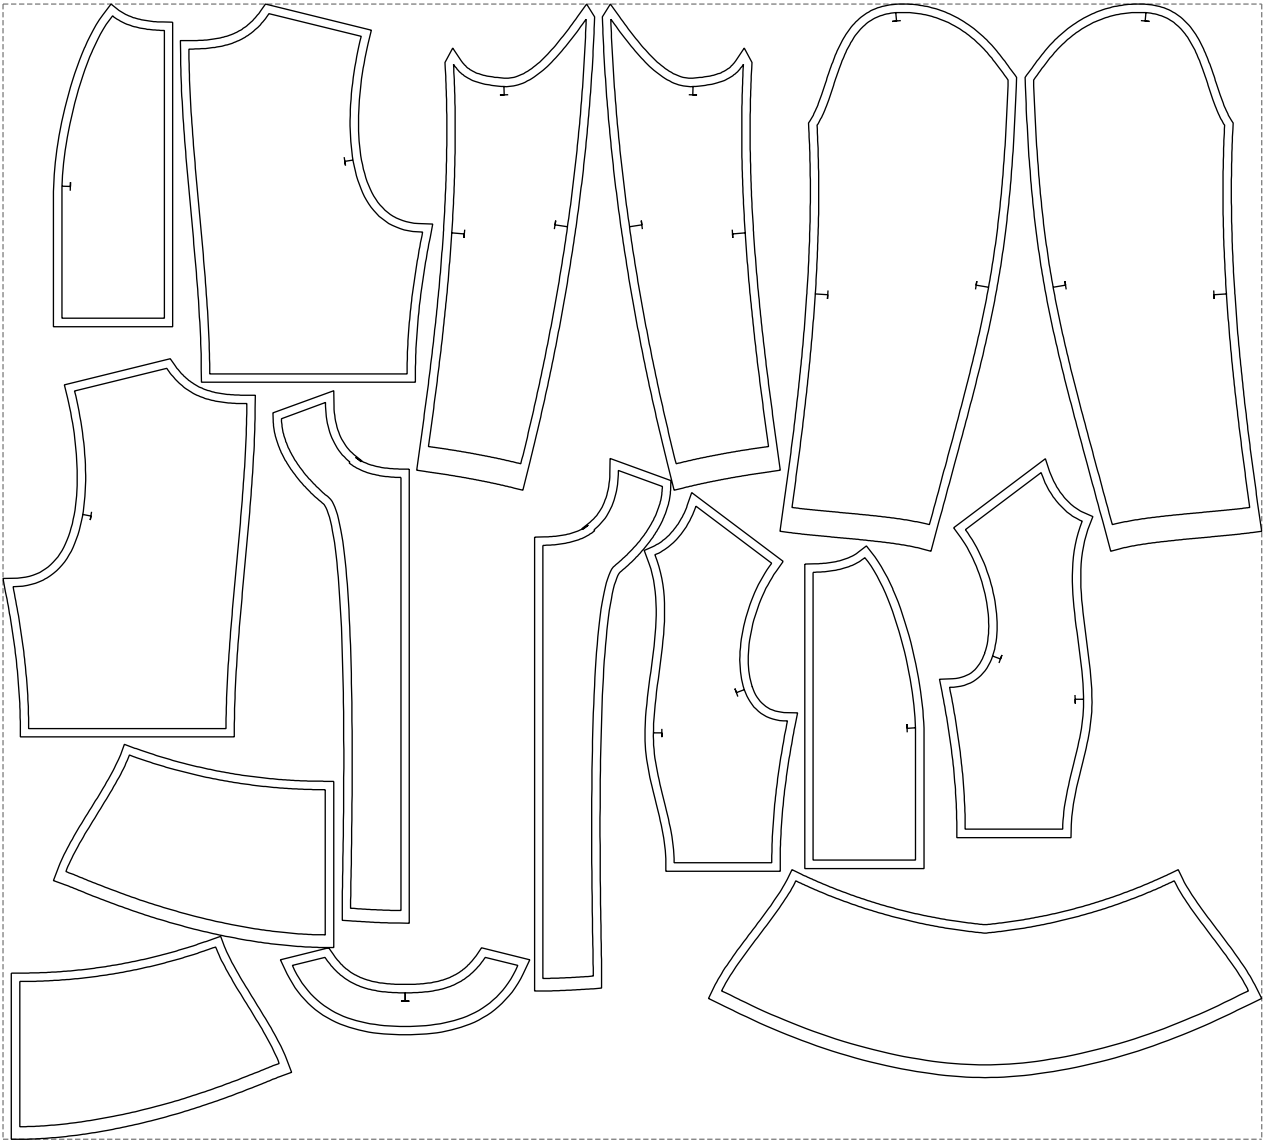

# Example

size:1499.00 x1352.25 mm

Maneken =1 ver.0

rz\_1=170

rz\_16=100

rz\_17=85.4

rz\_18=80.2

rz\_19=108