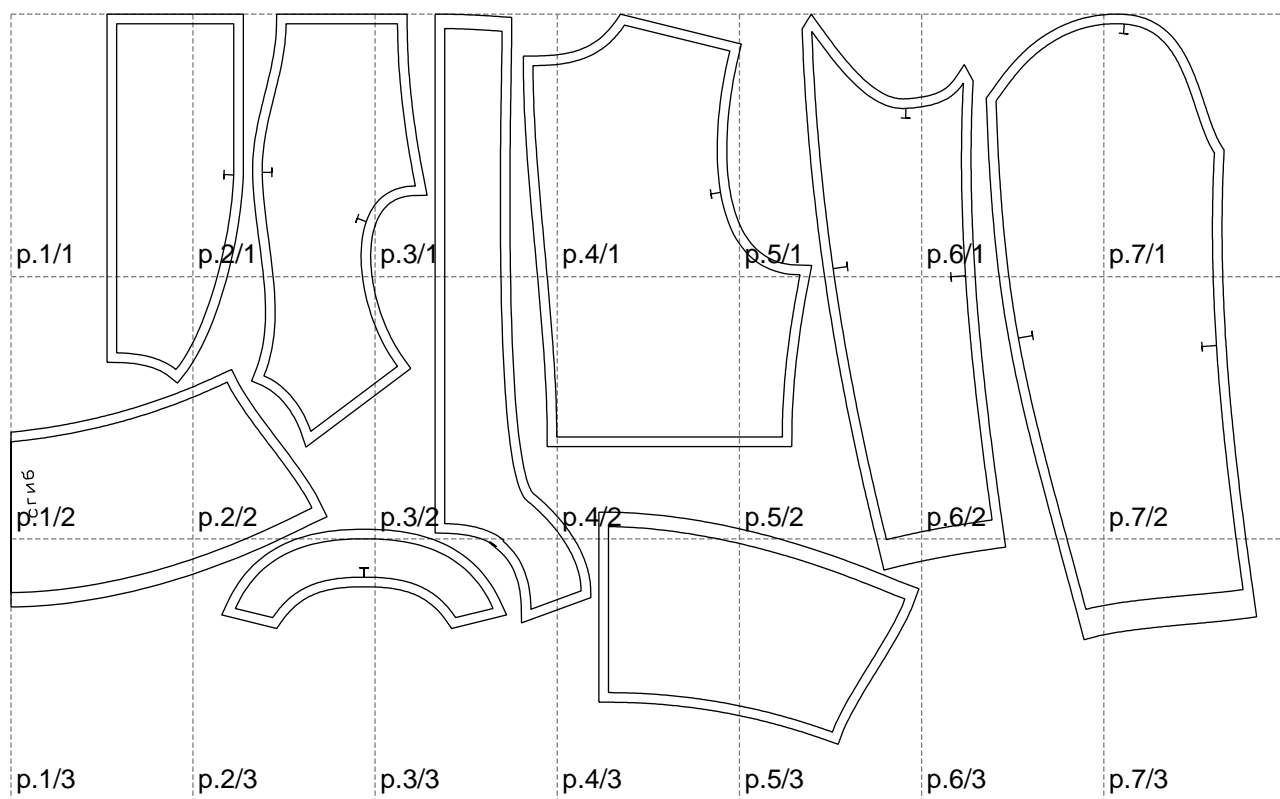

Not for print

Paper size: A4, size:1298.09 x760.88 mm

# Example

size:1499.00 x1352.25 mm

Maneken =1 ver.0

rz\_1=170

rz\_16=100

rz\_17=85.4

rz\_18=80.2

rz\_19=108

rz\_20=105.4

---

. . . . .  
. . . . .  
. . . . .