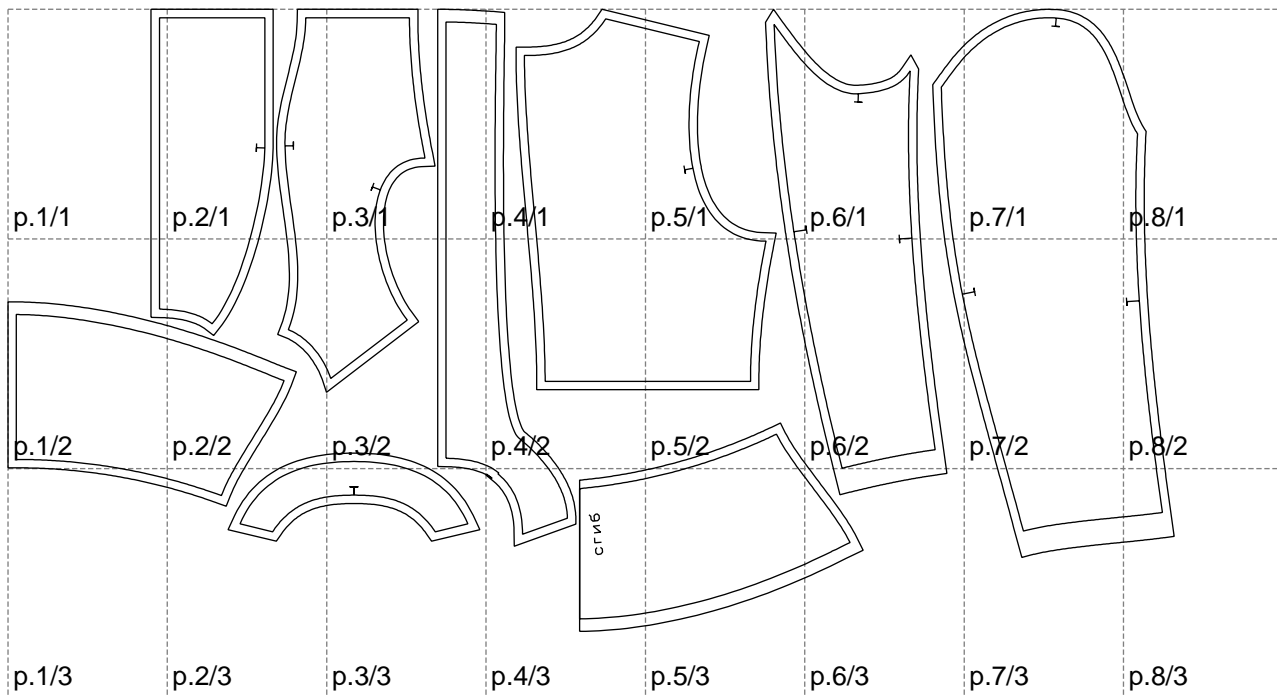

Not for print

Paper size: A4, size:1388.95 x740.61 mm

# Example

size:1499.00 x1378.01 mm

Maneken =1 ver.0

rz\_1=170

rz\_16=104

rz\_17=88.9

rz\_18=84.4

rz\_19=112

rz\_20=109.3

---

. . . . .  
. . . . .  
. . . . .