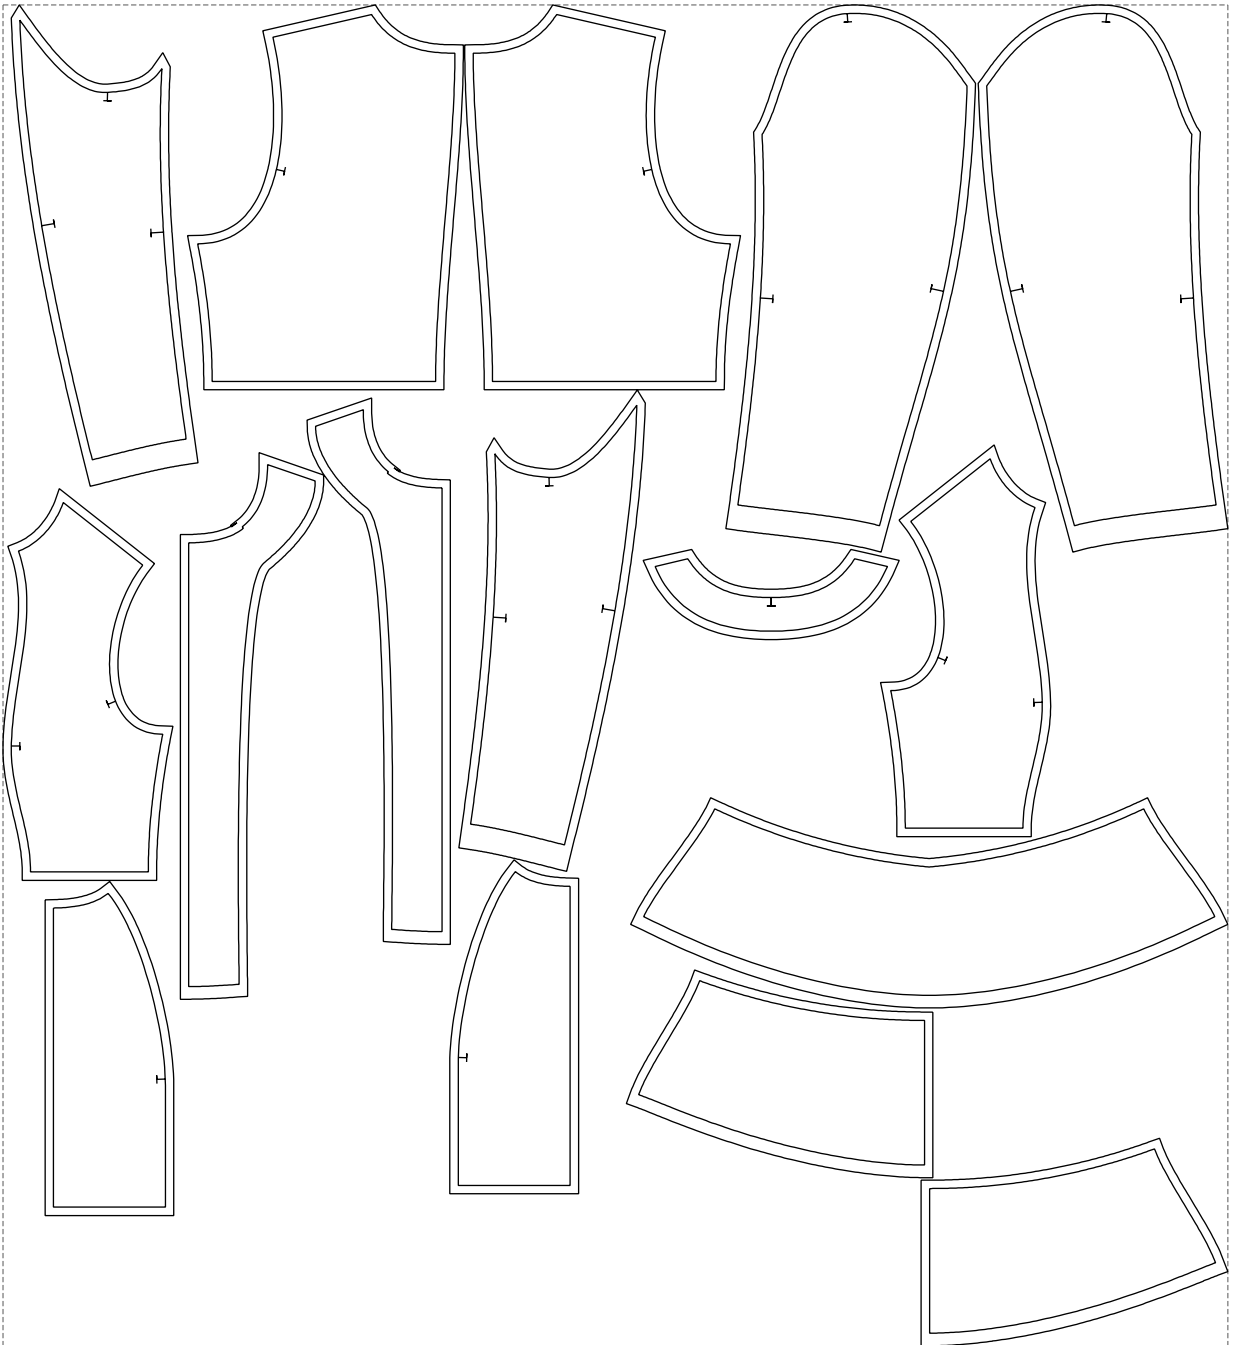

# Example

size:1458.80 x1597.15 mm

Maneken =1 ver.0

rz\_1=170

rz\_16=112

rz\_17=96.2

rz\_18=94

rz\_19=120