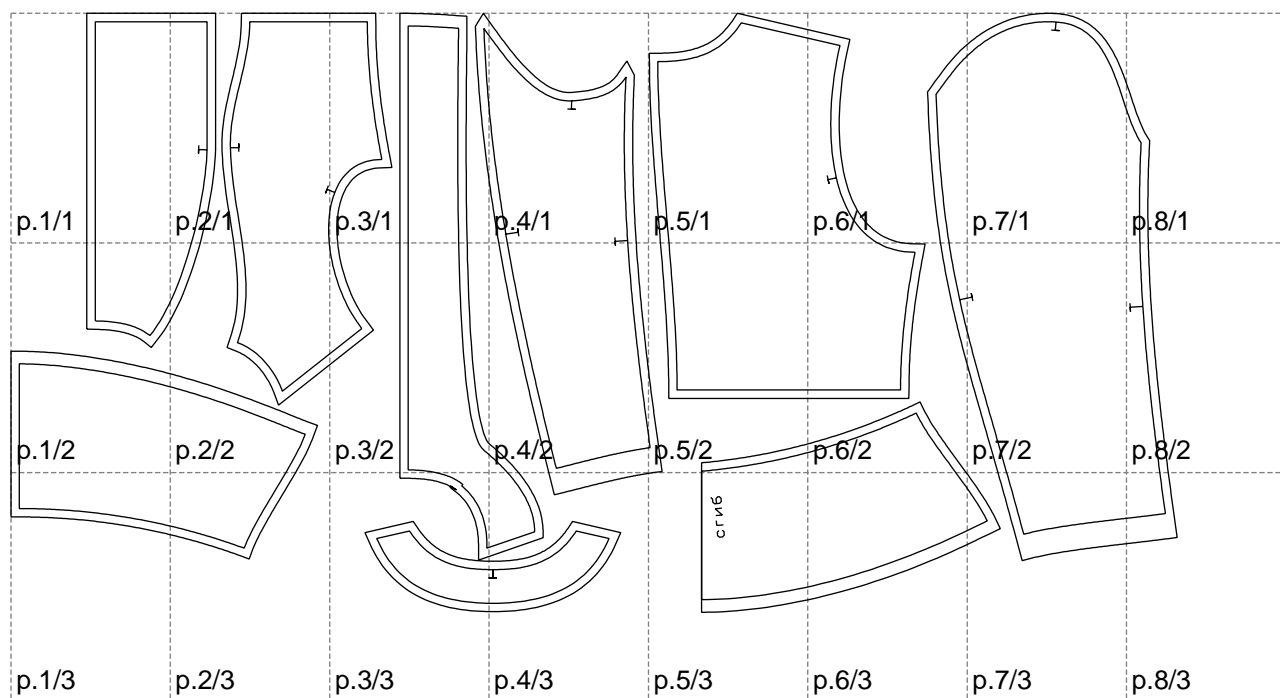

Not for print

Paper size: A4, size:1388.96 x713.17 mm

# Example

size:1458.80 x1597.15 mm

Maneken =1 ver.0

rz\_1=170

rz\_16=112

rz\_17=96.2

rz\_18=94

rz\_19=120

rz\_20=117

---

. . . . .  
. . . . .  
. . . . .