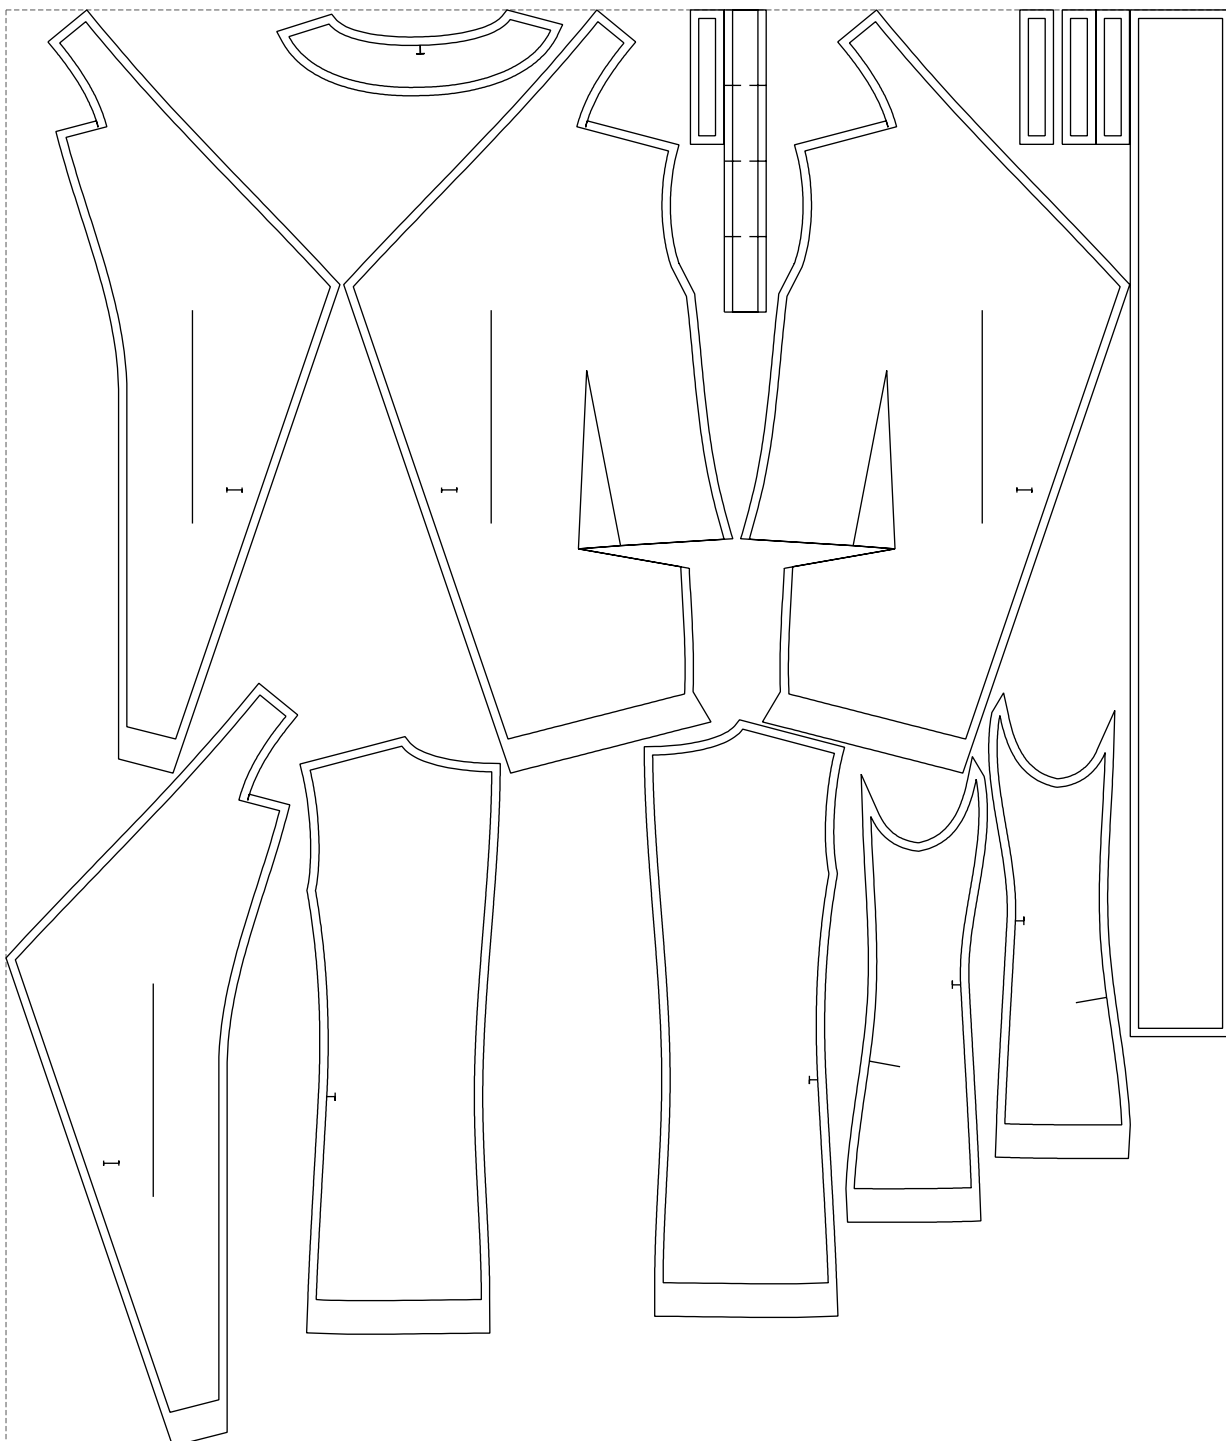

# Example

size:1458.95 x1710.94 mm

Maneken =1 ver.0

rz\_1=170

rz\_16=100

rz\_17=85.4

rz\_18=80.2

rz\_19=108