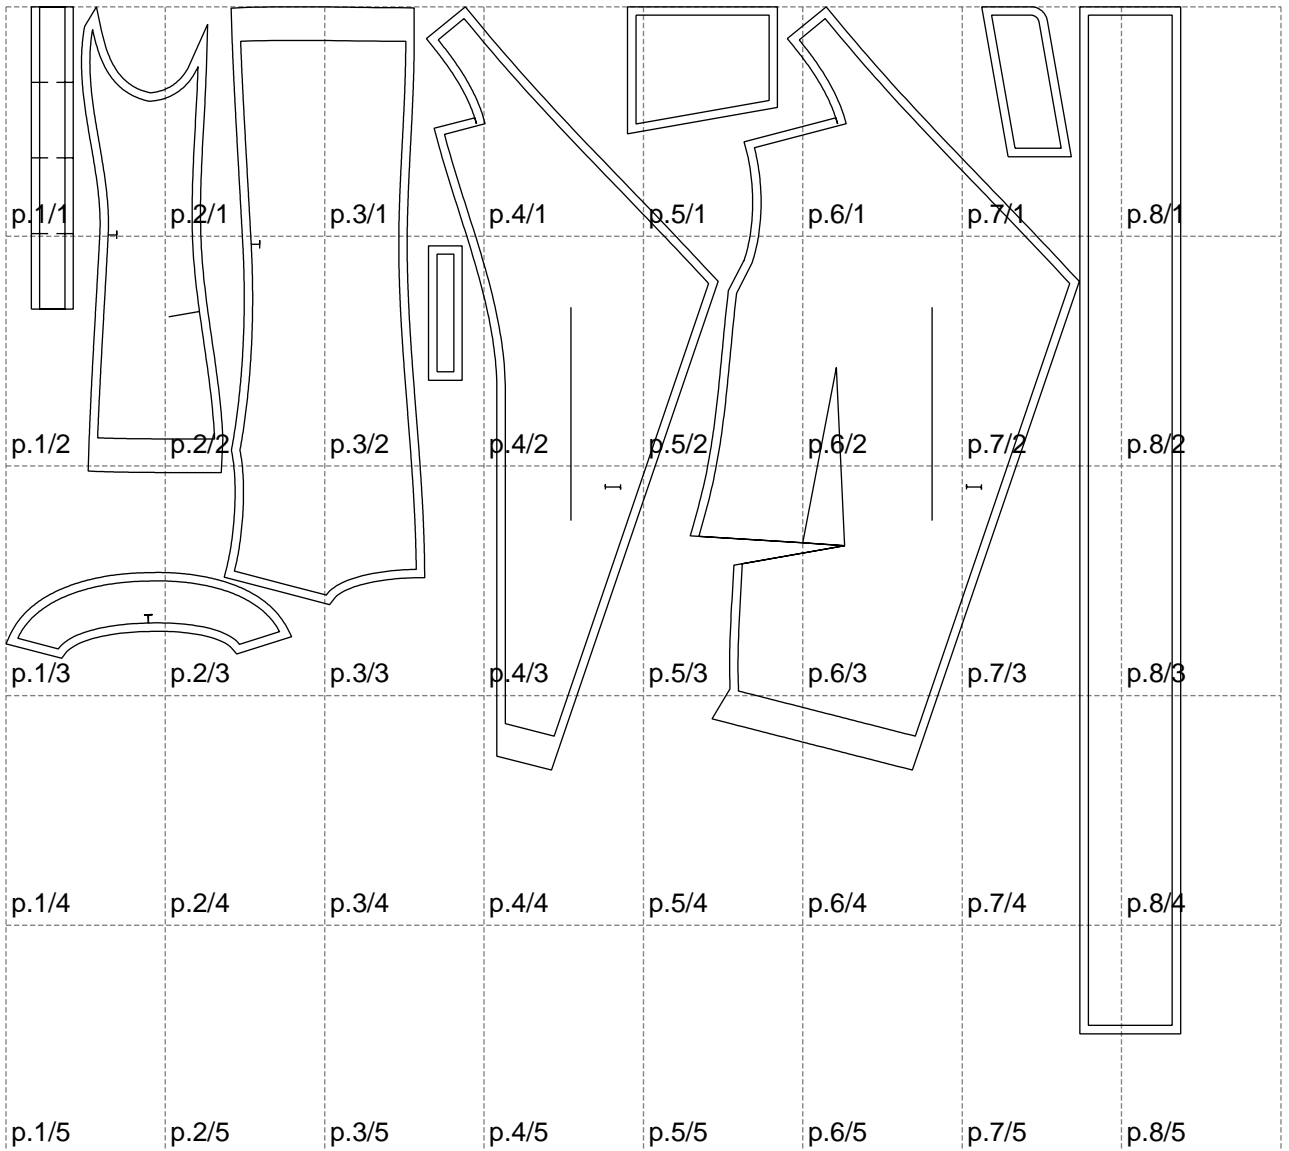

Not for print

Paper size: A4, size:1399.00 x1223.00 mm

# Example

size:1458.95 x1710.94 mm

Maneken =1 ver.0

rz\_1=170

rz\_16=100

rz\_17=85.4

rz\_18=80.2

rz\_19=108

rz\_20=105.4

---

. . . . .  
. . . . .  
. . . . .