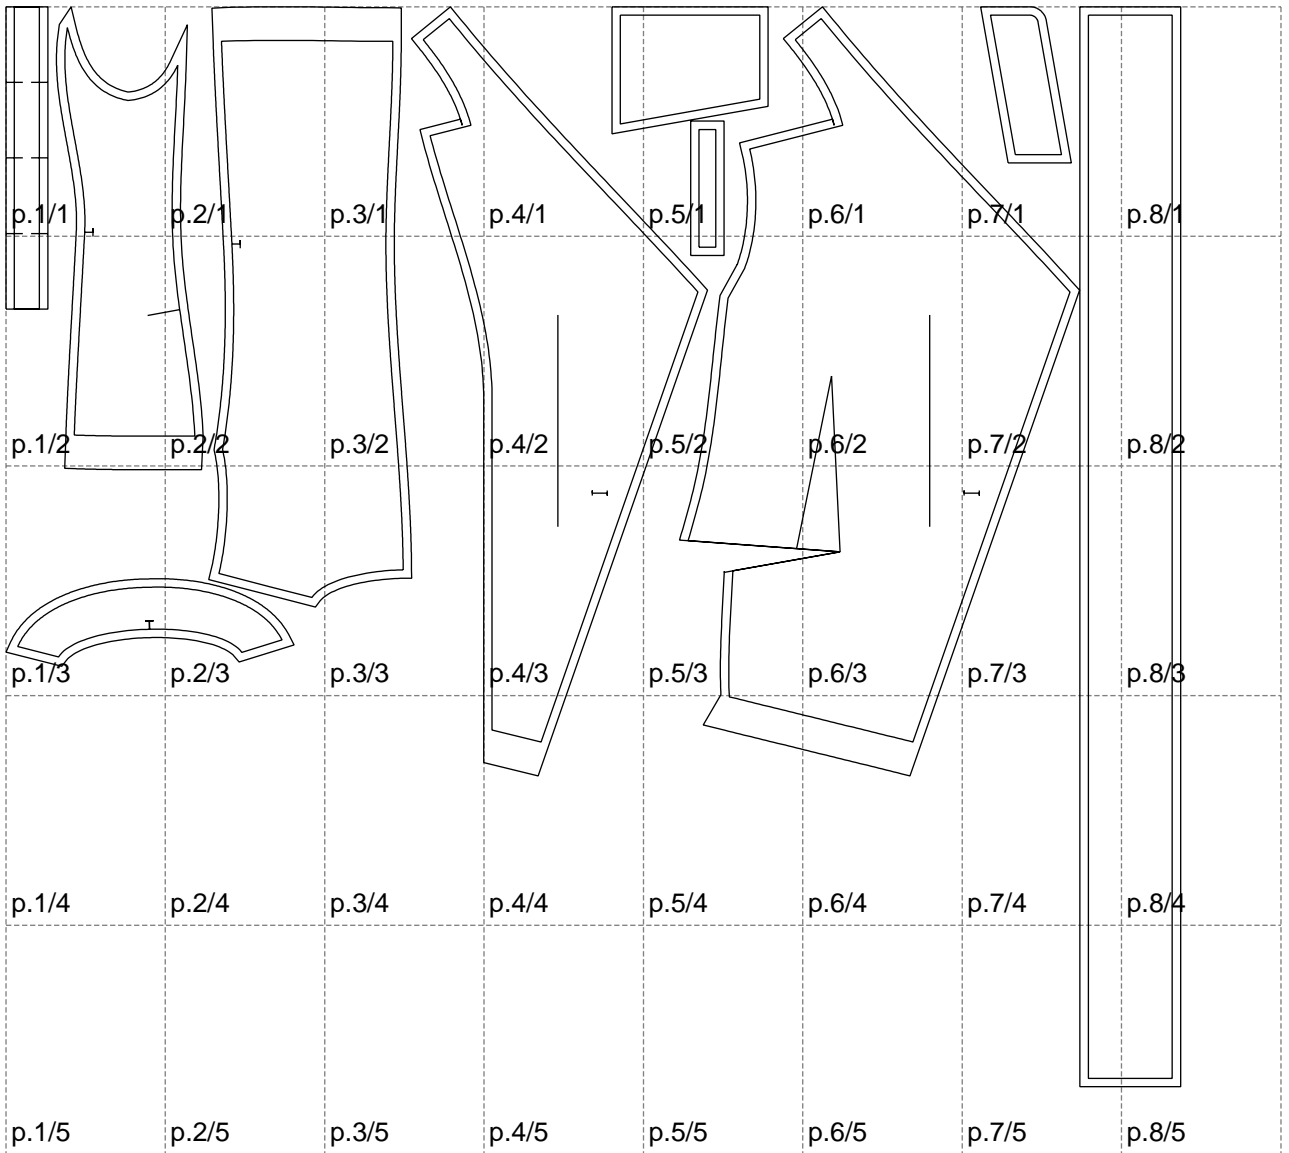

Not for print

Paper size: A4, size:1399.00 x1286.00 mm

# Example

size:1488.95 x1721.04 mm

Maneken =1 ver.0

rz\_1=170

rz\_16=104

rz\_17=88.9

rz\_18=84.4

rz\_19=112

rz\_20=109.3

---

. . . . .  
. . . . .  
. . . . .