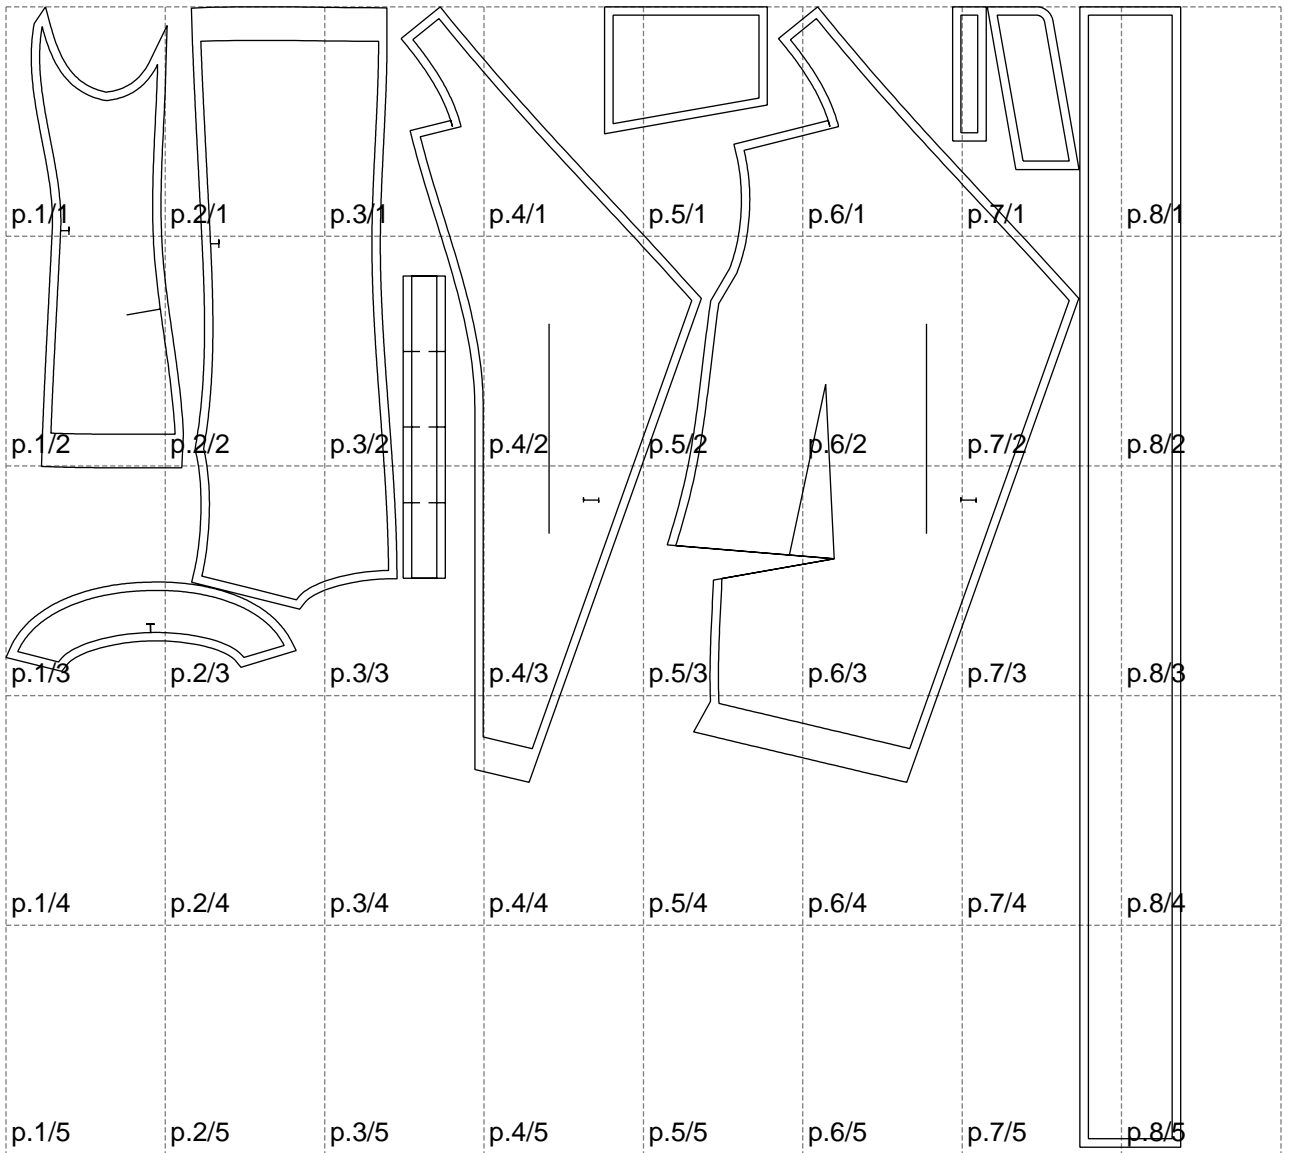

Not for print

Paper size: A4, size:1399.00 x1358.00 mm

# Example

size:1468.97 x1752.82 mm

Maneken =1 ver.0

rz\_1=170

rz\_16=108

rz\_17=92.5

rz\_18=89.2

rz\_19=116

rz\_20=113

---

. . . . .  
. . . . .  
. . . . .