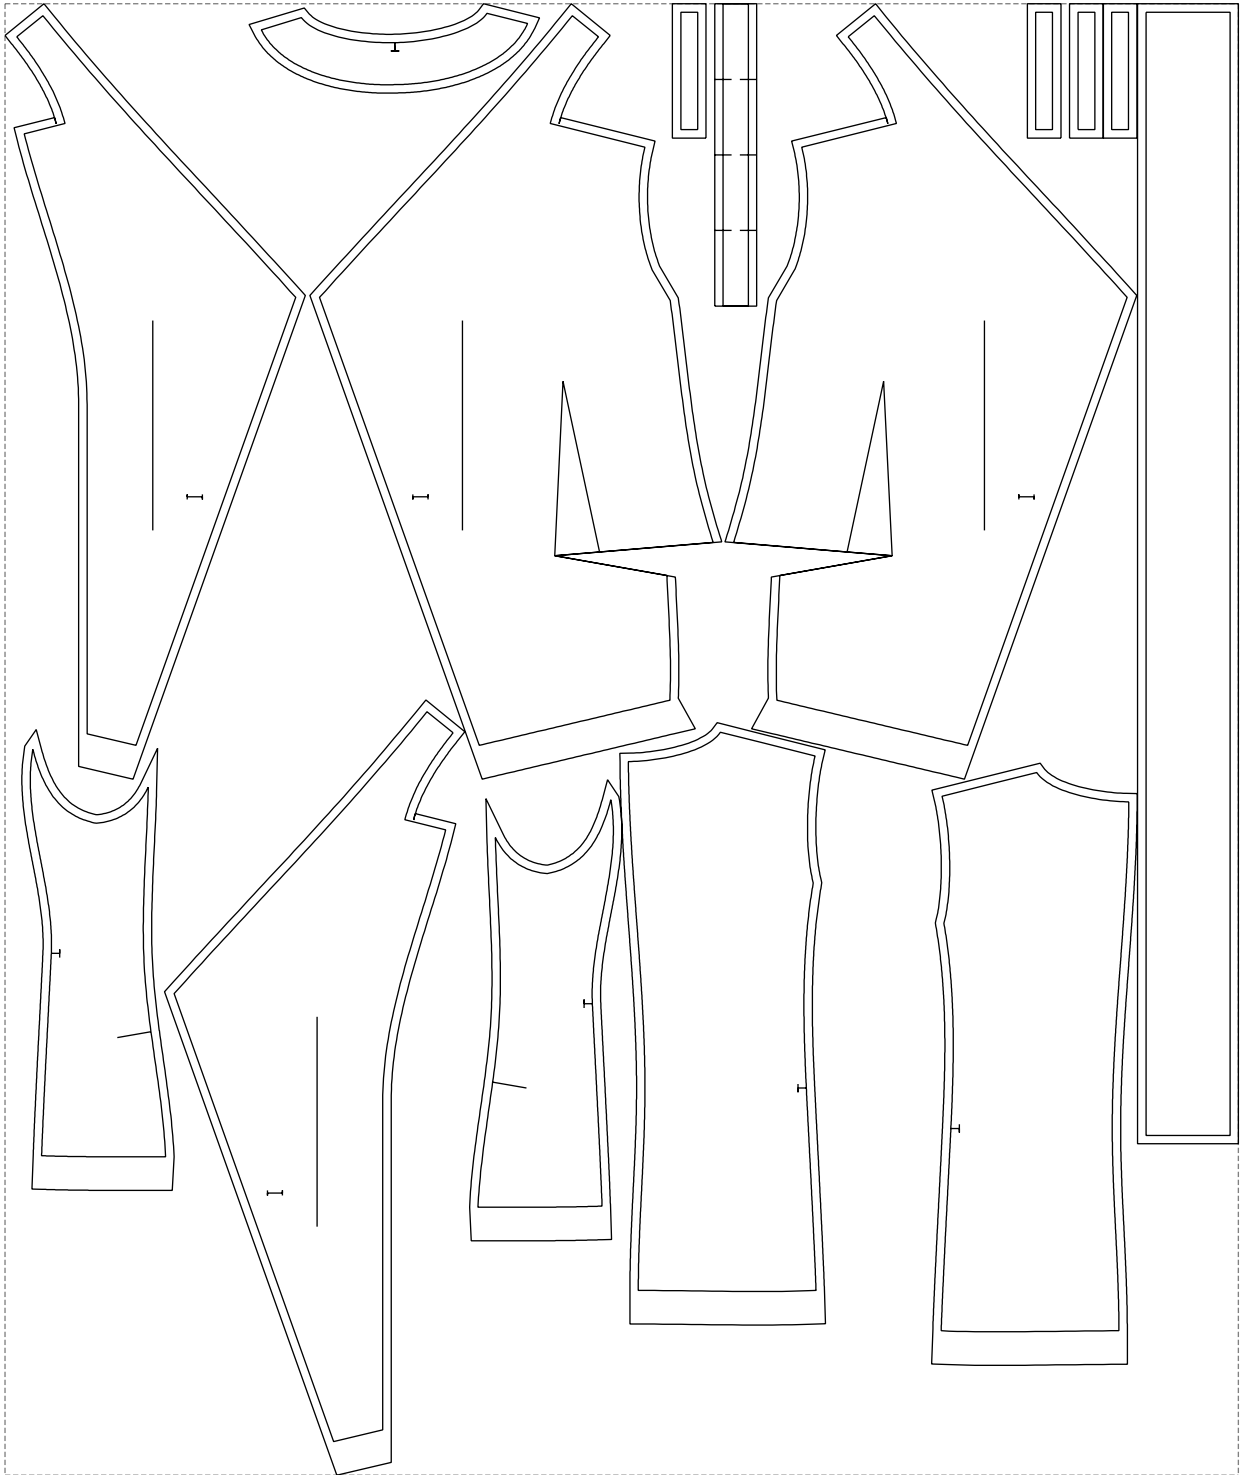

# Example

size:1468.97 x1752.82 mm

Maneken =1 ver.0

rz\_1=170

rz\_16=108

rz\_17=92.5

rz\_18=89.2

rz\_19=116