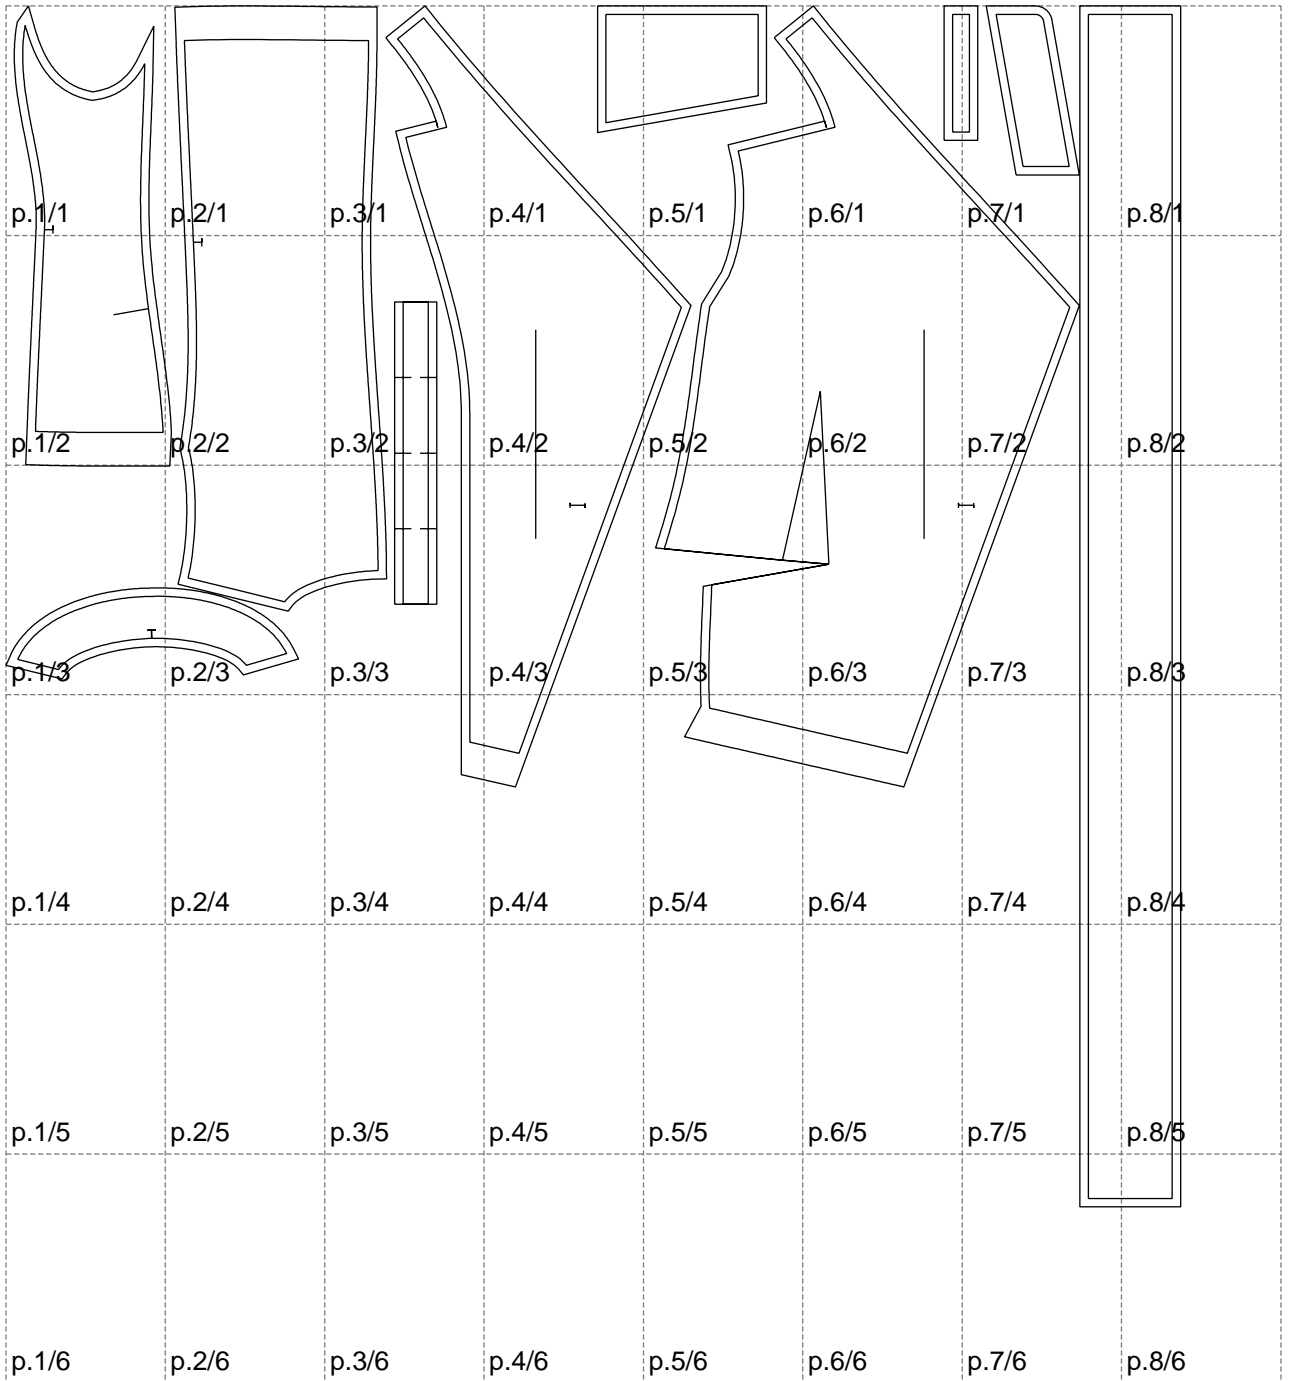

Not for print

Paper size: A4, size:1399.00 x1430.00 mm

# Example

size:1499.00 x1783.19 mm

Maneken =1 ver.0

rz\_1=170

rz\_16=112

rz\_17=96.2

rz\_18=94

rz\_19=120

rz\_20=117

---

. . . . .  
. . . . .  
. . . . .