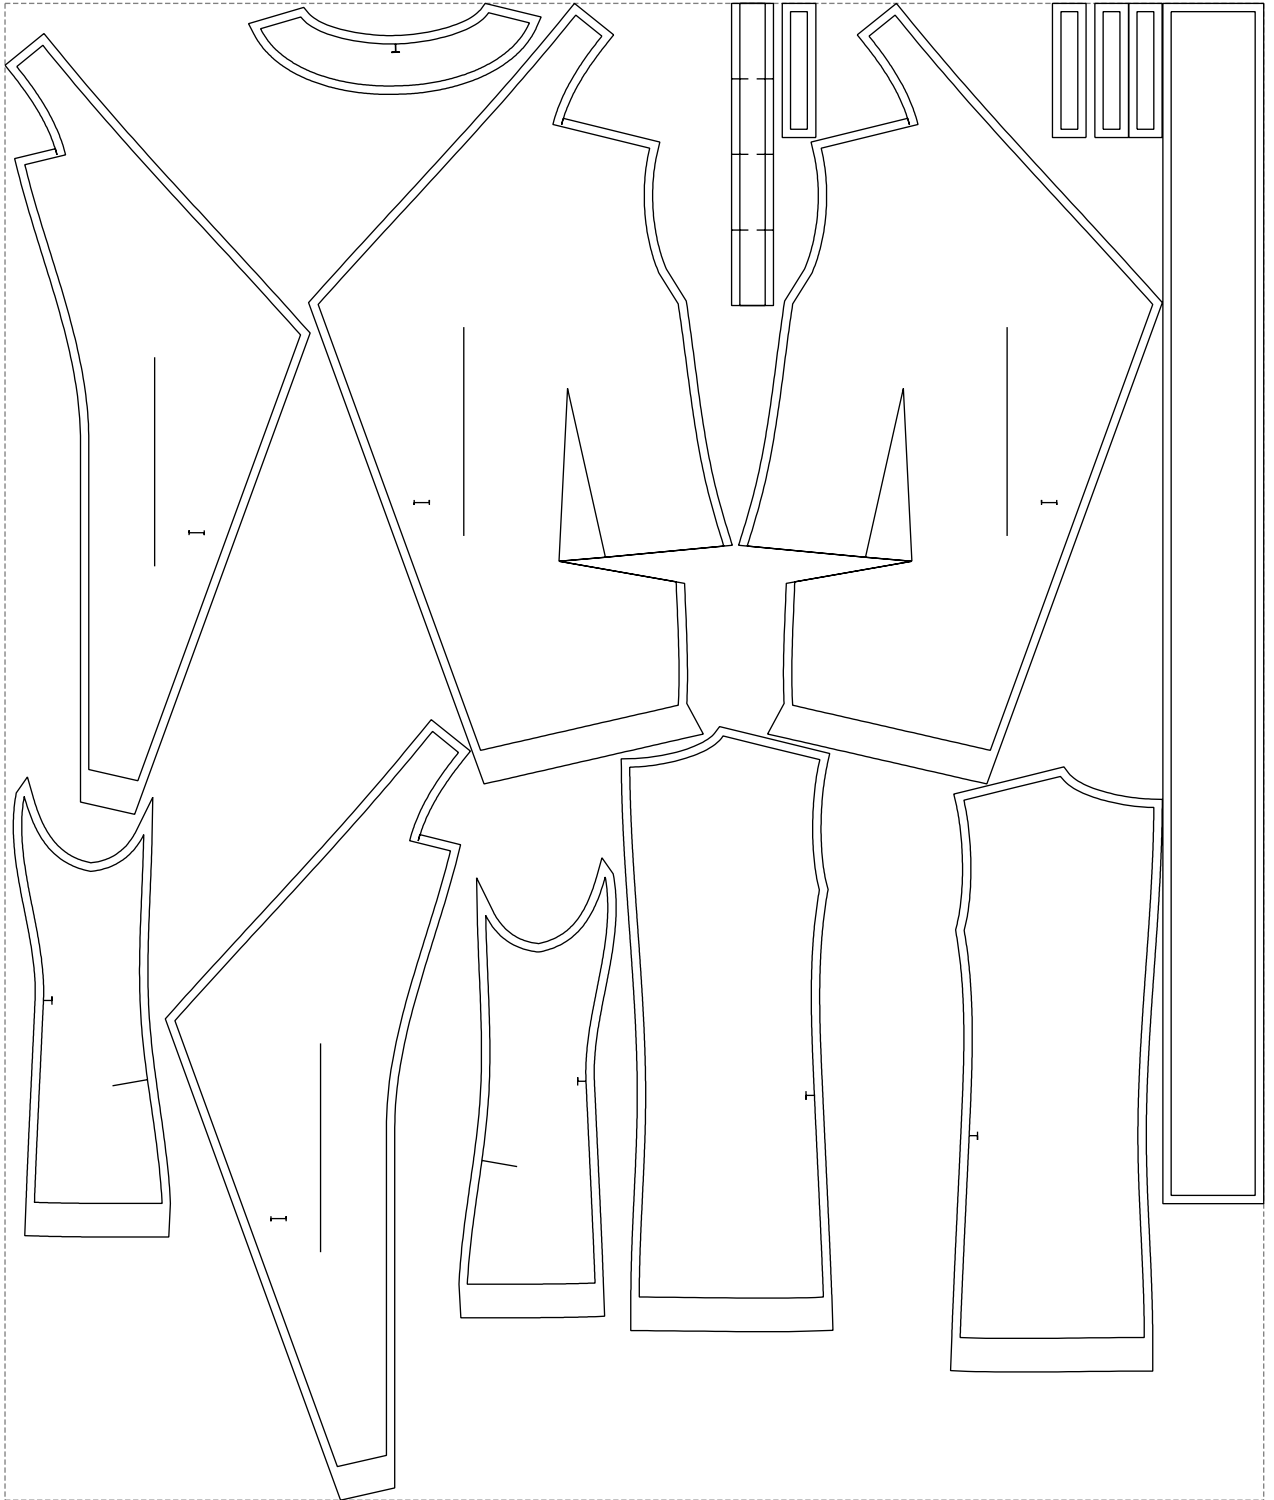

# Example

size:1499.00 x1783.19 mm

Maneken =1 ver.0

rz\_1=170

rz\_16=112

rz\_17=96.2

rz\_18=94

rz\_19=120