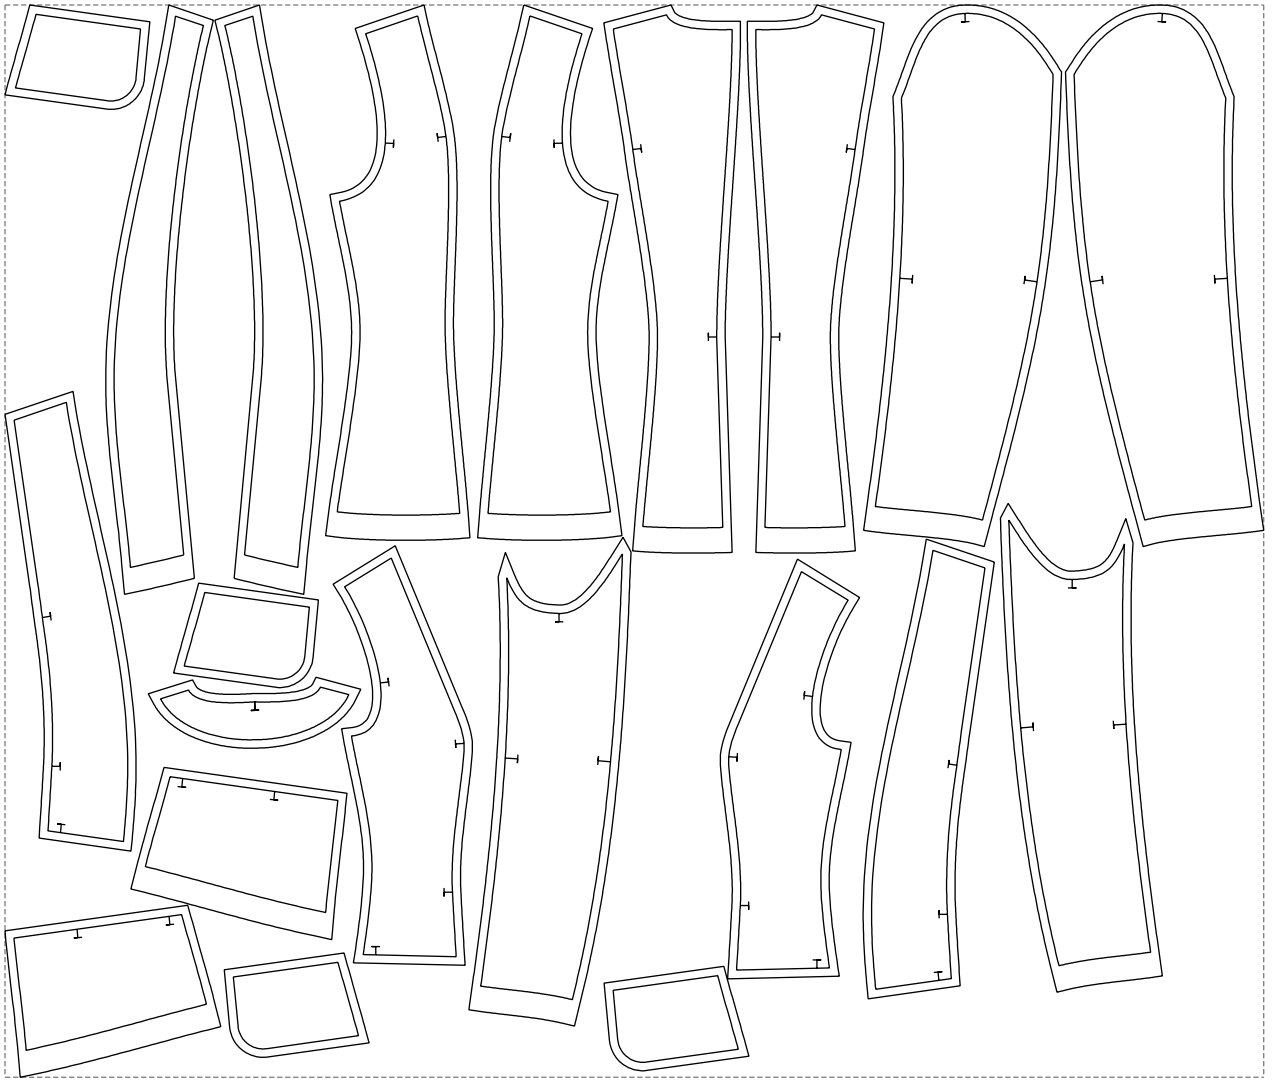

# Example

size:1499.00 x1277.30 mm

Maneken =1 ver.0

rz\_1=170

rz\_16=88

rz\_17=75.6

rz\_18=67.6

rz\_19=96