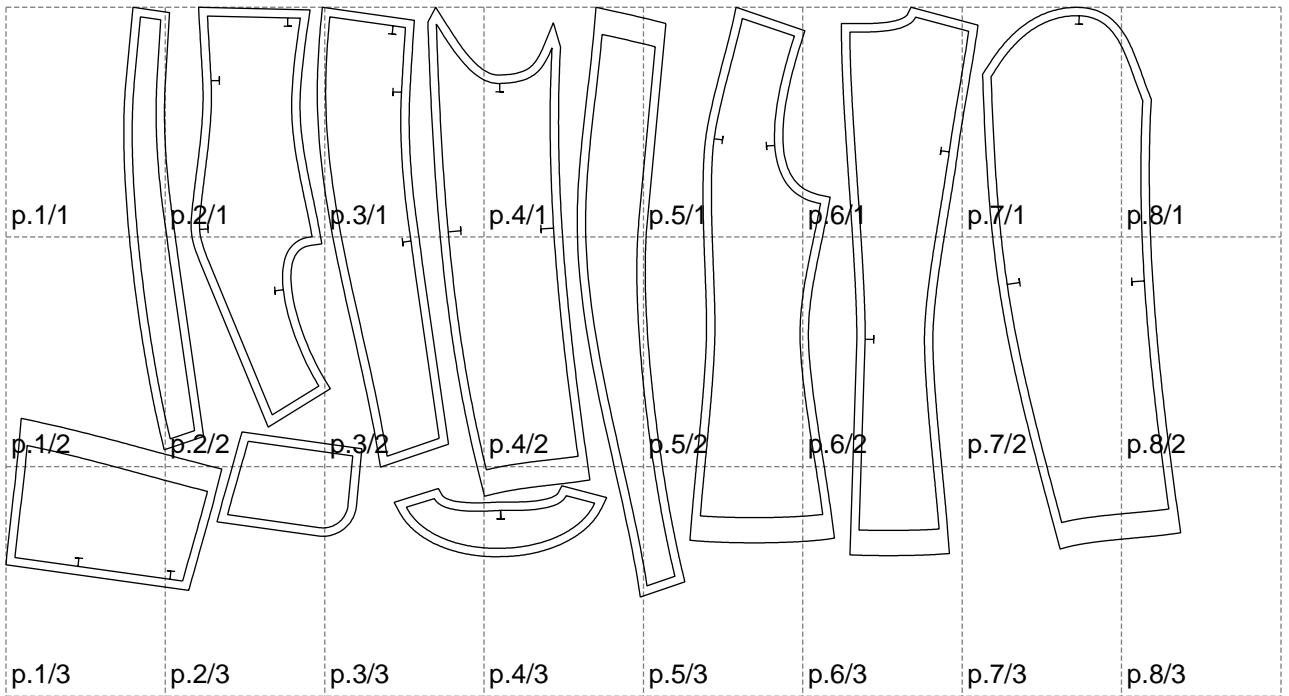

Not for print

Paper size: A4, size:1399.00 x702.06 mm

# Example

size:1499.00 x1277.30 mm

Maneken =1 ver.0

rz\_1=170

rz\_16=88

rz\_17=75.6

rz\_18=67.6

rz\_19=96

rz\_20=94.6

---

. . . . .  
. . . . .  
. . . . .