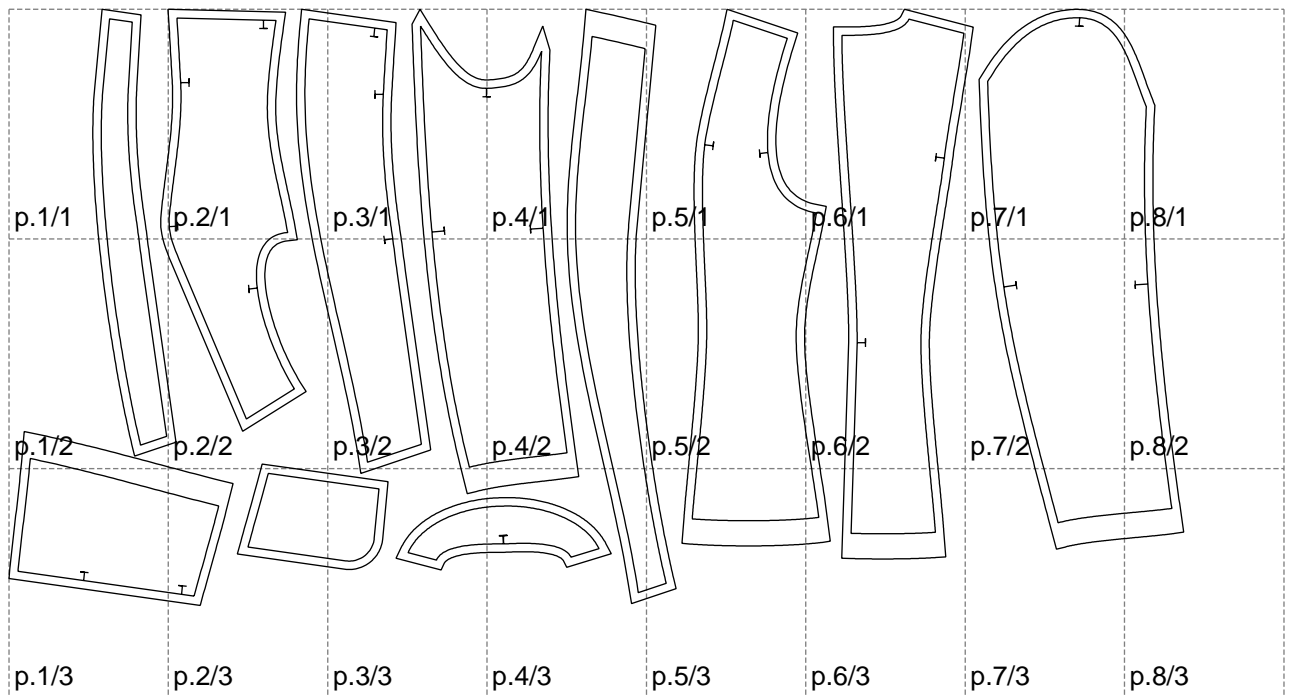

Not for print

Paper size: A4, size:1399.00 x709.74 mm

# Example

size:1499.00 x1356.63 mm

Maneken =1 ver.0

rz\_1=170

rz\_16=92

rz\_17=78.8

rz\_18=71.8

rz\_19=100

rz\_20=98.1

---

. . . . .  
. . . . .  
. . . . .