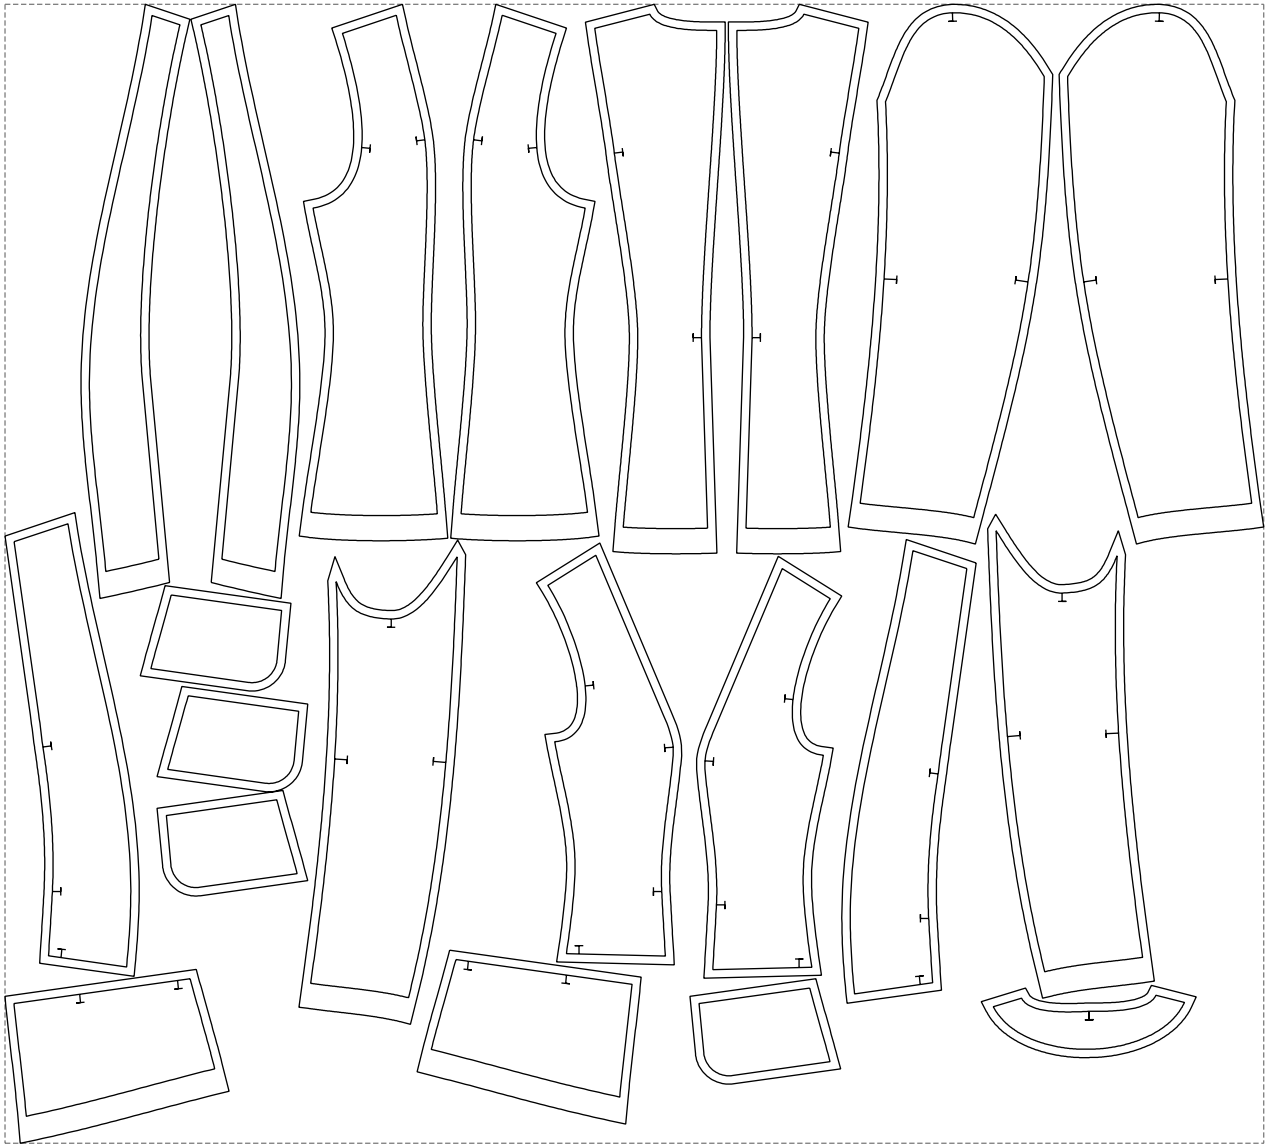

# Example

size:1499.00 x1356.63 mm

Maneken =1 ver.0

rz\_1=170

rz\_16=92

rz\_17=78.8

rz\_18=71.8

rz\_19=100