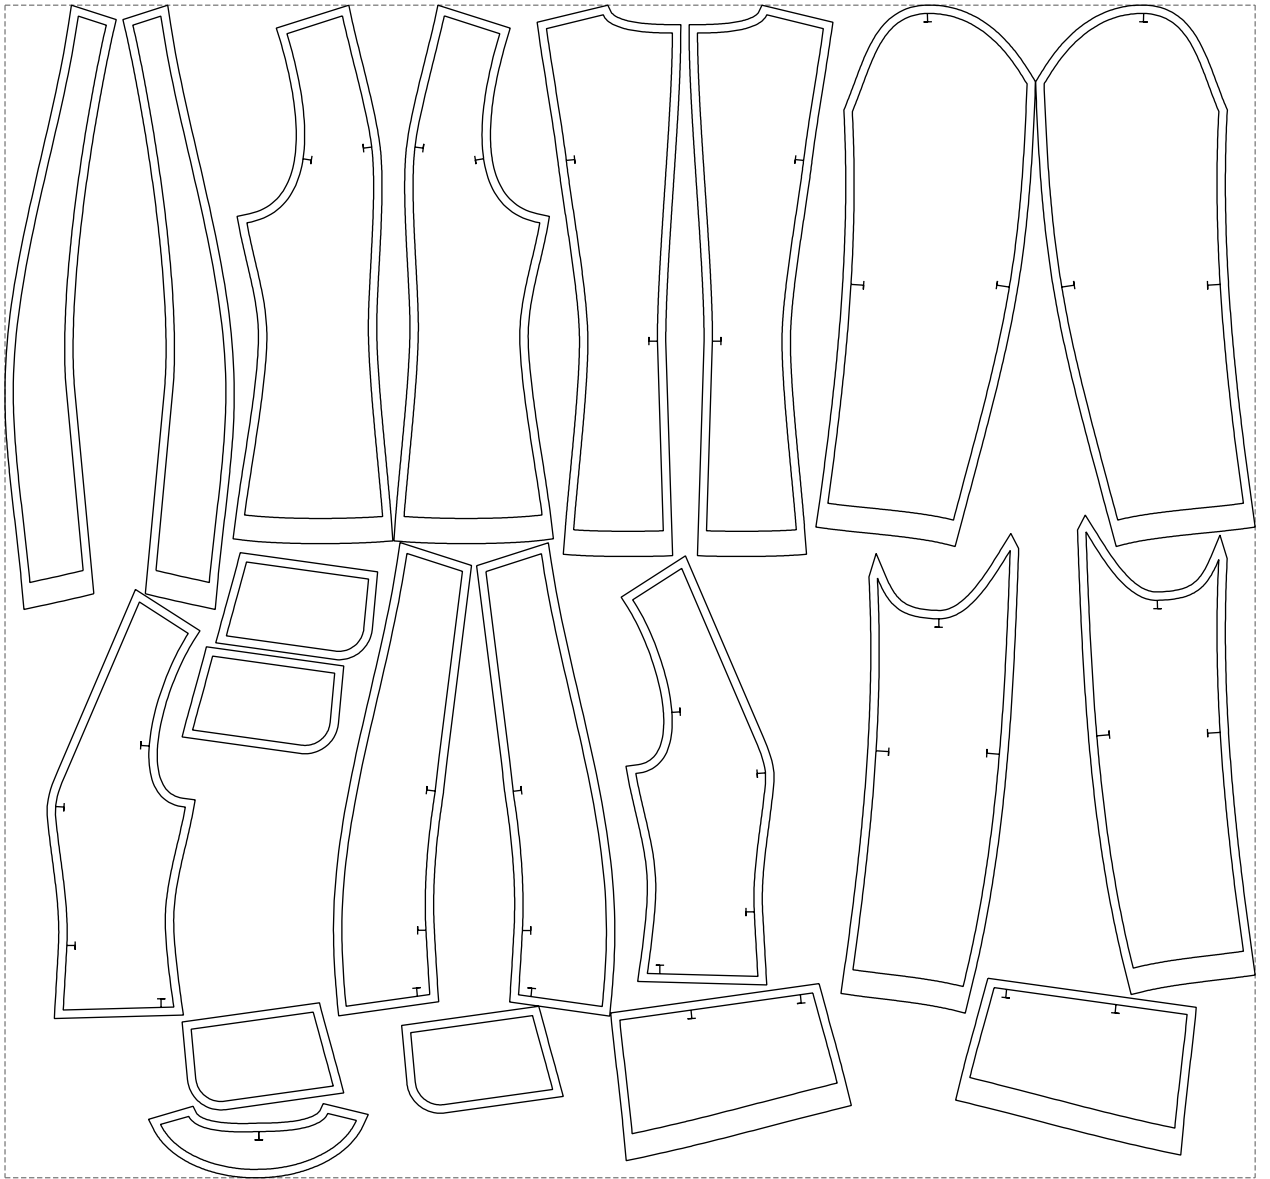

# Example

size:1488.95 x1396.92 mm

Maneken =1 ver.0

rz\_1=170

rz\_16=100

rz\_17=85.4

rz\_18=80.2

rz\_19=108