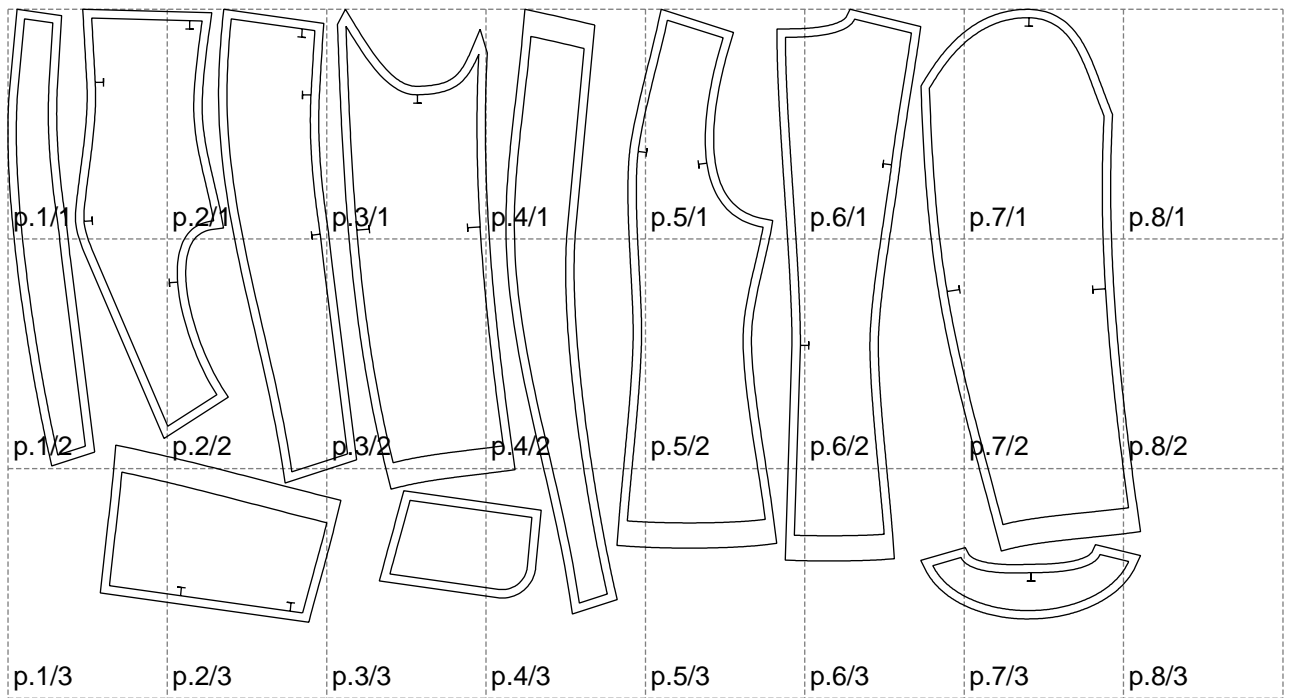

Not for print

Paper size: A4, size:1348.78 x729.74 mm

# Example

size:1488.95 x1396.92 mm

Maneken =1 ver.0

rz\_1=170

rz\_16=100

rz\_17=85.4

rz\_18=80.2

rz\_19=108

rz\_20=105.4

---

. . . . .  
. . . . .  
. . . . .