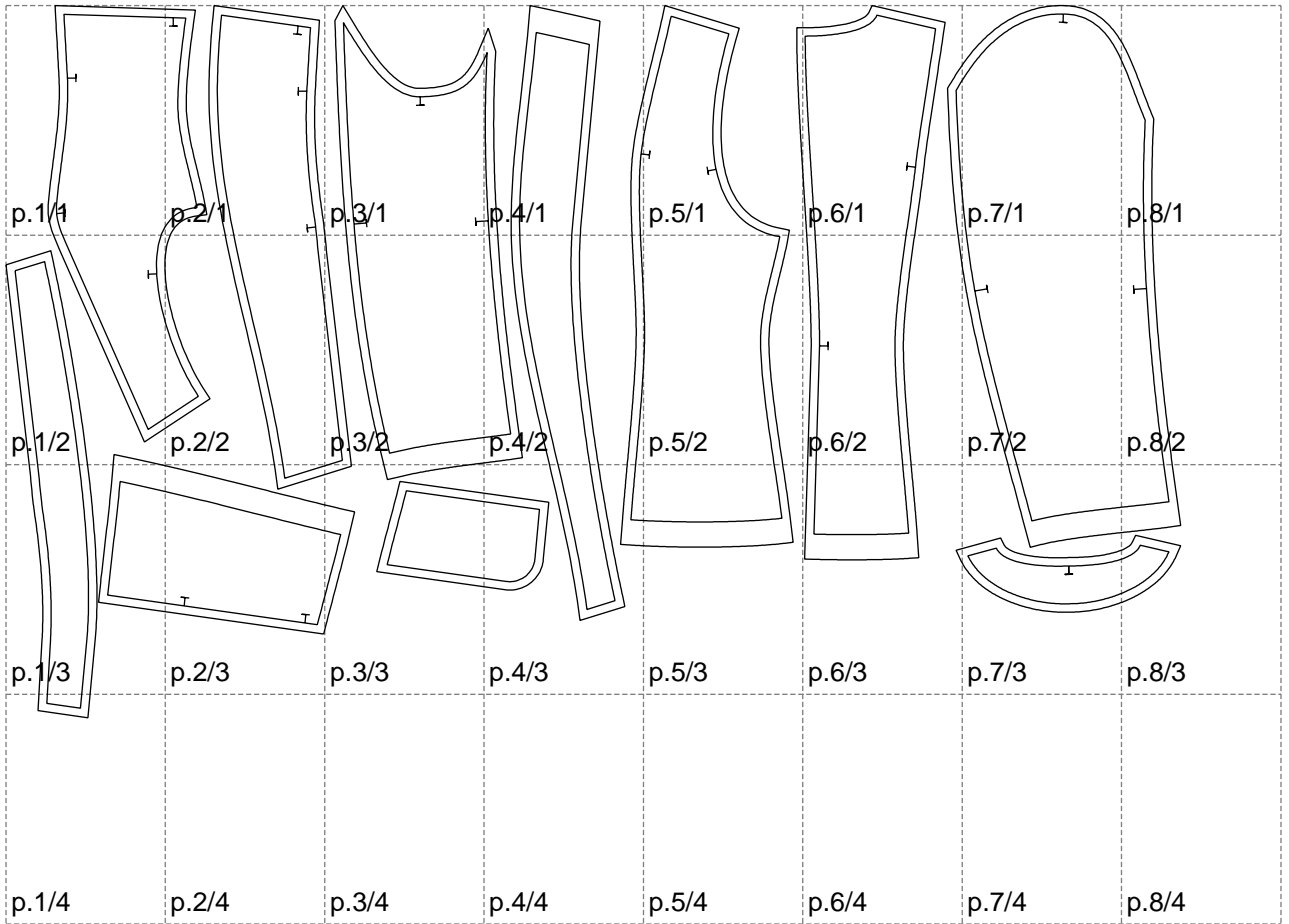

Not for print

Paper size: A4, size:1399.00 x847.97 mm

# Example

size:1499.00 x1475.73 mm

Maneken =1 ver.0

rz\_1=170

rz\_16=108

rz\_17=92.5

rz\_18=89.2

rz\_19=116

rz\_20=113

---

. . . . .  
. . . . .  
. . . . .