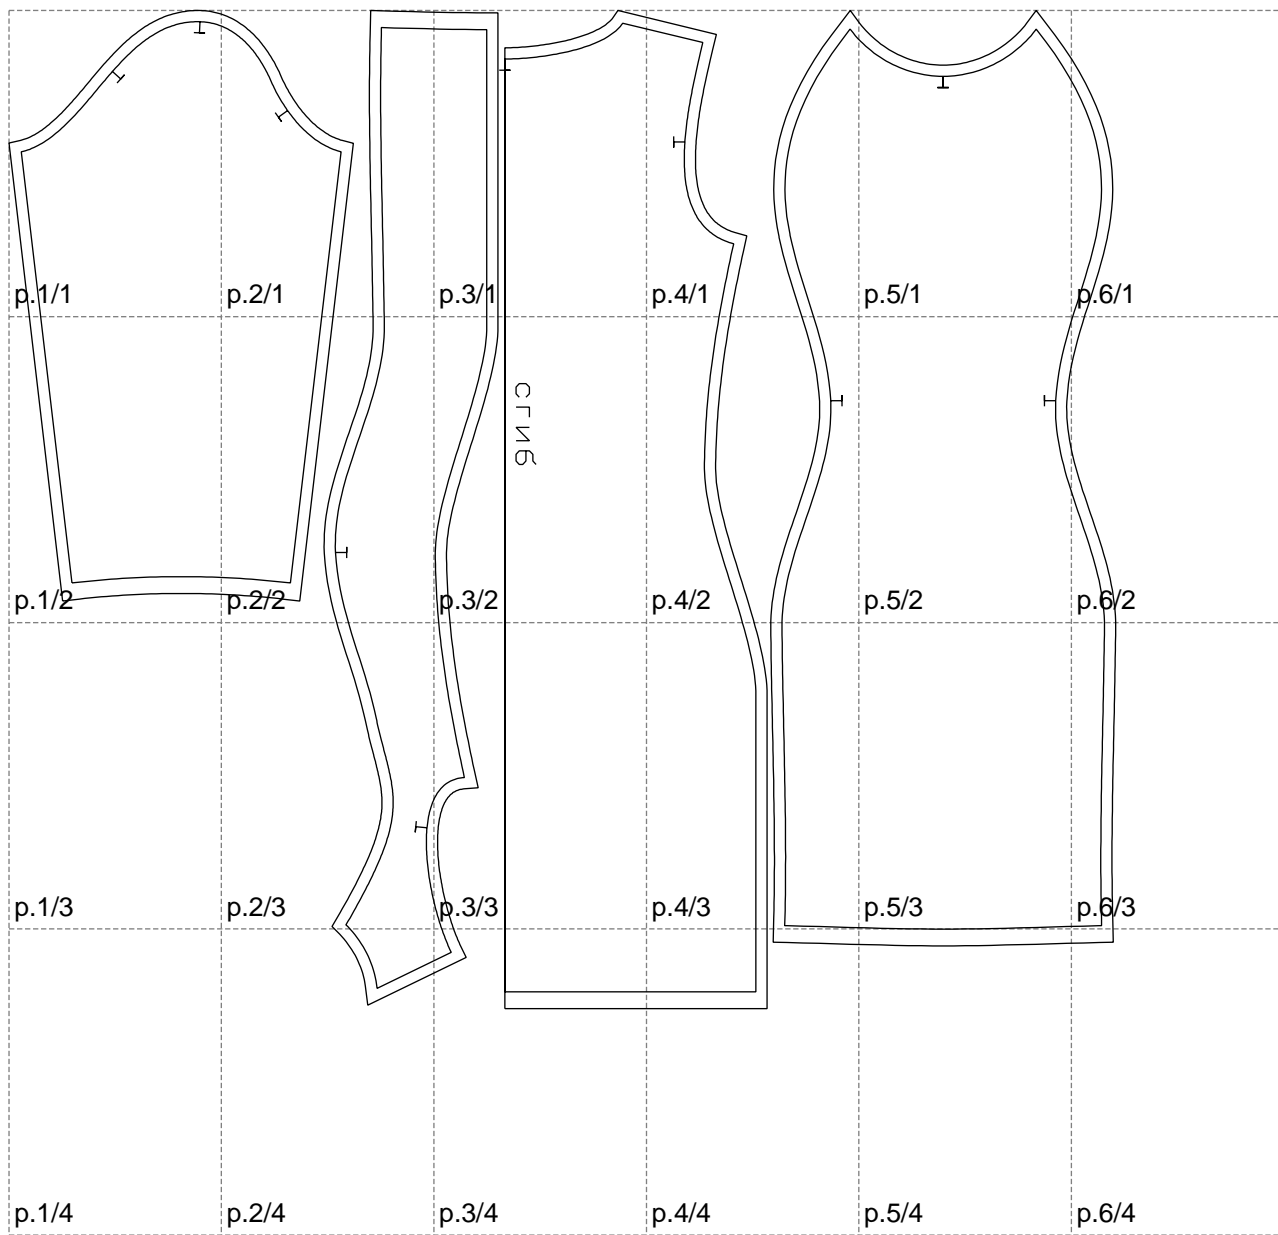

Not for print

Paper size: A4, size:988.52 x891.31 mm

# Example

size:1378.87 x1049.28 mm

Maneken =1 ver.0

rz\_1=170

rz\_16=88

rz\_17=75.6

rz\_18=67.6

rz\_19=96

rz\_20=94.6

---

. . . . .  
. . . . .  
. . . . .