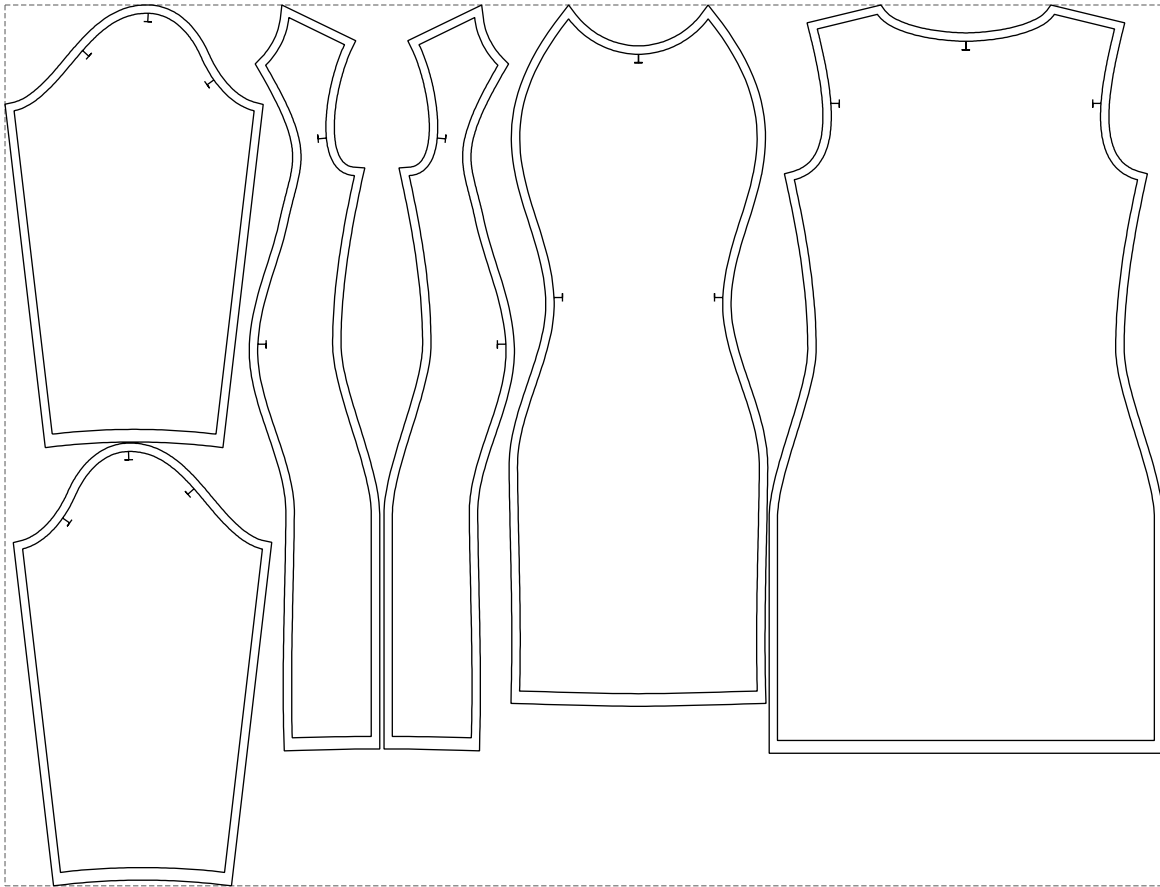

Not for print

Paper size: A4, size:988.52 x891.31 mm

# Example

size:1378.87 x1049.28 mm

Maneken =1 ver.0

rz\_1=170

rz\_16=88

rz\_17=75.6

rz\_18=67.6

rz\_19=96