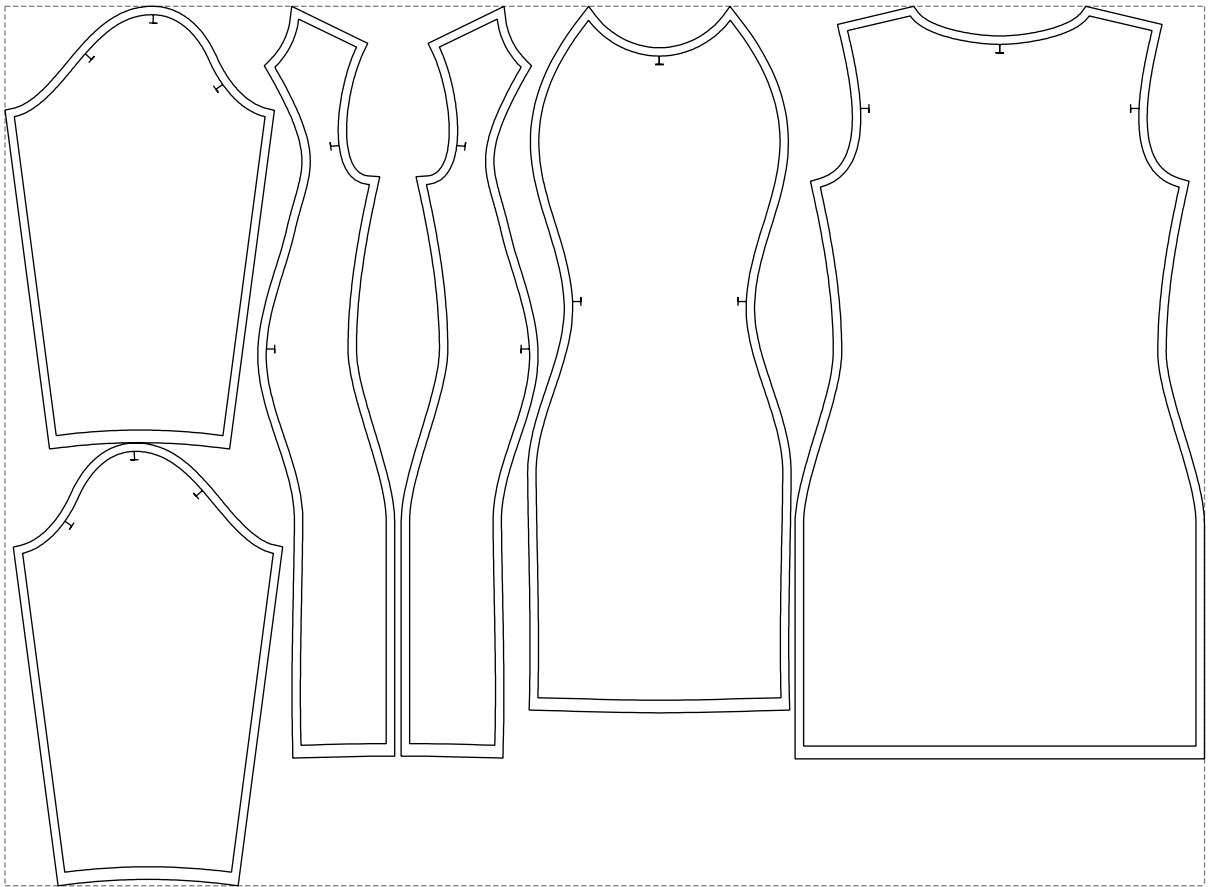

Not for print

Paper size: A4, size:1026.17 x896.29 mm

Example

size:1428.51 x1047.60 mm

Maneken =1 ver.0

rz_1=170

rz_16=92

rz_17=78.8

rz_18=71.8

rz_19=100

rz_20=98.1

.
.
.