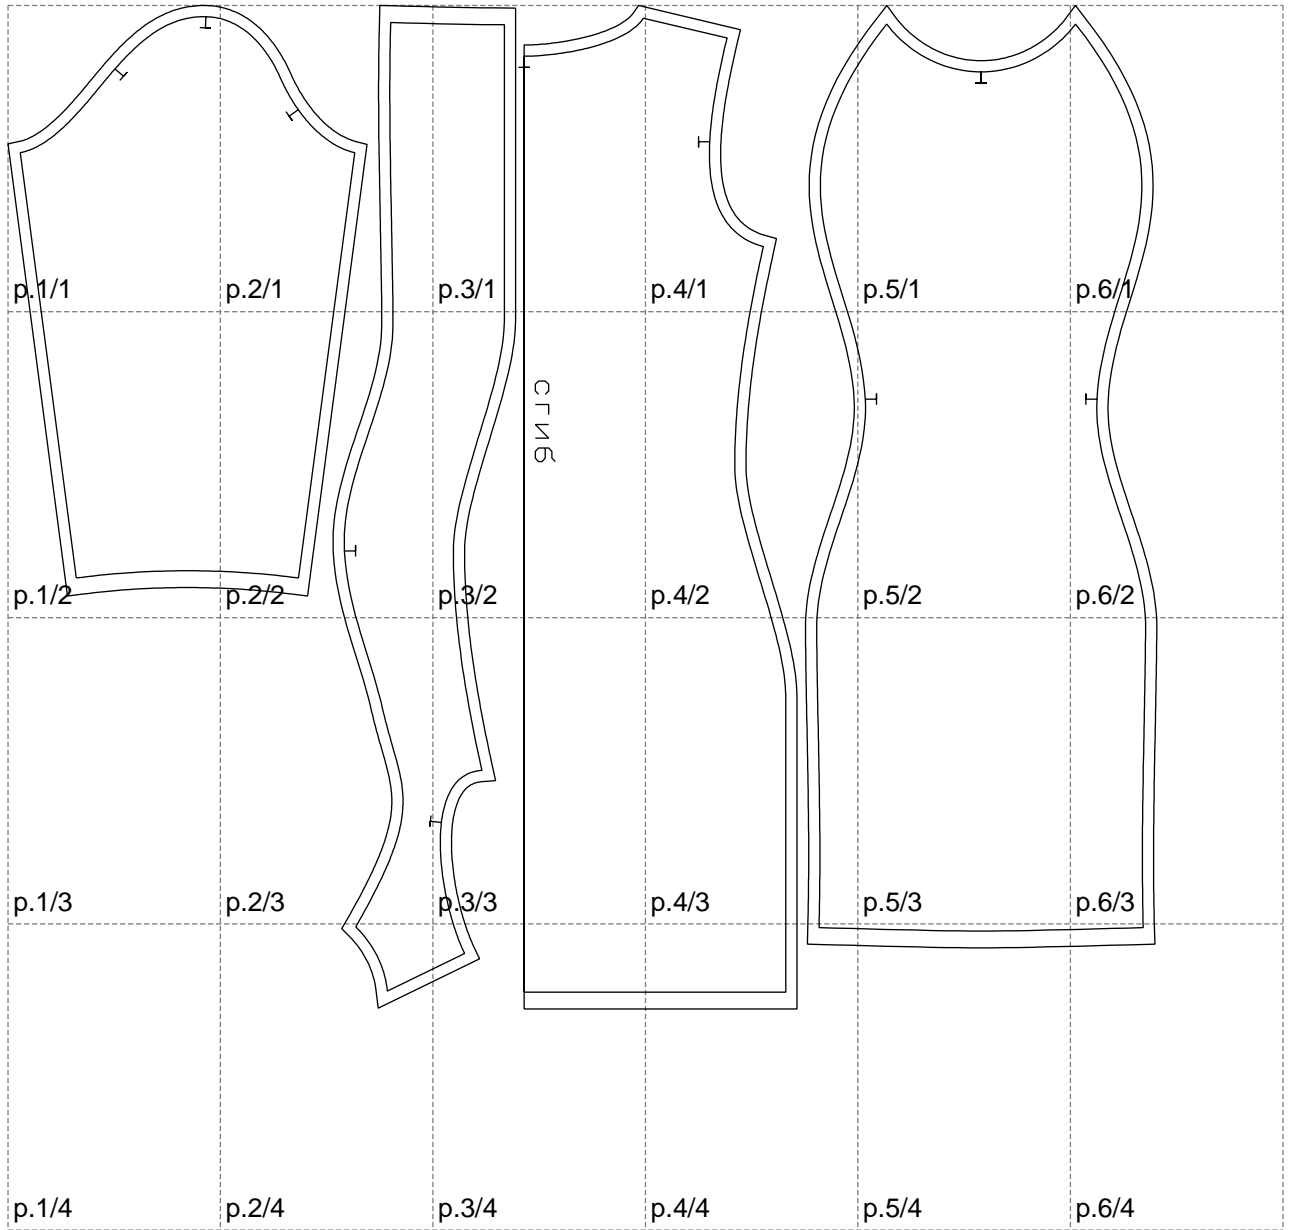

Not for print

Paper size: A4, size:1026.17 x896.29 mm

Example

size:1428.51 x1047.60 mm

Maneken =1 ver.0

rz_1=170

rz_16=92

rz_17=78.8

rz_18=71.8

rz_19=100

rz_20=98.1

.
.
.