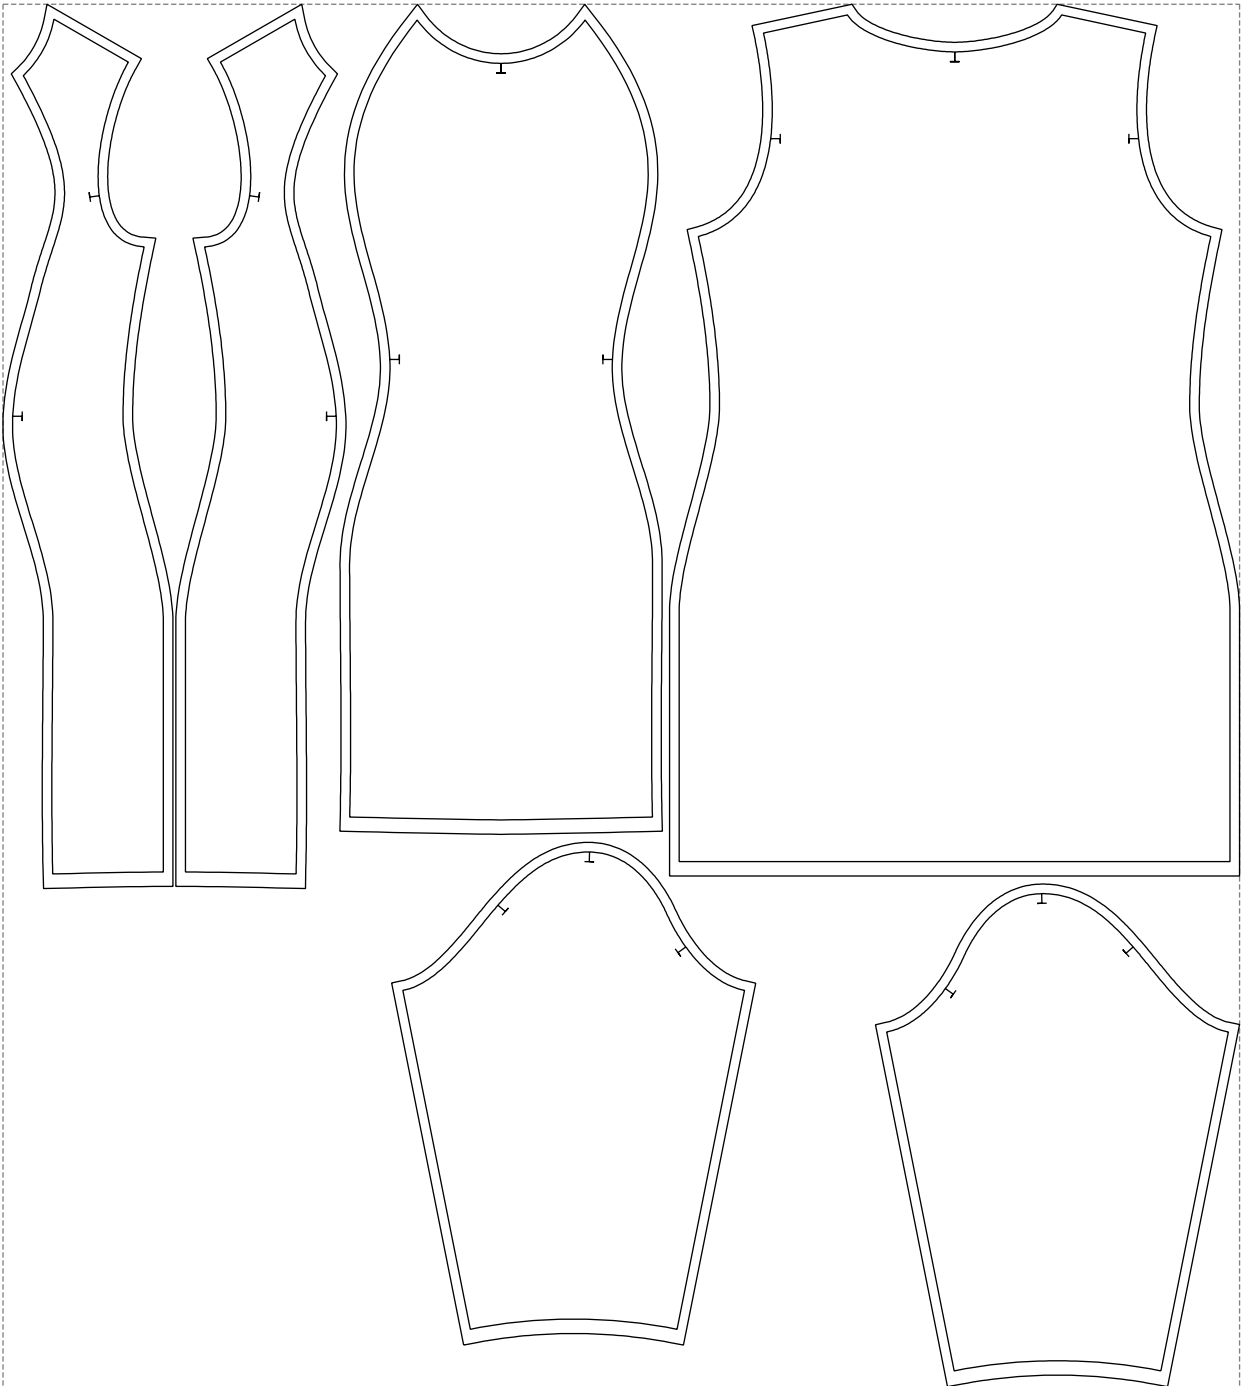

Not for print

Paper size: A4, size:1166.82 x921.77 mm

# Example

size:1288.72 x1441.05 mm

Maneken =1 ver.0

rz\_1=170

rz\_16=108

rz\_17=92.5

rz\_18=89.2

rz\_19=116