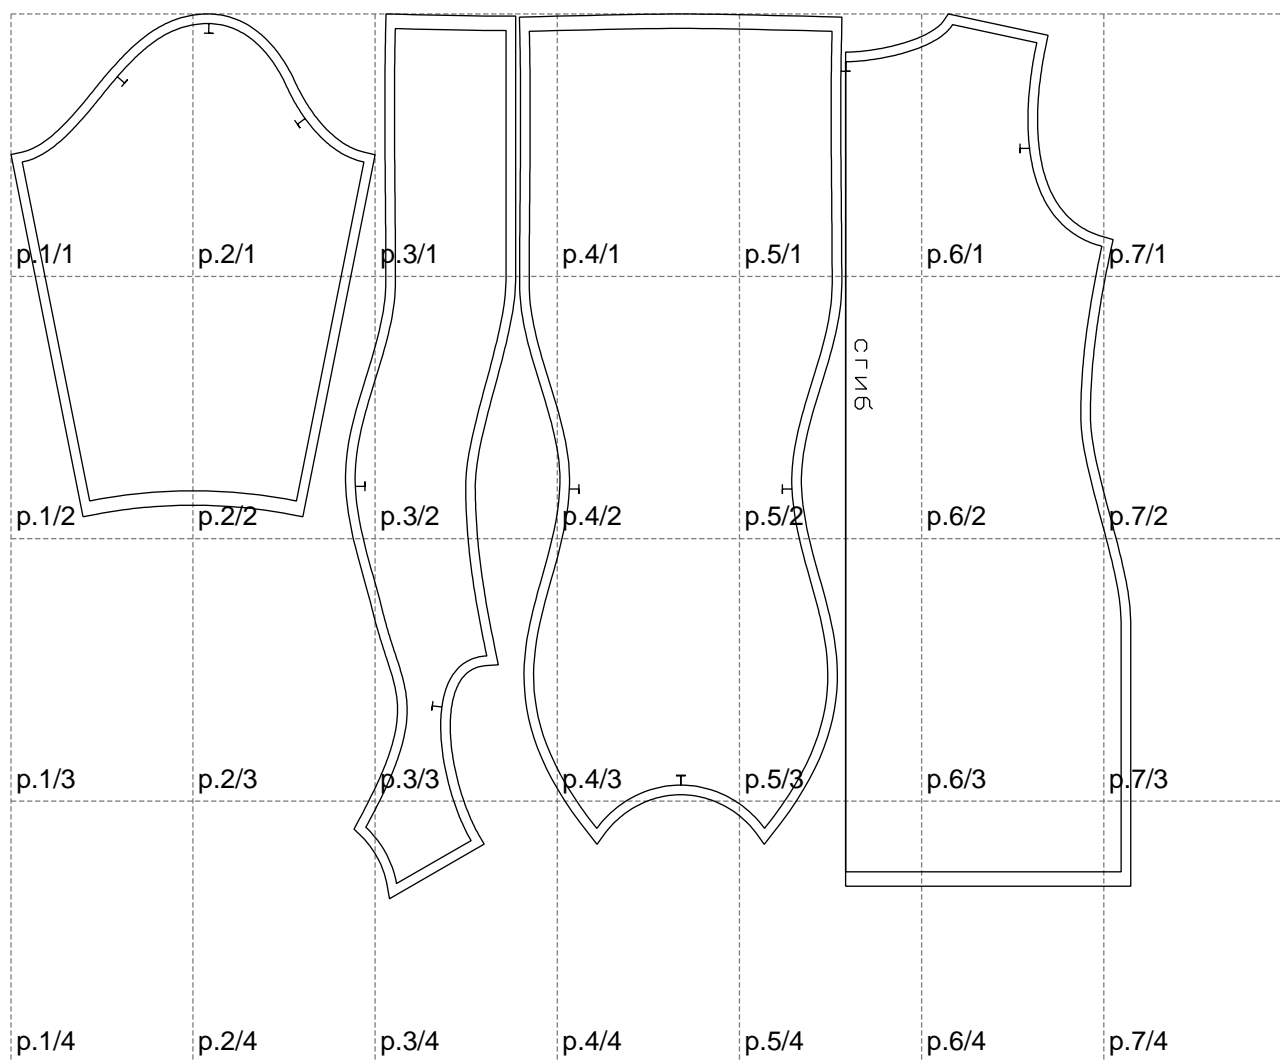

Not for print

Paper size: A4, size:1166.82 x921.77 mm

# Example

size:1288.72 x1441.05 mm

Maneken =1 ver.0

rz\_1=170

rz\_16=108

rz\_17=92.5

rz\_18=89.2

rz\_19=116

rz\_20=113

---

. . . . .  
. . . . .  
. . . . .