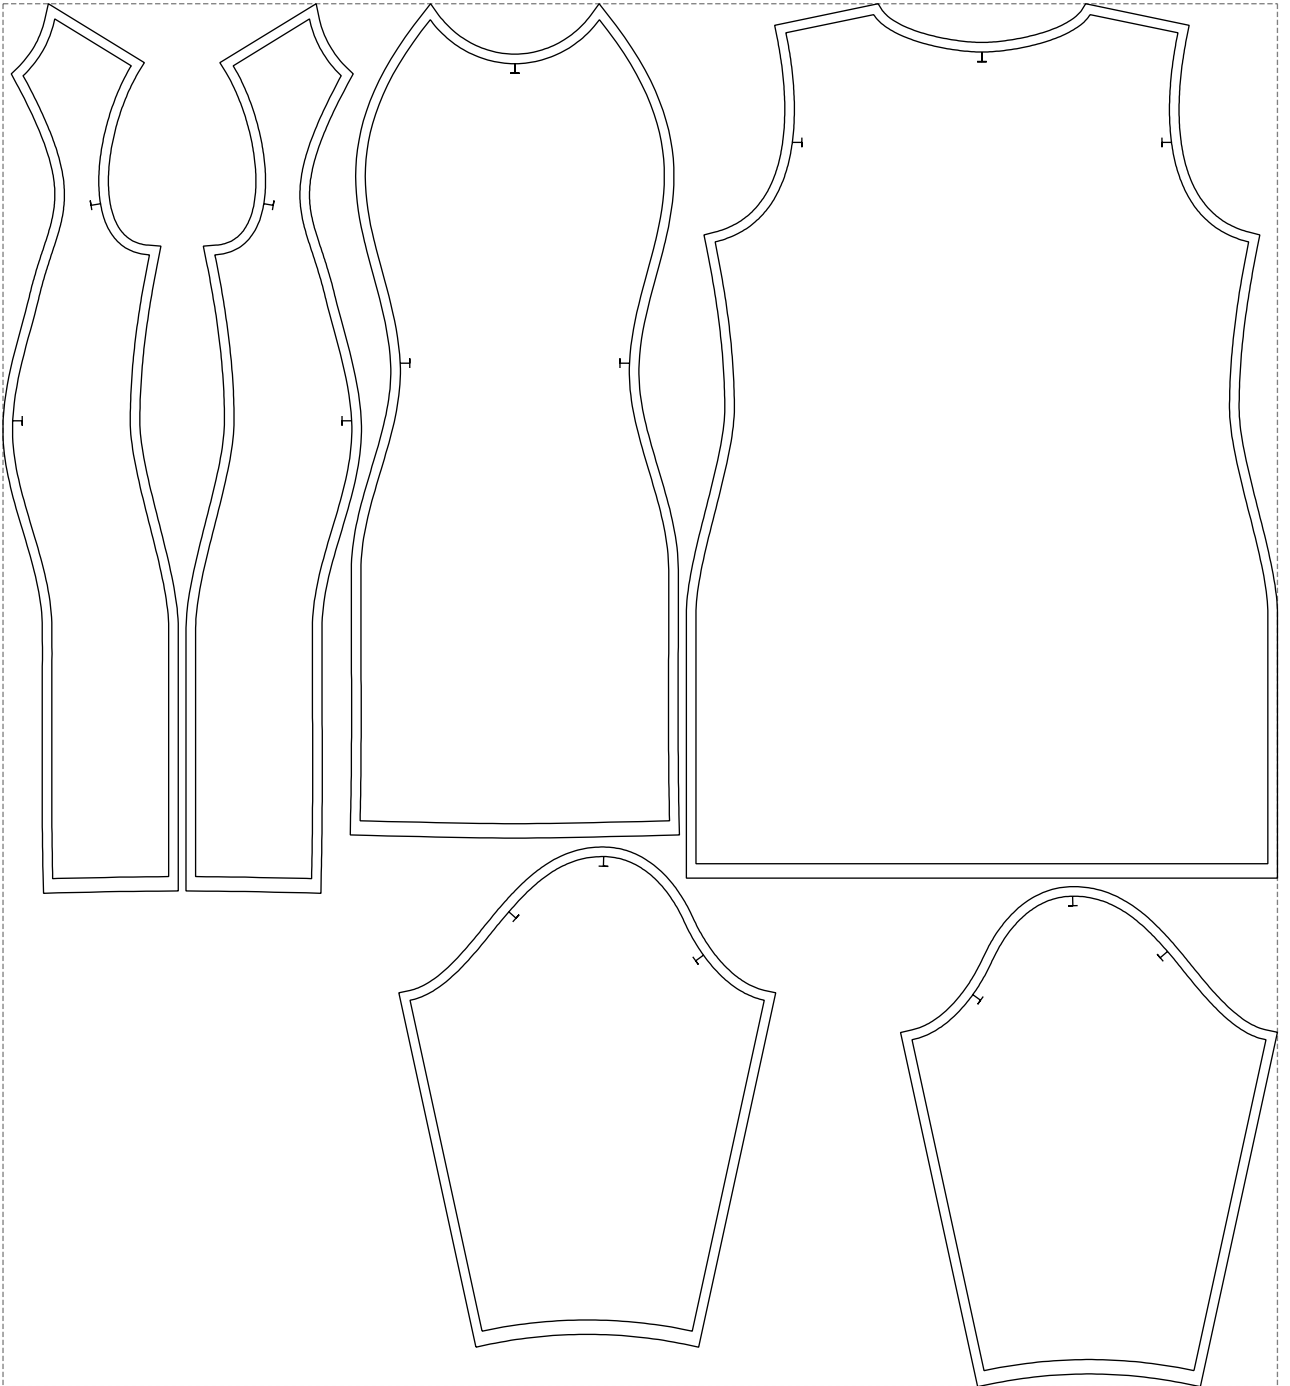

Not for print

Paper size: A4, size:1217.88 x926.99 mm

# Example

size:1328.19 x1441.45 mm

Maneken =1 ver.0

rz\_1=170

rz\_16=112

rz\_17=96.2

rz\_18=94

rz\_19=120