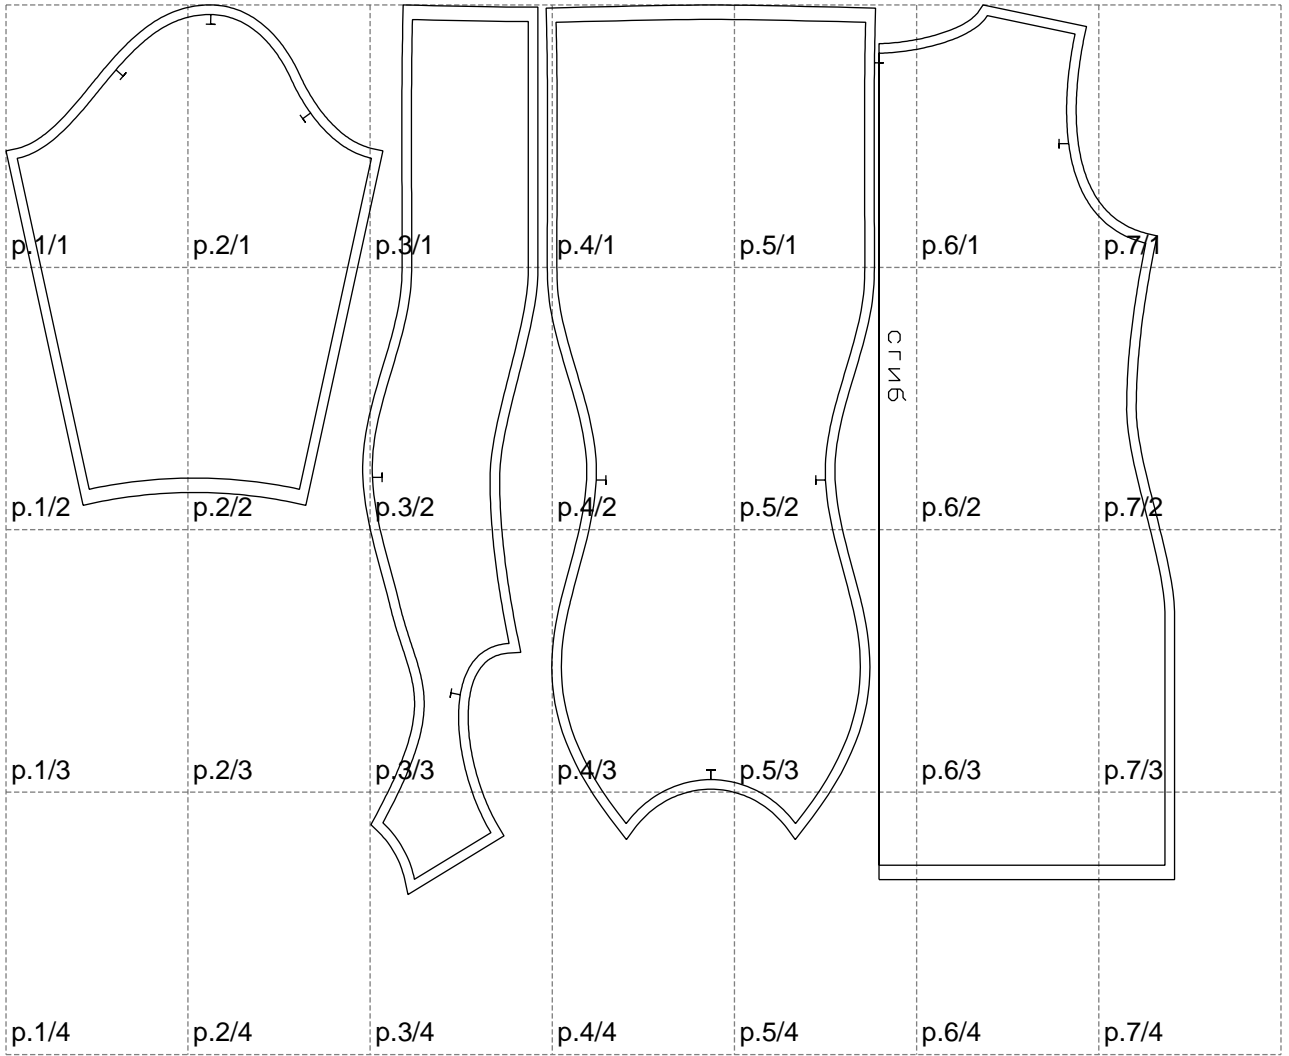

Not for print

Paper size: A4, size:1217.88 x926.99 mm

# Example

size:1328.19 x1441.45 mm

Maneken =1 ver.0

rz\_1=170

rz\_16=112

rz\_17=96.2

rz\_18=94

rz\_19=120

rz\_20=117

---

. . . . .  
. . . . .  
. . . . .