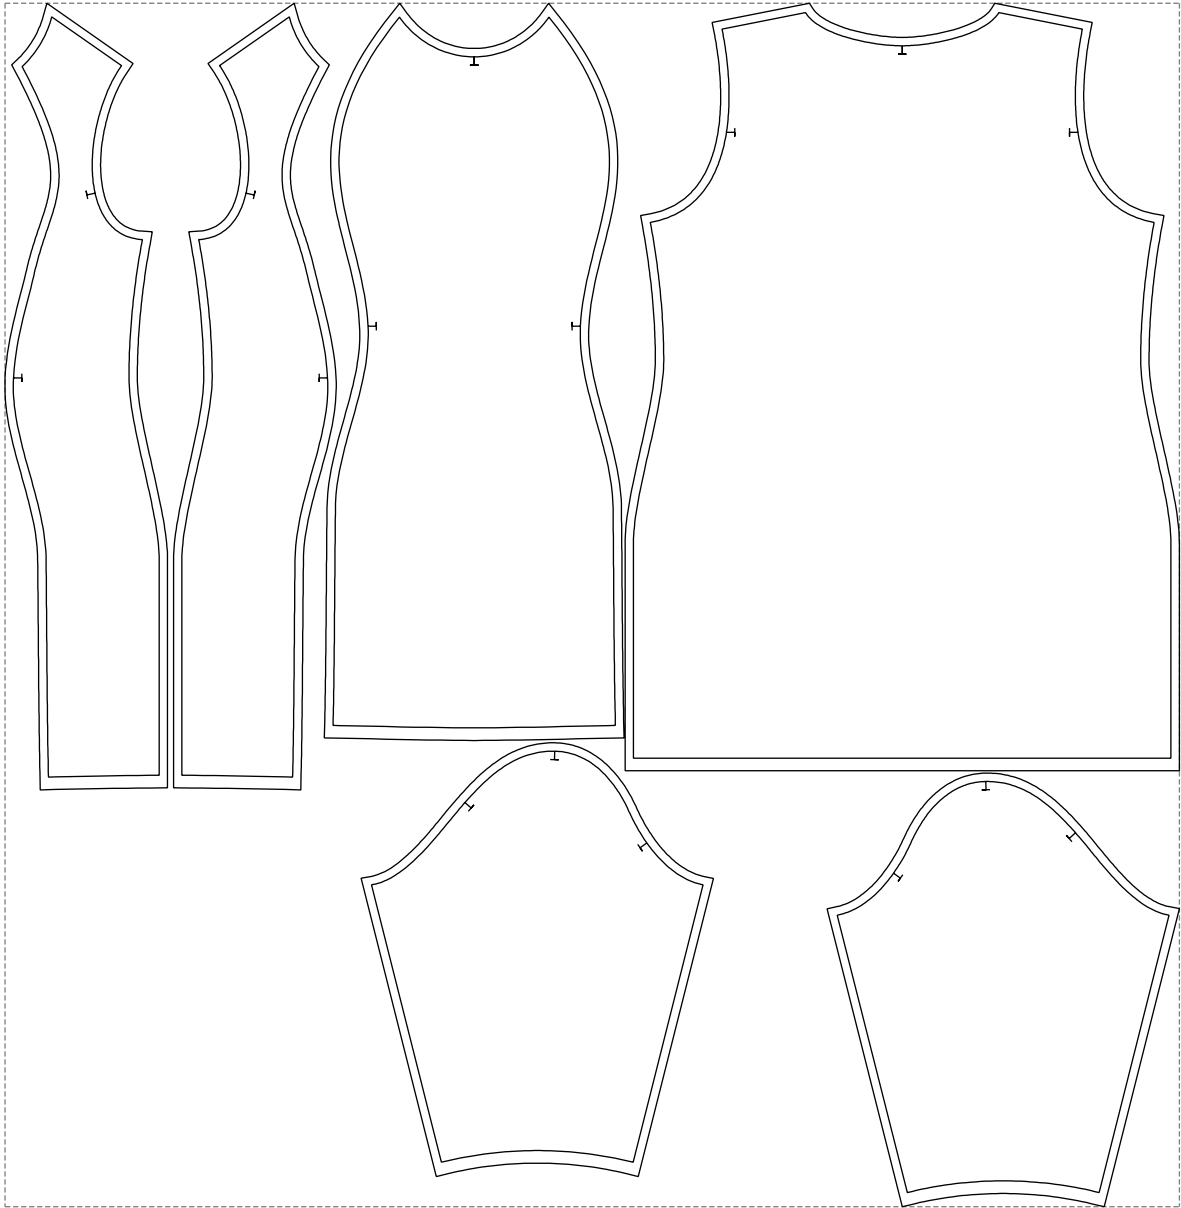

Not for print

Paper size: A4, size:1277.82 x937.01 mm

# Example

size:1398.60 x1433.65 mm

Maneken =1 ver.0

rz\_1=170

rz\_16=120

rz\_17=104

rz\_18=103.6

rz\_19=128