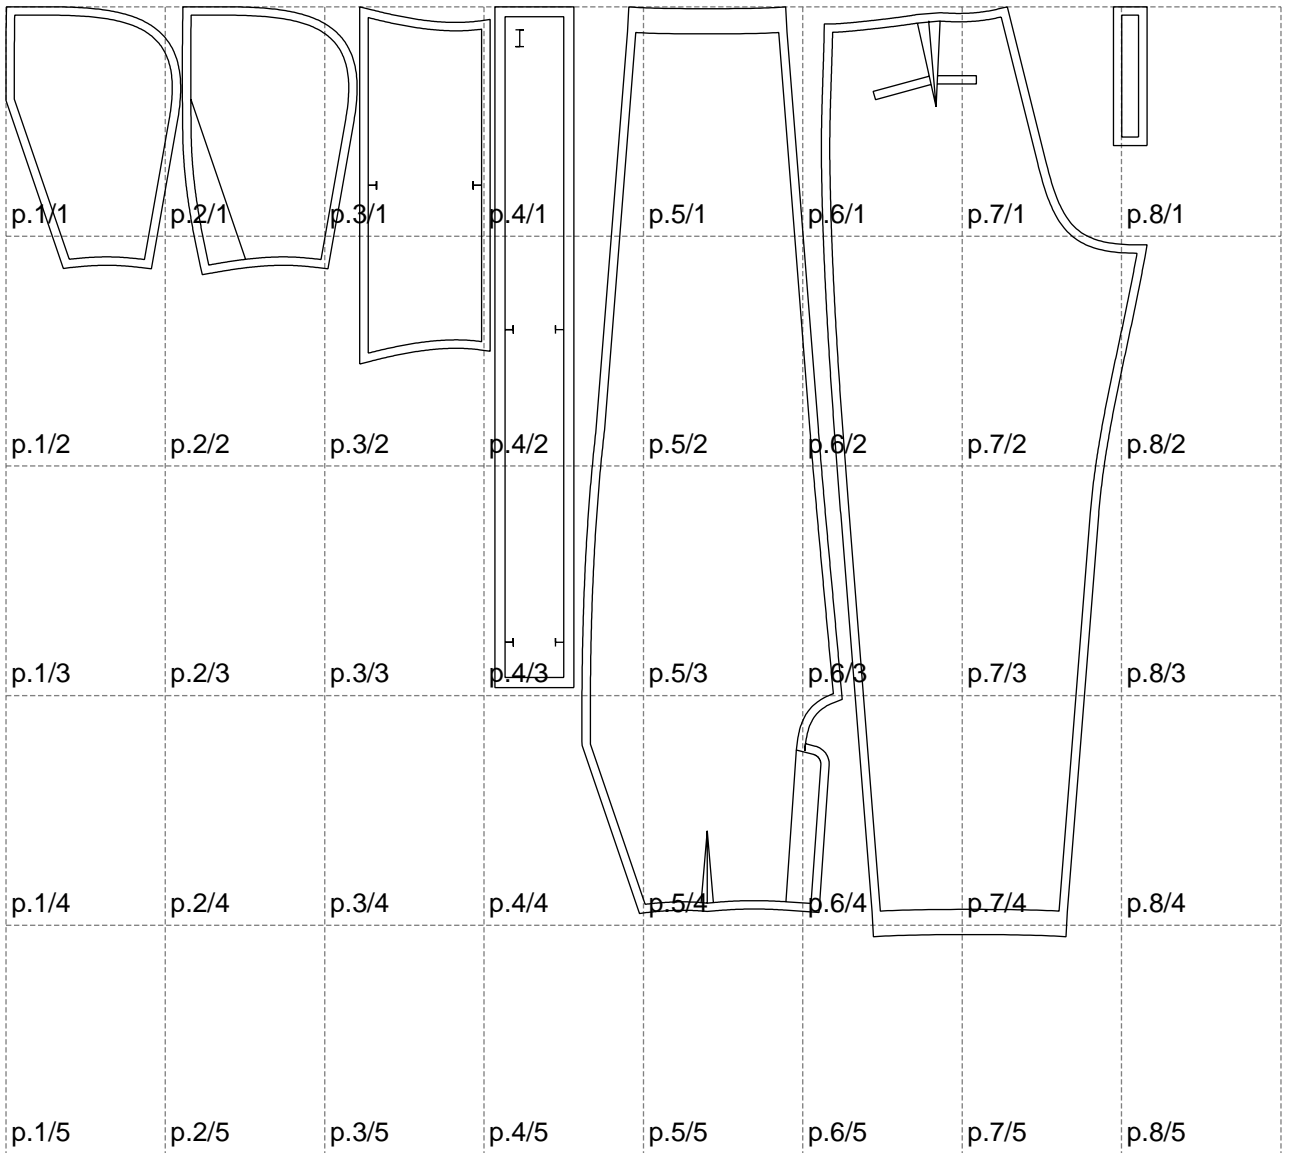

Not for print

Paper size: A4, size:1358.97 x1107.56 mm

# Example

size:1499.00 x1404.66 mm

Maneken =1 ver.0

rz\_1=170

rz\_16=88

rz\_17=75.6

rz\_18=67.6

rz\_19=96

rz\_20=94.6

---

. . . . .  
. . . . .  
. . . . .