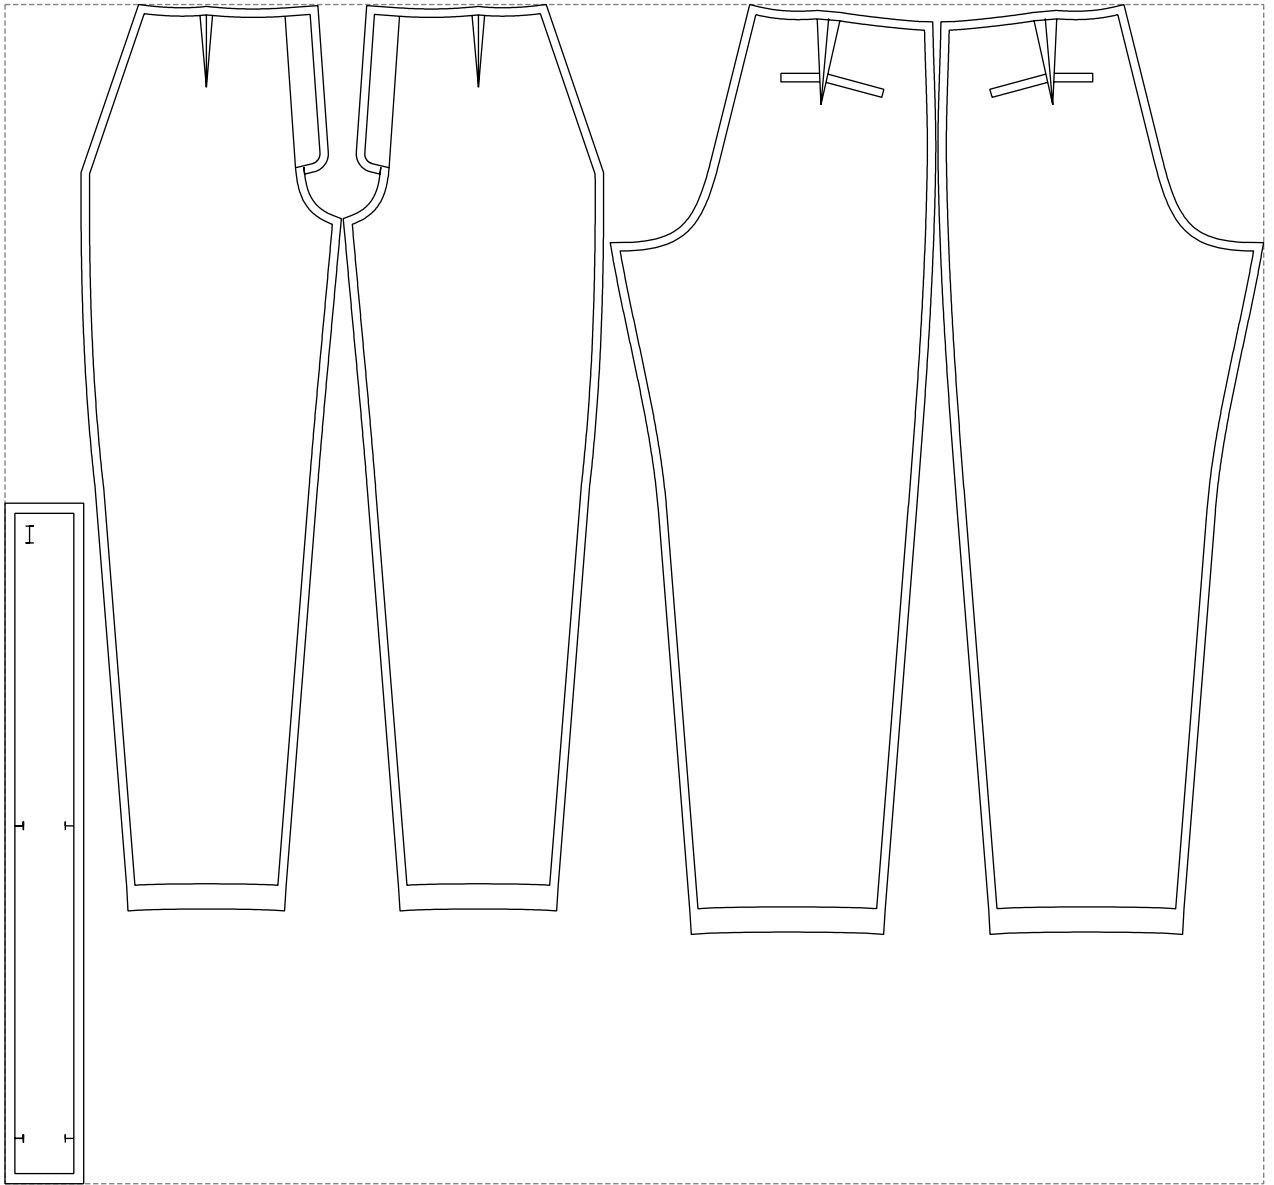

Not for print

Paper size: A4, size:1358.97 x1107.56 mm

# Example

size:1499.00 x1404.66 mm

Maneken =1 ver.0

rz\_1=170

rz\_16=88

rz\_17=75.6

rz\_18=67.6

rz\_19=96

rz\_20=94.6

---

. . . . .  
. . . . .  
. . . . .