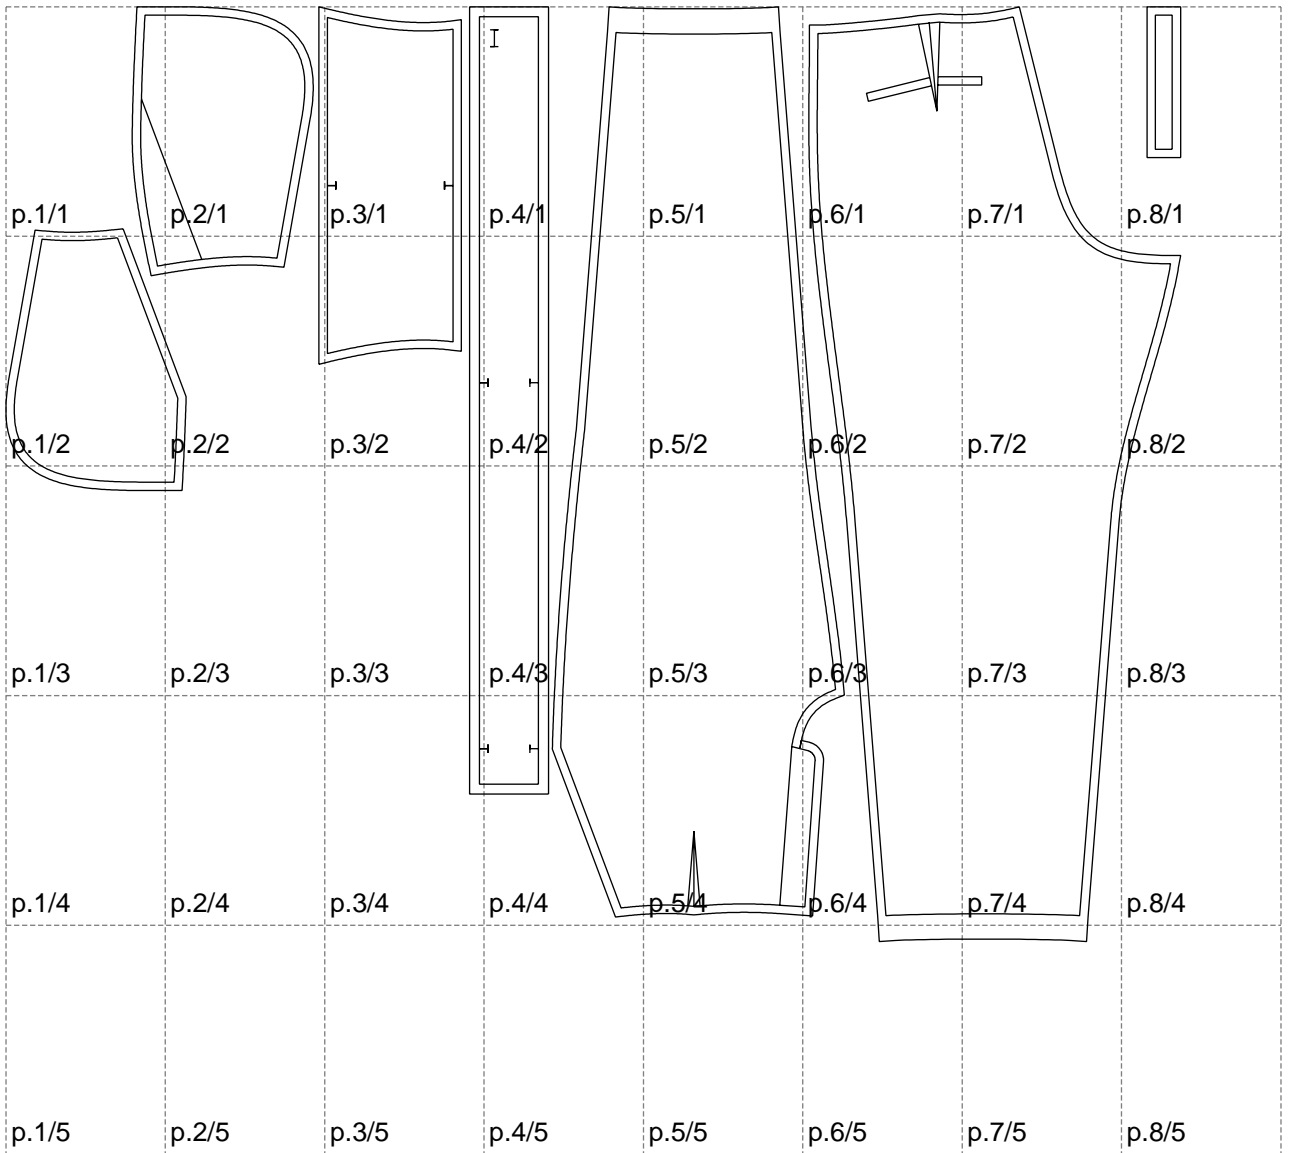

Not for print

Paper size: A4, size:1399.00 x1113.06 mm

# Example

size:1499.00 x2048.88 mm

Maneken =1 ver.0

rz\_1=170

rz\_16=100

rz\_17=85.4

rz\_18=80.2

rz\_19=108

rz\_20=105.4

---

. . . . .  
. . . . .  
. . . . .