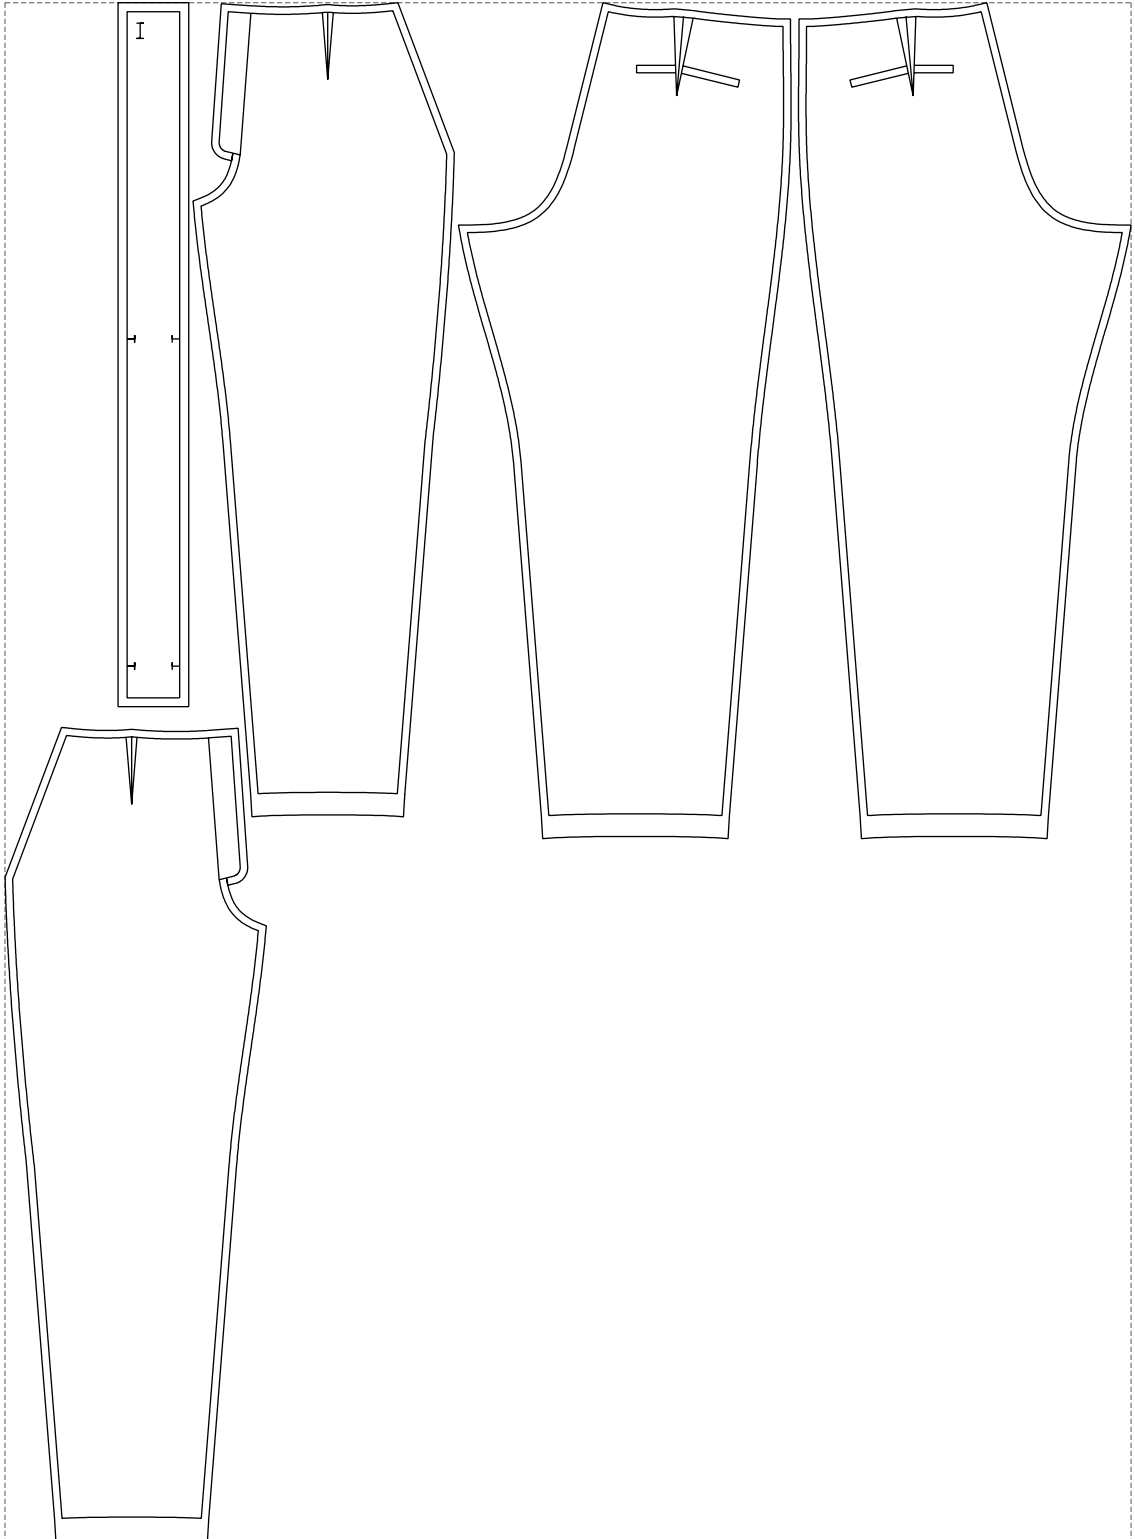

Not for print

Paper size: A4, size:1399.00 x1113.06 mm

# Example

size:1499.00 x2048.88 mm

Maneken =1 ver.0

rz\_1=170

rz\_16=100

rz\_17=85.4

rz\_18=80.2

rz\_19=108

rz\_20=105.4

---

. . . . .  
. . . . .  
. . . . .