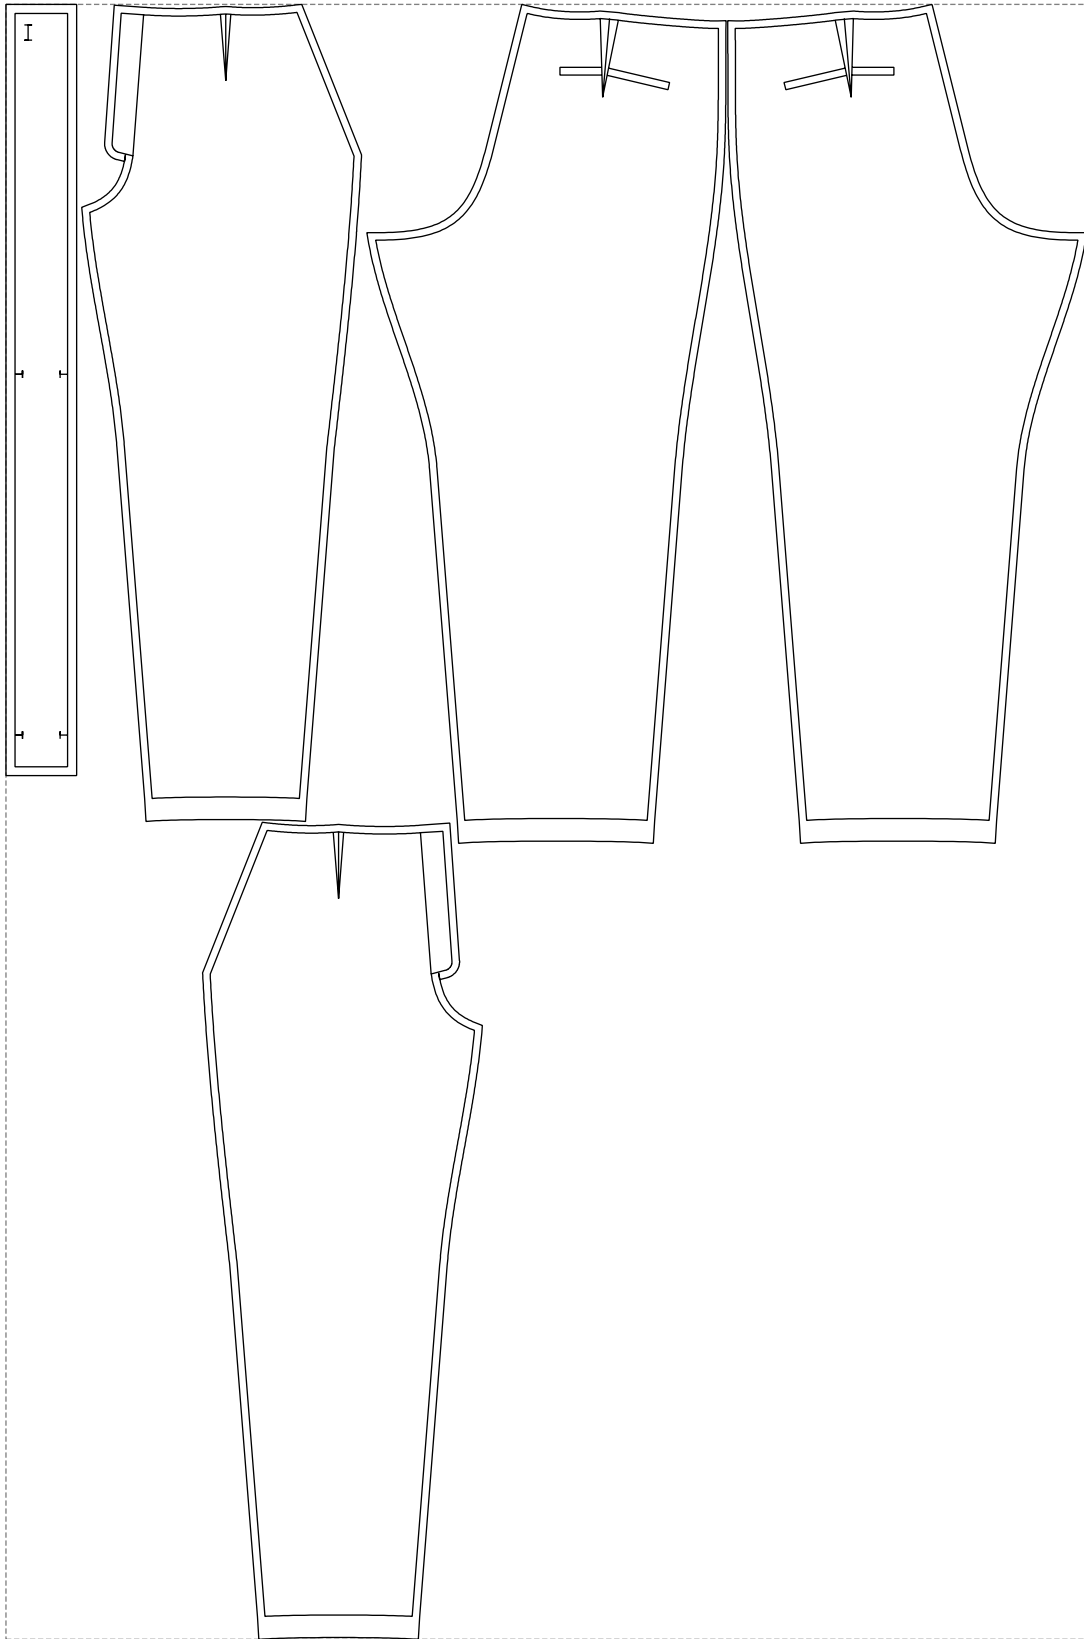

Not for print

Paper size: A4, size:1308.35 x1117.12 mm

# Example

size:1438.79 x2177.08 mm

Maneken =1 ver.0

rz\_1=170

rz\_16=108

rz\_17=92.5

rz\_18=89.2

rz\_19=116