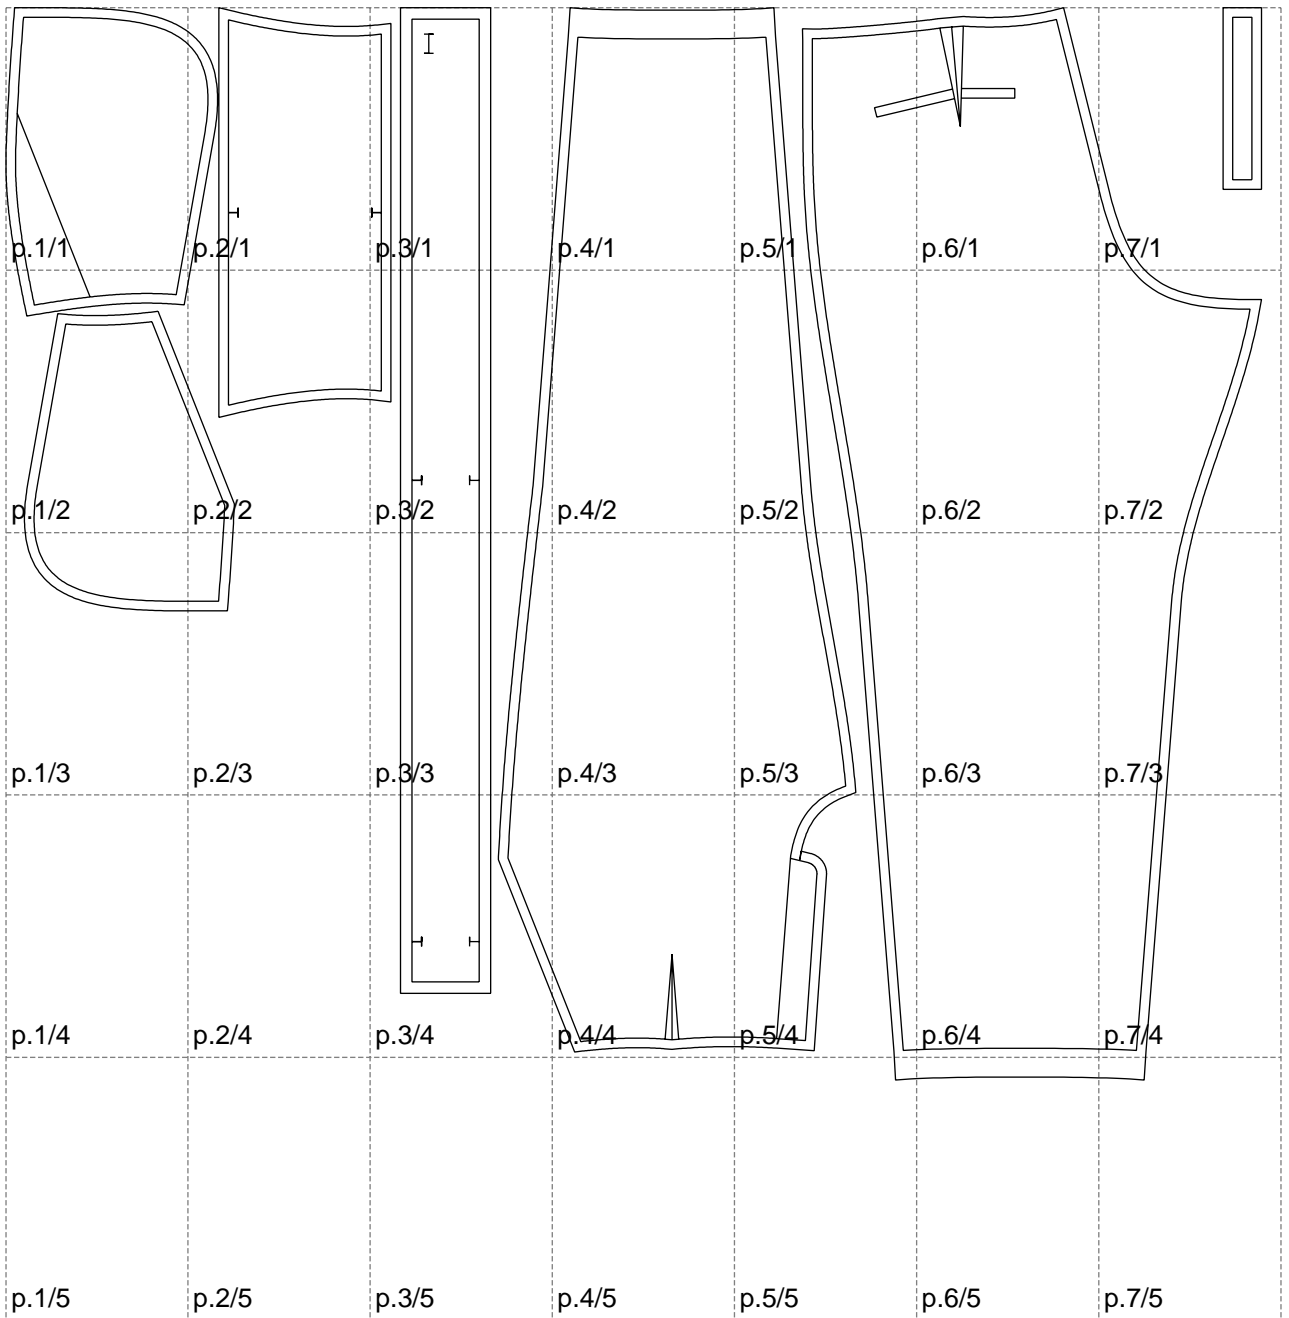

Not for print

Paper size: A4, size:1308.35 x1117.12 mm

# Example

size:1438.79 x2177.08 mm

Maneken =1 ver.0

rz\_1=170

rz\_16=108

rz\_17=92.5

rz\_18=89.2

rz\_19=116

rz\_20=113

---

. . . . .  
. . . . .  
. . . . .