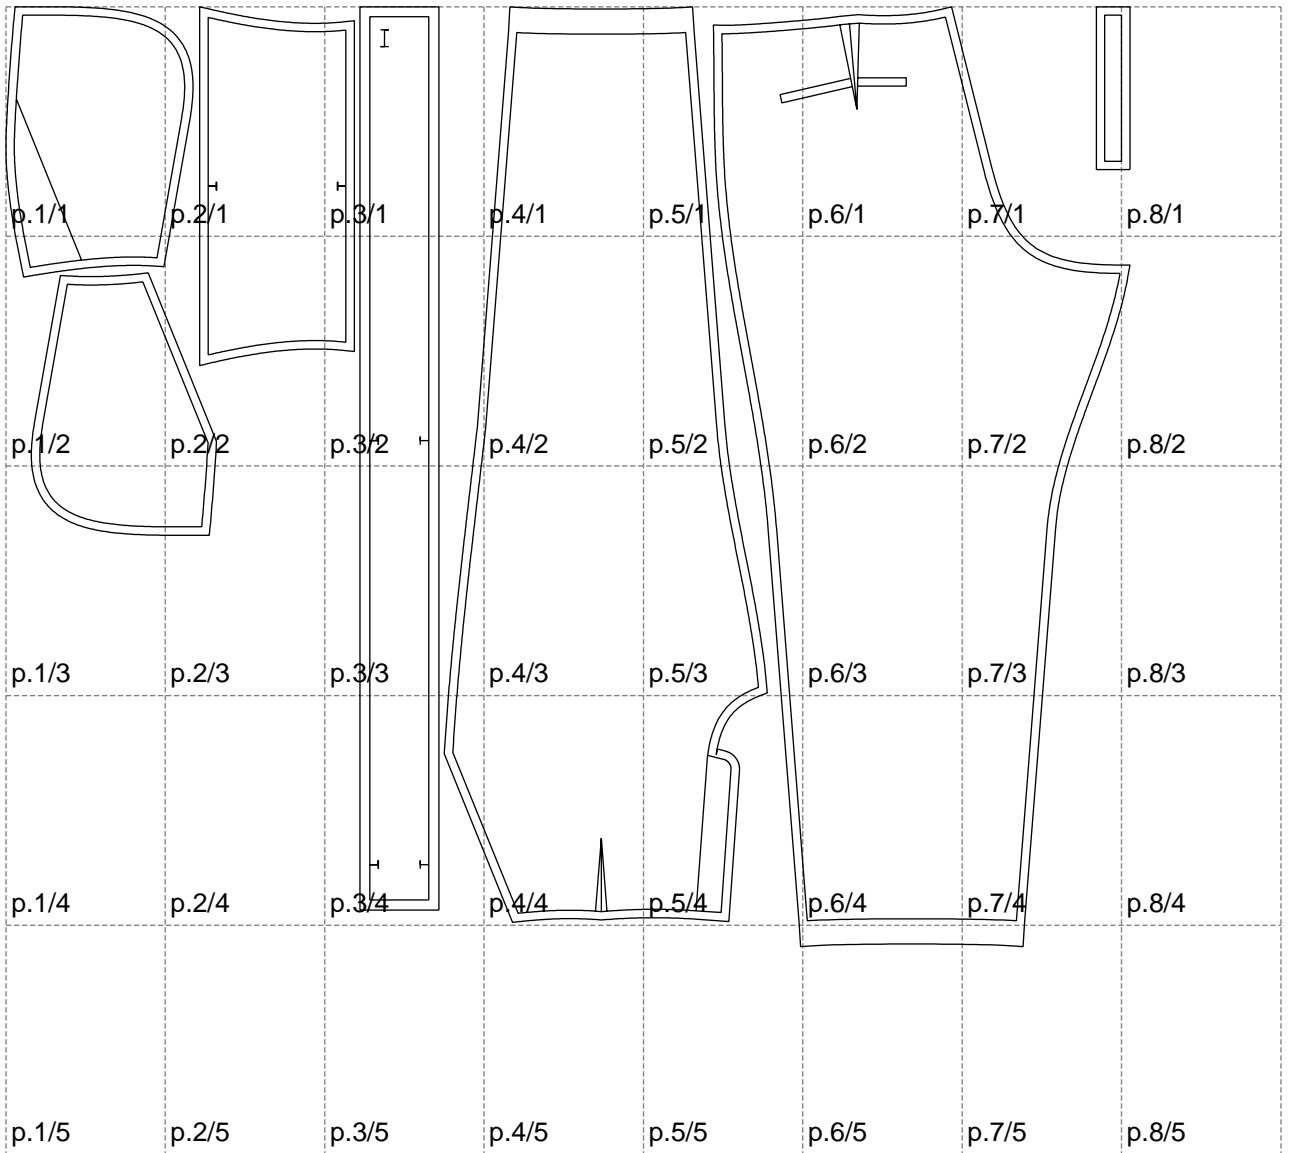

Not for print

Paper size: A4, size:1338.69 x1119.10 mm

# Example

size:1488.96 x2181.33 mm

Maneken =1 ver.0

rz\_1=170

rz\_16=112

rz\_17=96.2

rz\_18=94

rz\_19=120

rz\_20=117

---

. . . . .  
. . . . .  
. . . . .