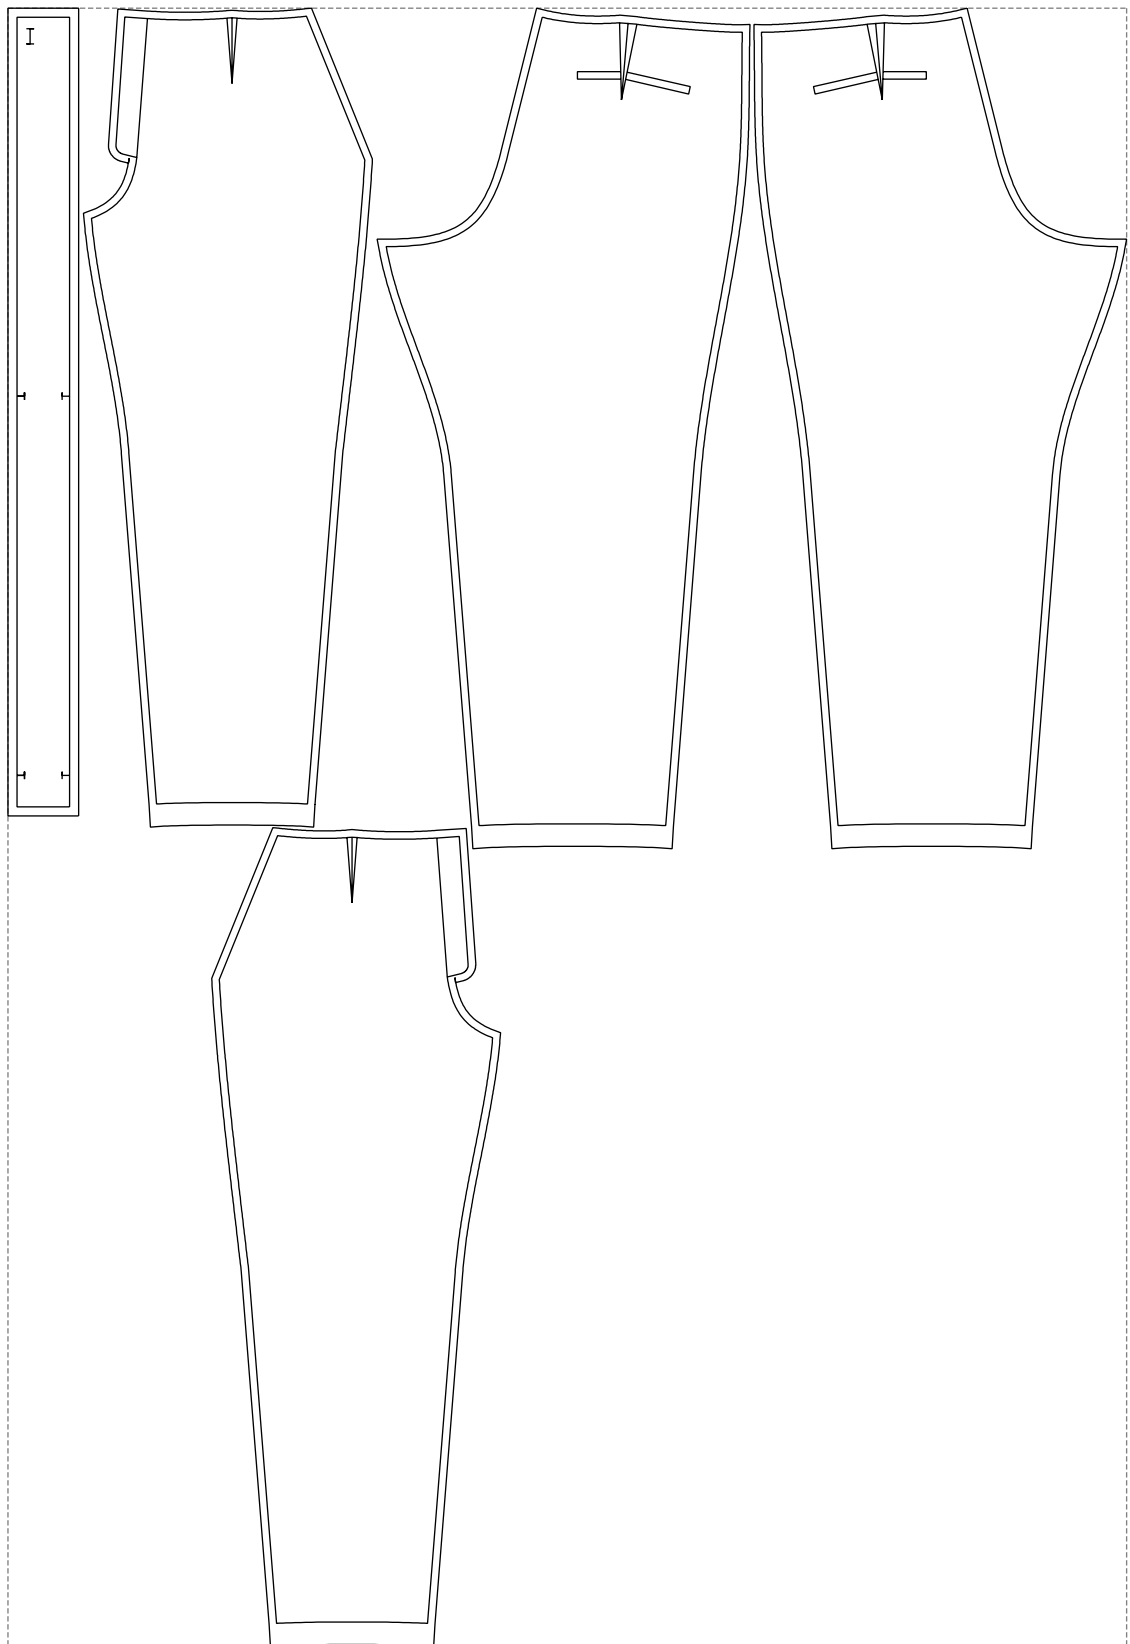

Not for print

Paper size: A4, size:1338.69 x1119.10 mm

# Example

size:1488.96 x2181.33 mm

Maneken =1 ver.0

rz\_1=170

rz\_16=112

rz\_17=96.2

rz\_18=94

rz\_19=120