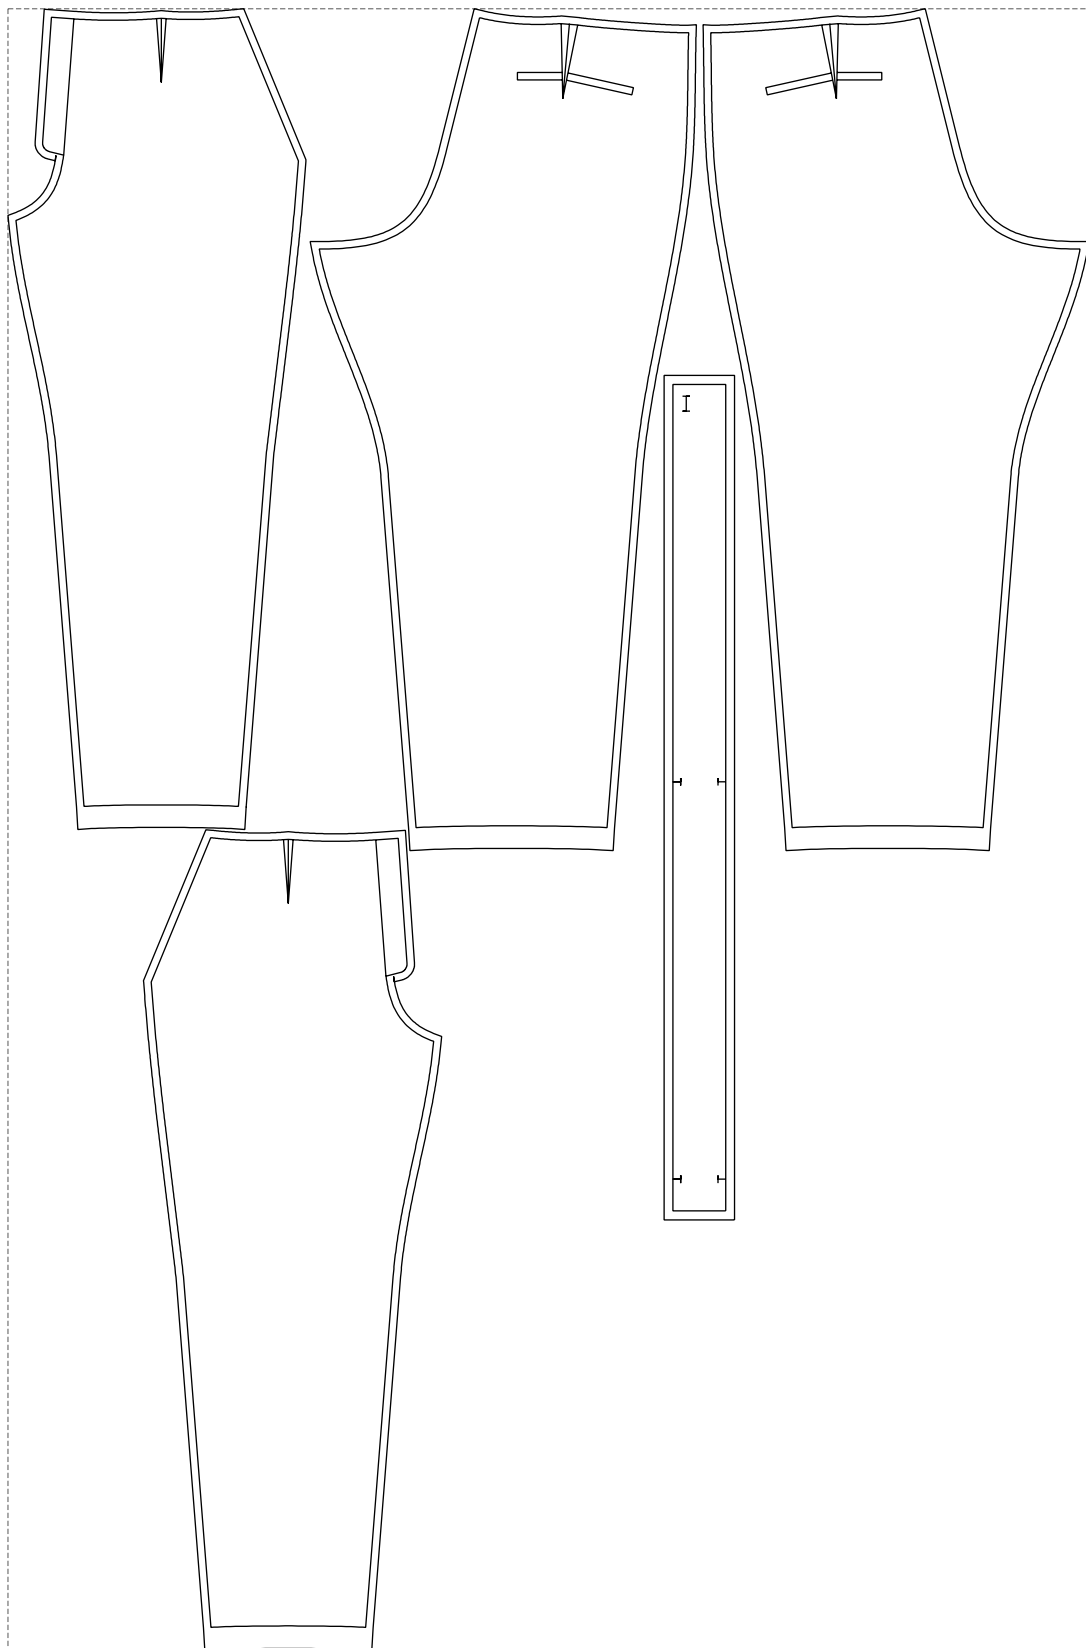

Not for print

Paper size: A4, size:1368.90 x1124.18 mm

# Example

size:1438.87 x2185.99 mm

Maneken =1 ver.0

rz\_1=170

rz\_16=116

rz\_17=100

rz\_18=98.8

rz\_19=124