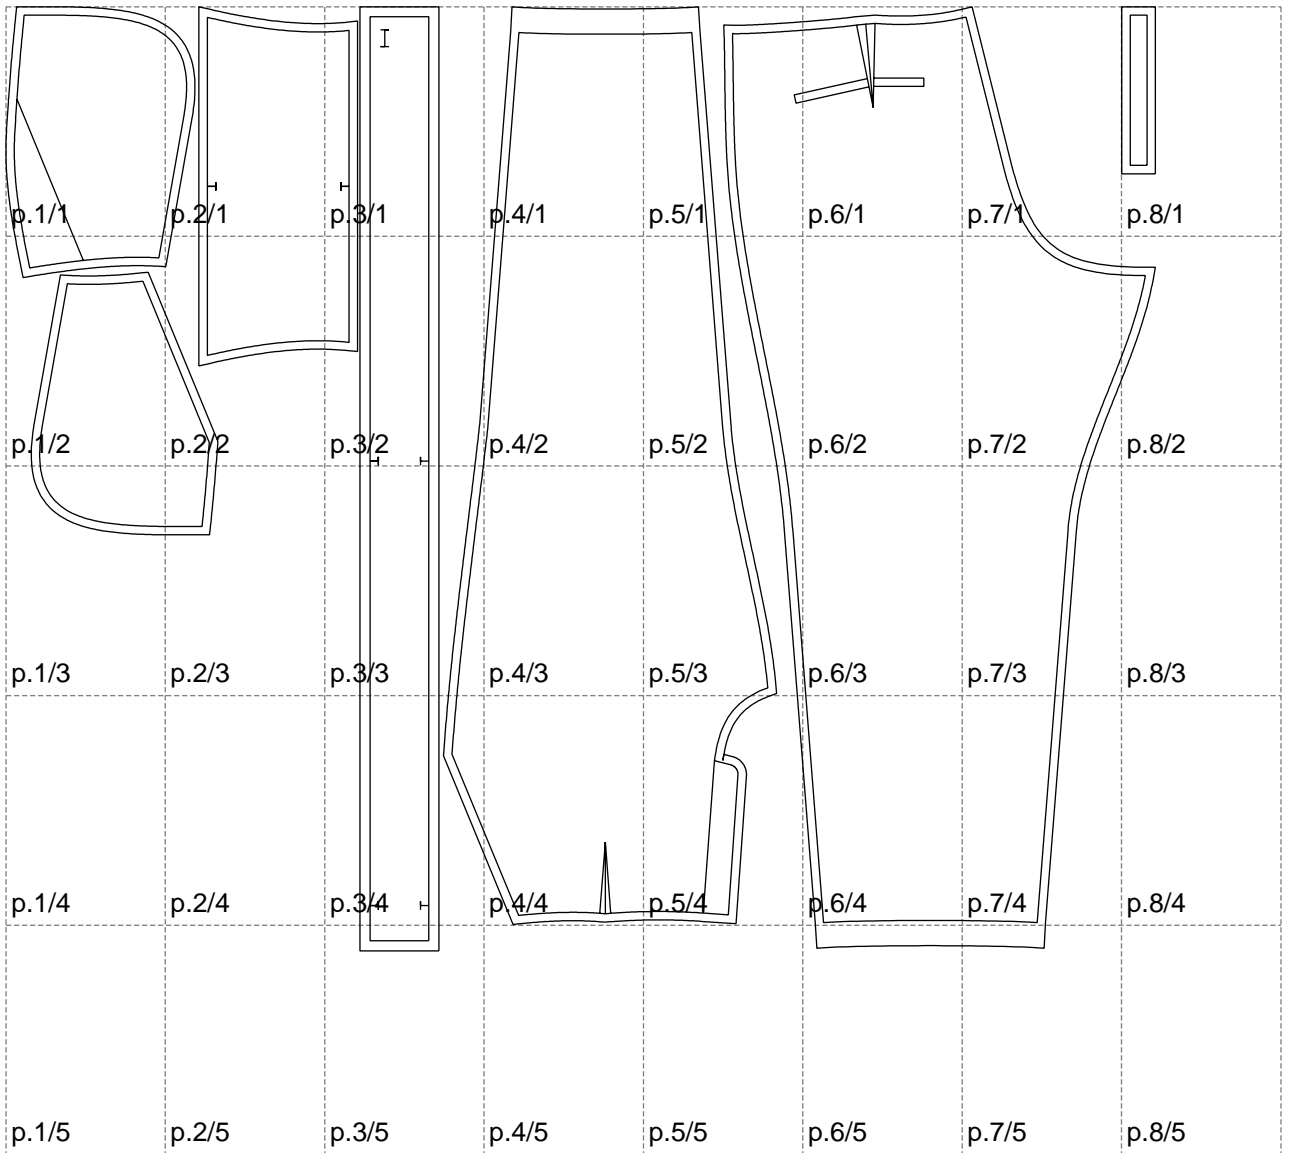

Not for print

Paper size: A4, size:1368.90 x1124.18 mm

# Example

size:1438.87 x2185.99 mm

Maneken =1 ver.0

rz\_1=170

rz\_16=116

rz\_17=100

rz\_18=98.8

rz\_19=124

rz\_20=121

---

. . . . .  
. . . . .  
. . . . .