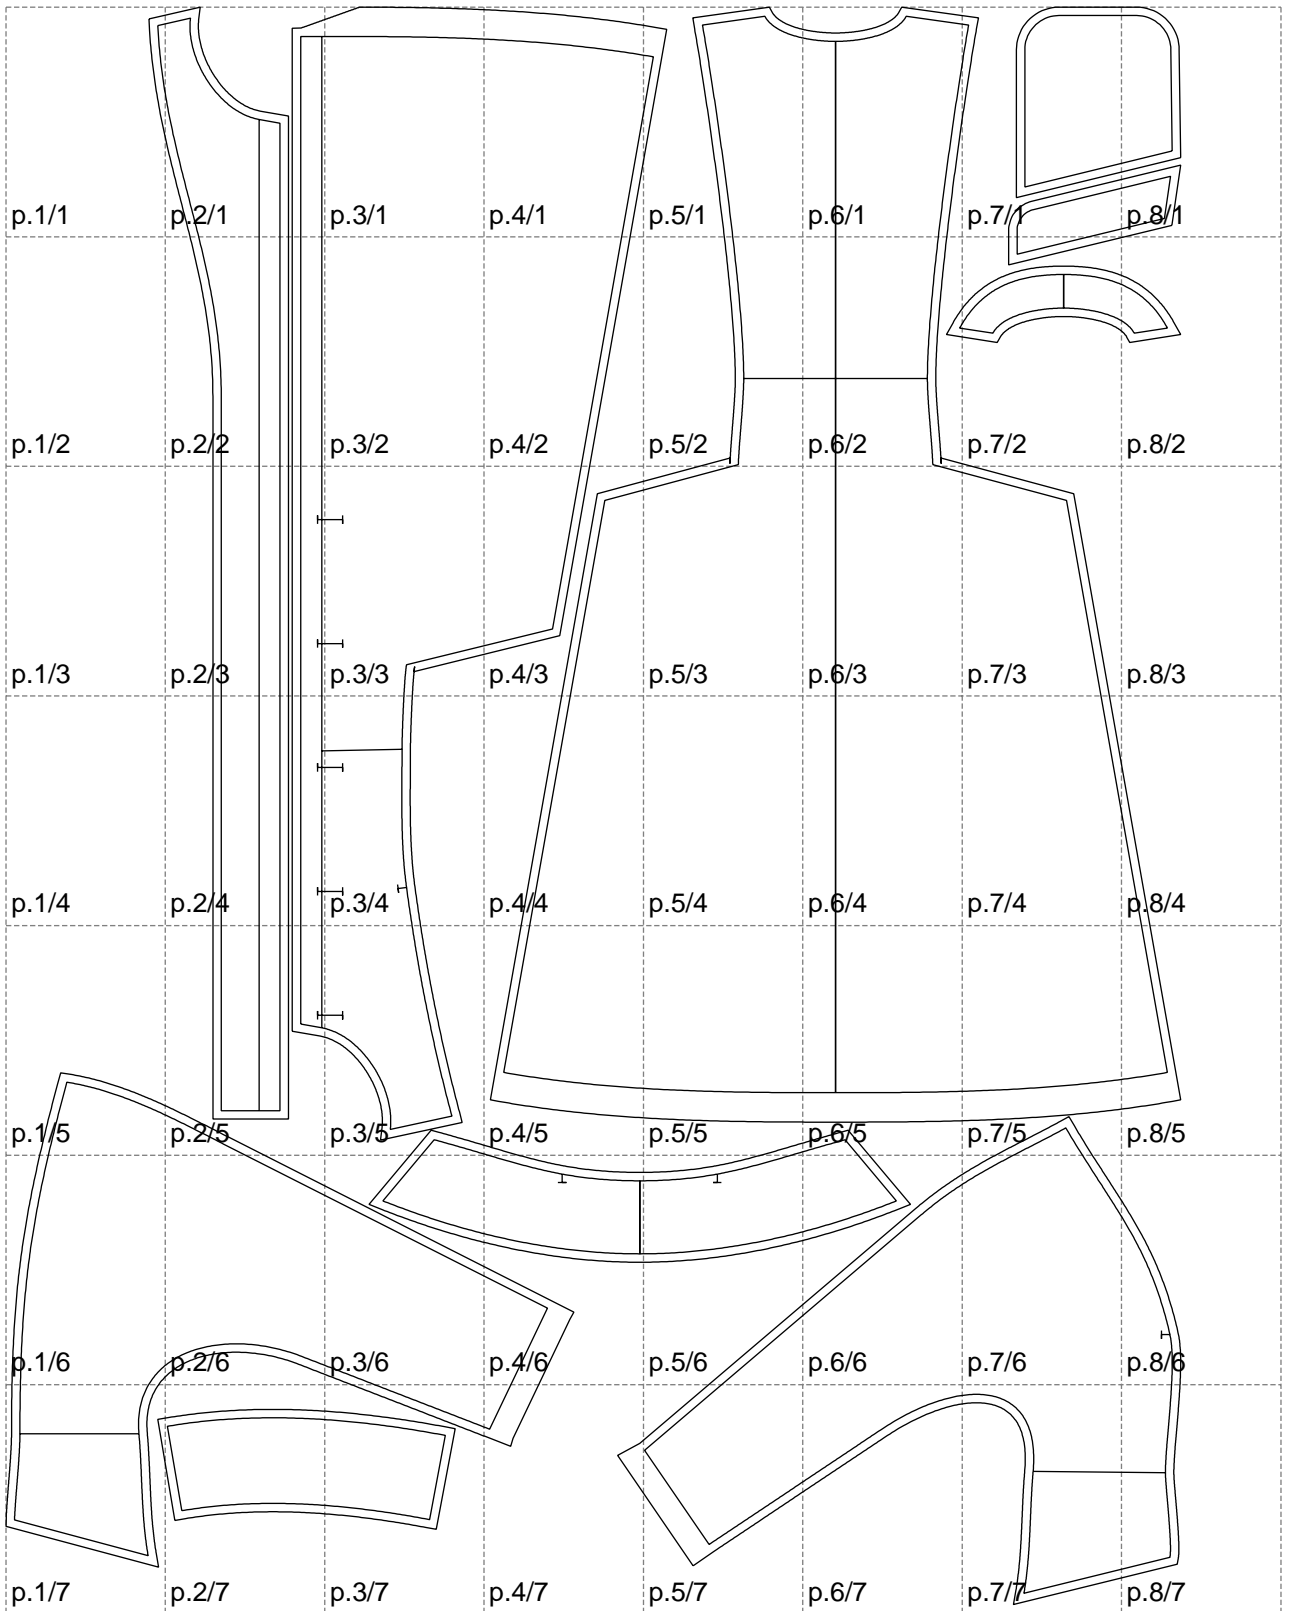

Not for print

Paper size: A4, size:1399.00 x1902.00 mm

# Example

size:1499.00 x3250.94 mm

Maneken =1 ver.0

rz\_1=170

rz\_16=100

rz\_17=85.4

rz\_18=80.2

rz\_19=108

rz\_20=105.4

---

. . . . .  
. . . . .  
. . . . .