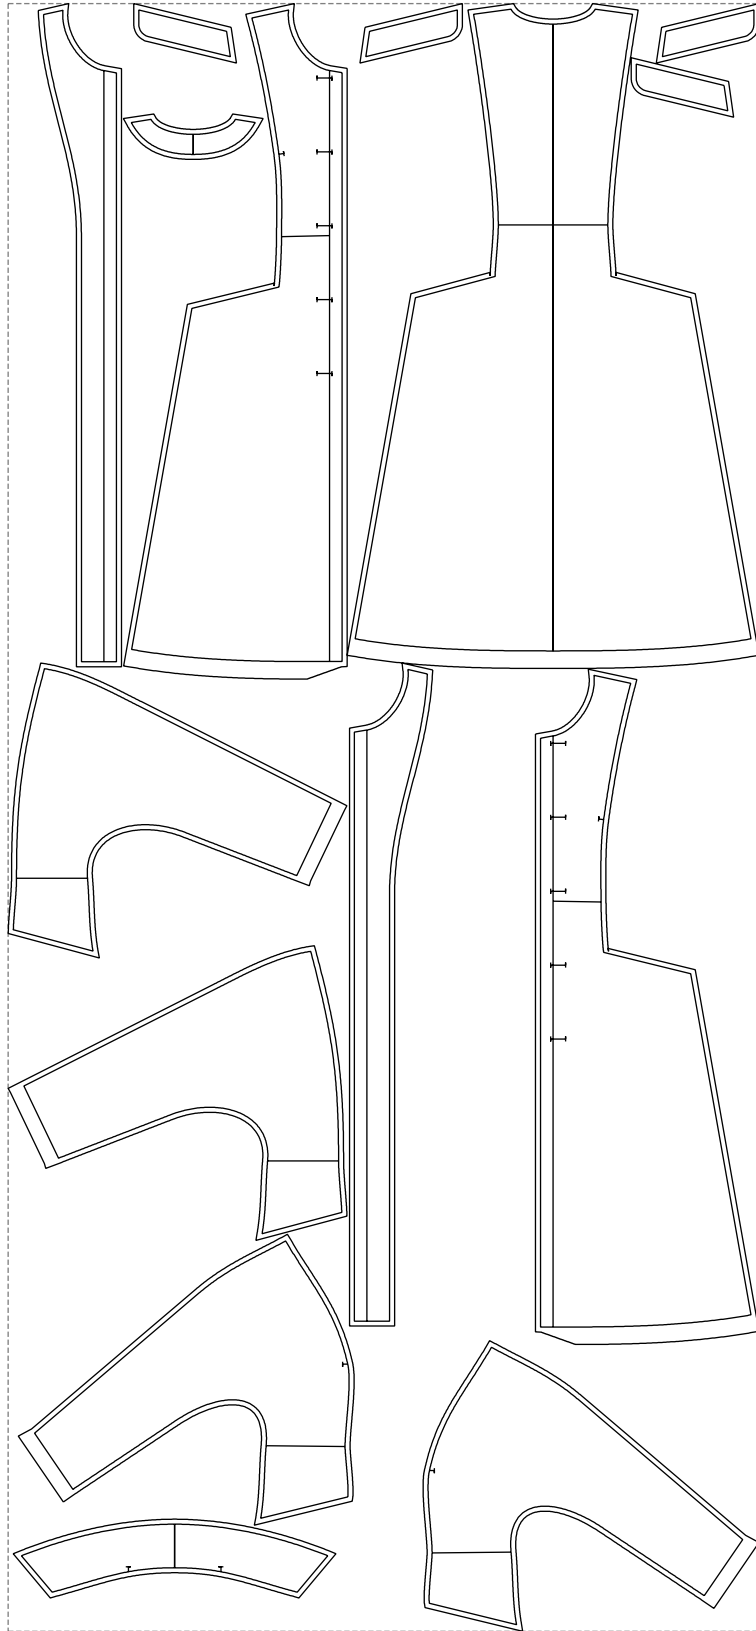

Not for print

Paper size: A4, size:1399.00 x1902.00 mm

# Example

size:1499.00 x3250.94 mm

Maneken =1 ver.0

rz\_1=170

rz\_16=100

rz\_17=85.4

rz\_18=80.2

rz\_19=108

rz\_20=105.4

---

. . . . .  
. . . . .  
. . . . .