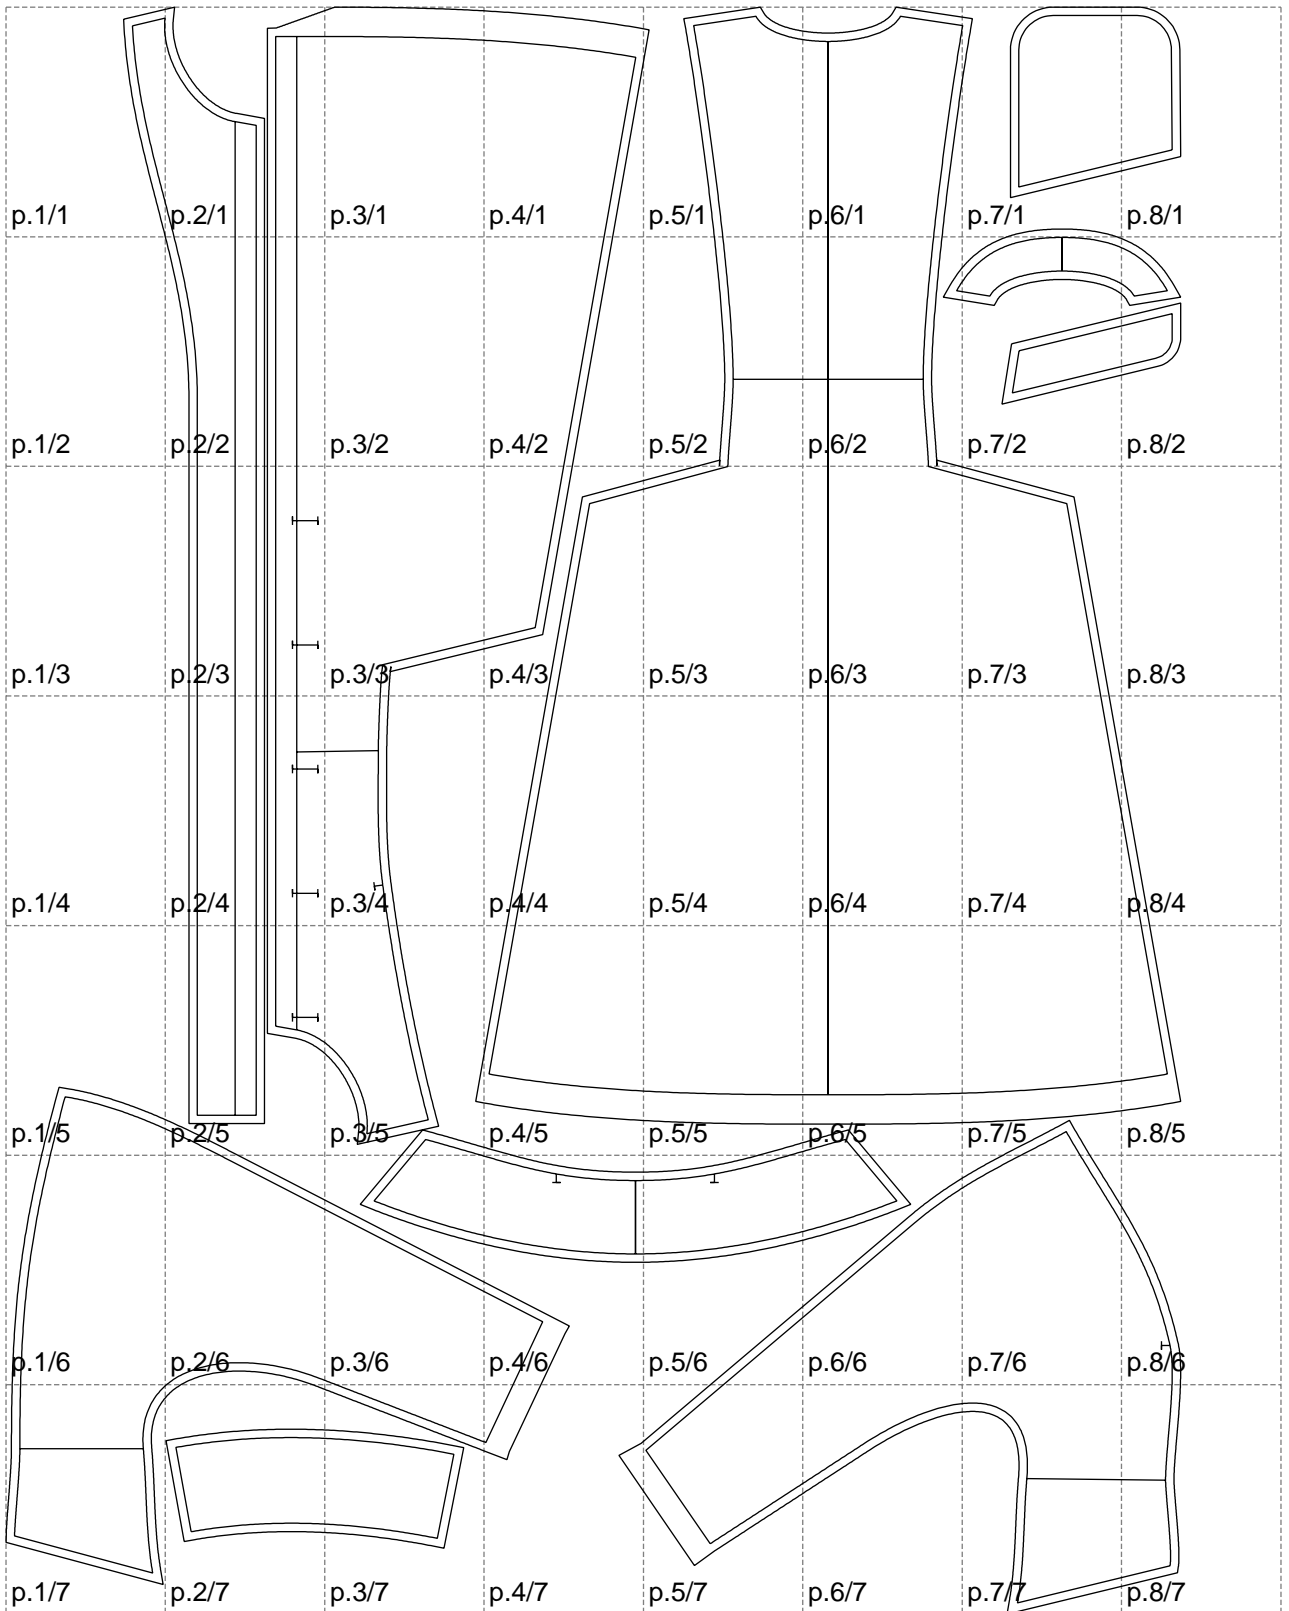

Not for print

Paper size: A4, size:1399.00 x1913.53 mm

# Example

size:1499.00 x3352.53 mm

Maneken =1 ver.0

rz\_1=170

rz\_16=104

rz\_17=88.9

rz\_18=84.4

rz\_19=112

rz\_20=109.3

---

. . . . .  
. . . . .  
. . . . .