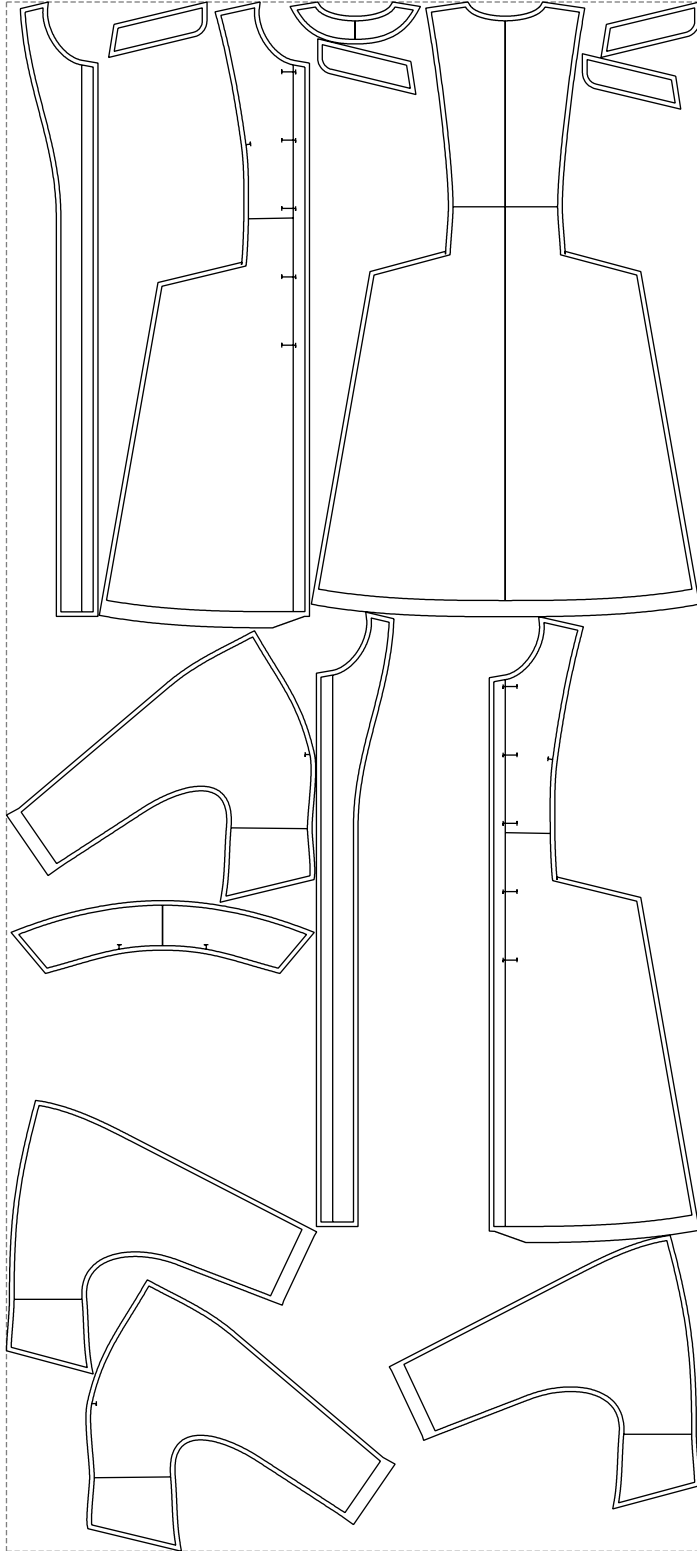

Not for print

Paper size: A4, size:1399.00 x1913.53 mm

# Example

size:1499.00 x3352.53 mm

Maneken =1 ver.0

rz\_1=170

rz\_16=104

rz\_17=88.9

rz\_18=84.4

rz\_19=112

rz\_20=109.3

---

. . . . .  
. . . . .  
. . . . .