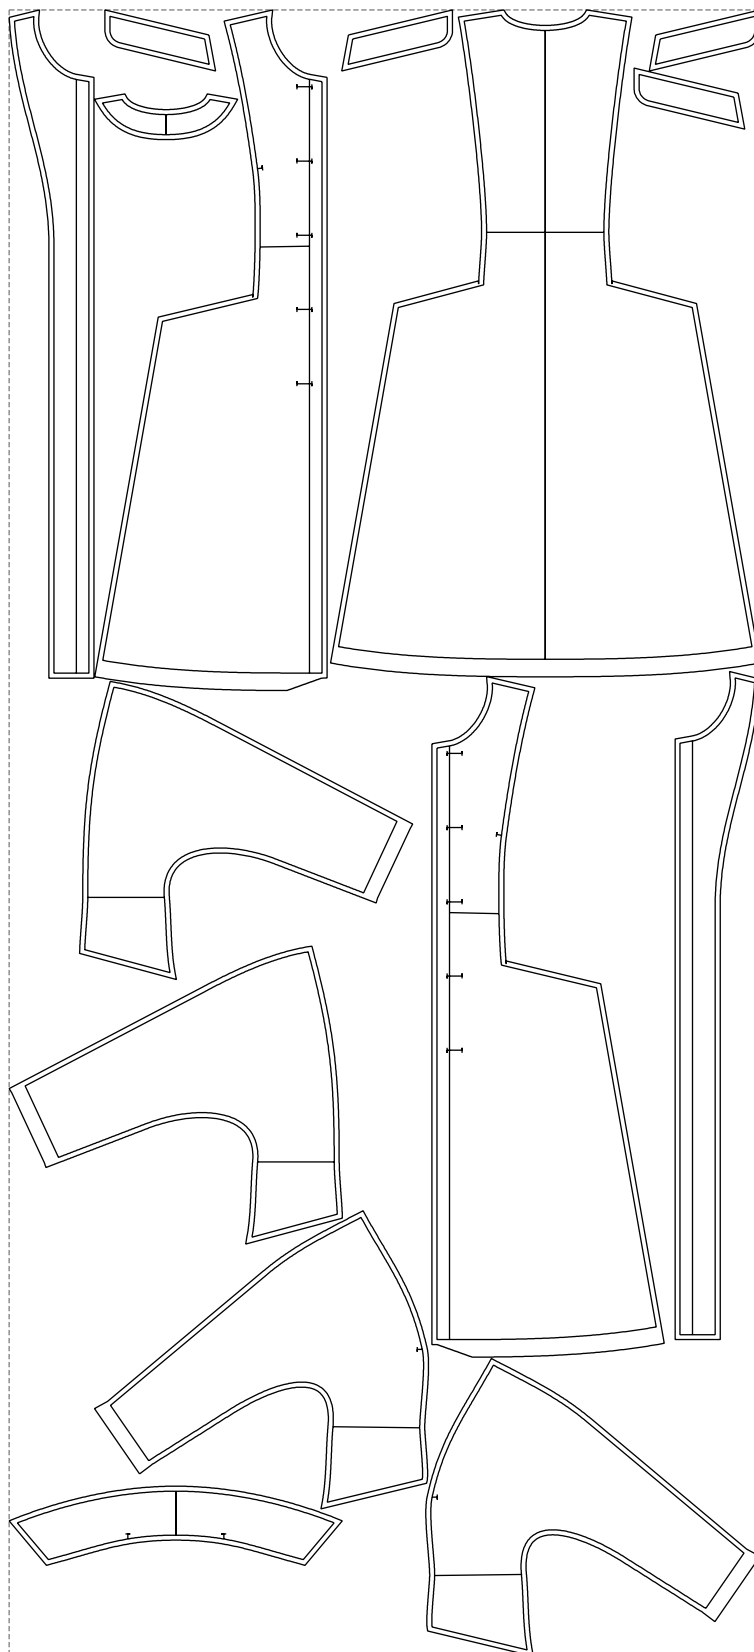

Not for print

Paper size: A4, size:1399.00 x1920.63 mm

# Example

size:1499.00 x3288.41 mm

Maneken =1 ver.0

rz\_1=170

rz\_16=108

rz\_17=92.5

rz\_18=89.2

rz\_19=116

rz\_20=113

---

. . . . .  
. . . . .  
. . . . .