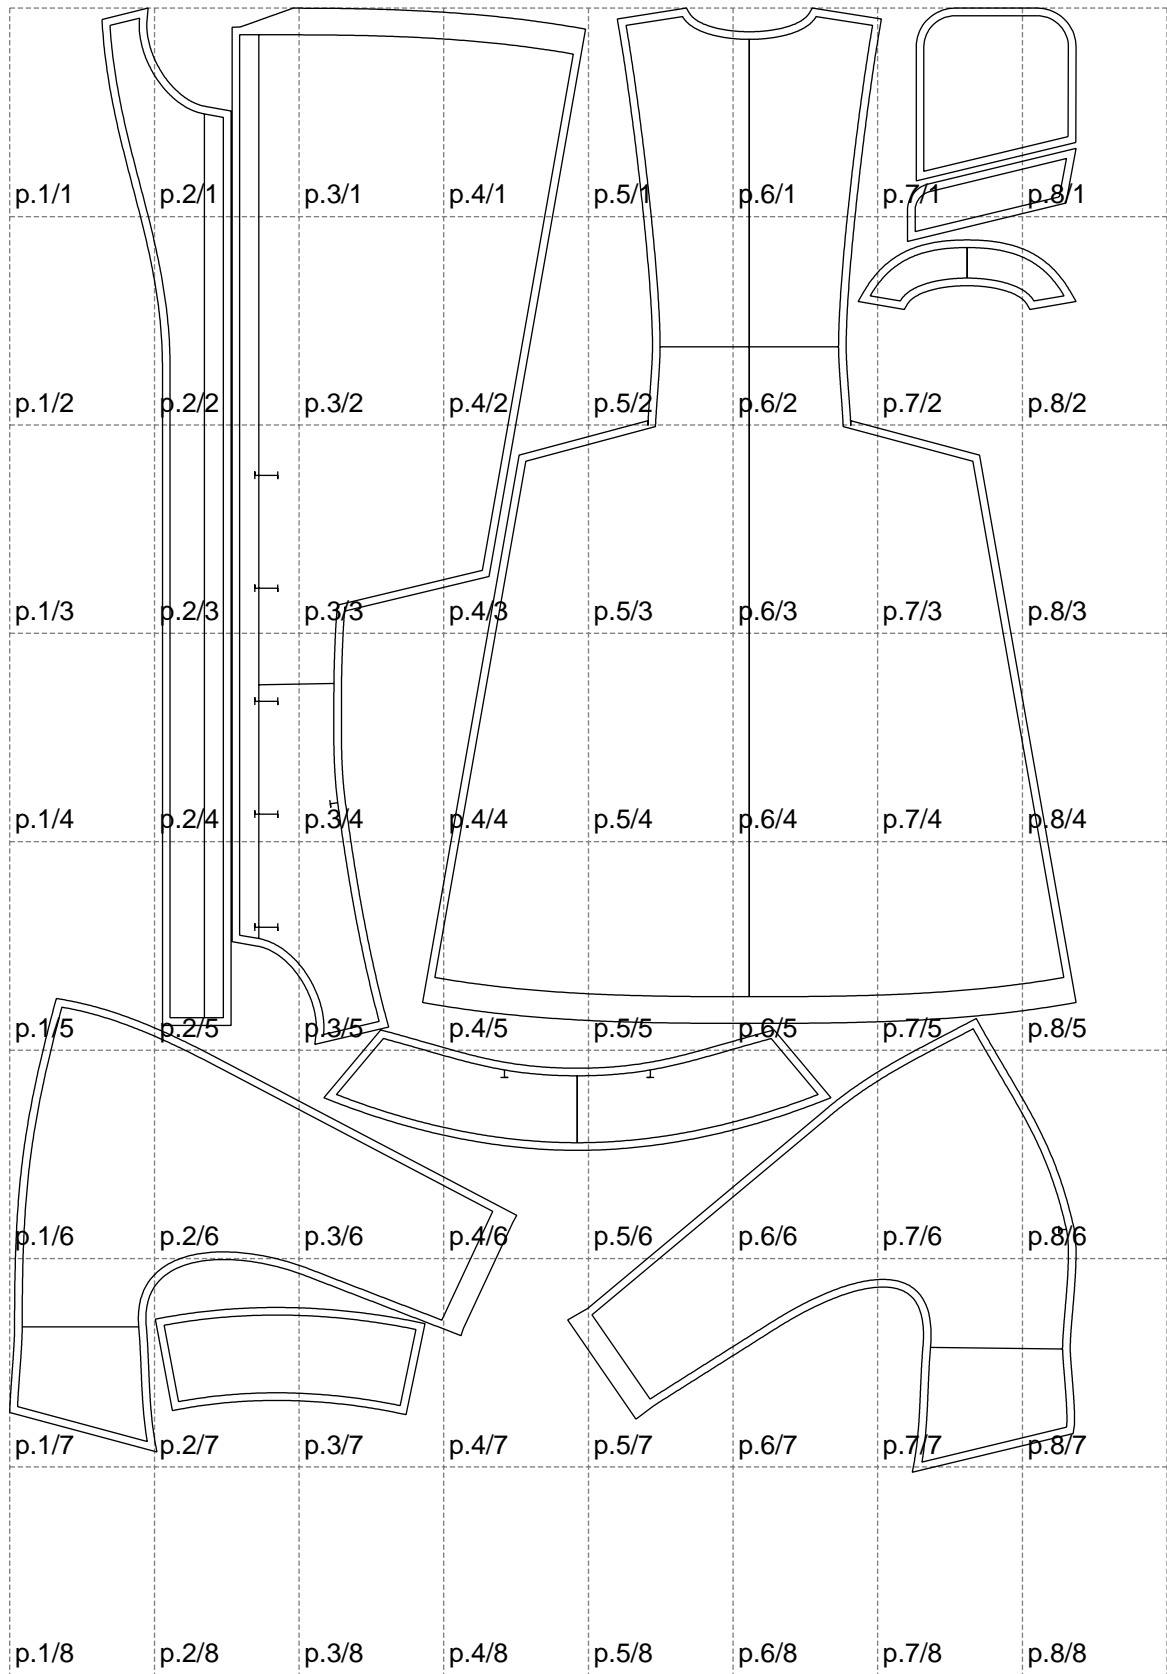

Not for print

Paper size: A4, size:1399.00 x1920.63 mm

# Example

size:1499.00 x3288.41 mm

Maneken =1 ver.0

rz\_1=170

rz\_16=108

rz\_17=92.5

rz\_18=89.2

rz\_19=116

rz\_20=113

---

. . . . .  
. . . . .  
. . . . .