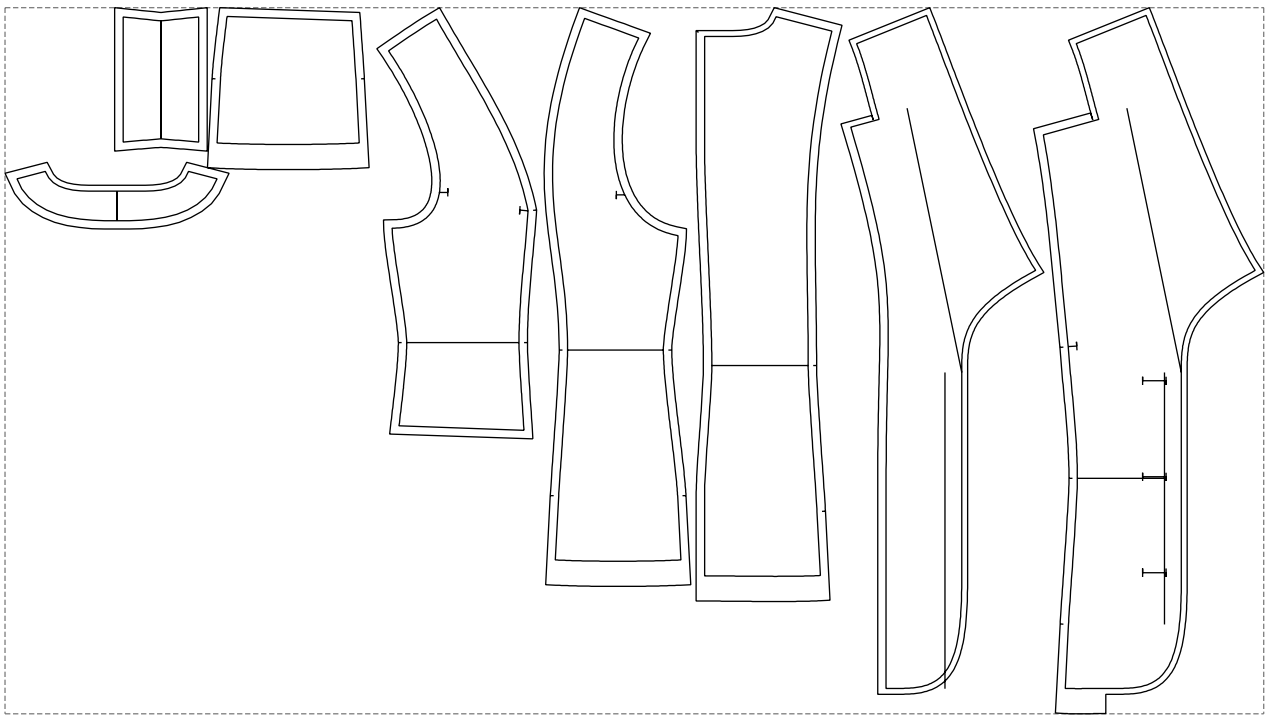

Not for print

Paper size: A4, size:1348.93 x1038.41 mm

# Example

size:1499.00 x841.10 mm

Maneken =1 ver.0

rz\_1=170

rz\_16=96

rz\_17=82

rz\_18=76

rz\_19=104

rz\_20=101.8

---

. . . . .  
. . . . .  
. . . . .