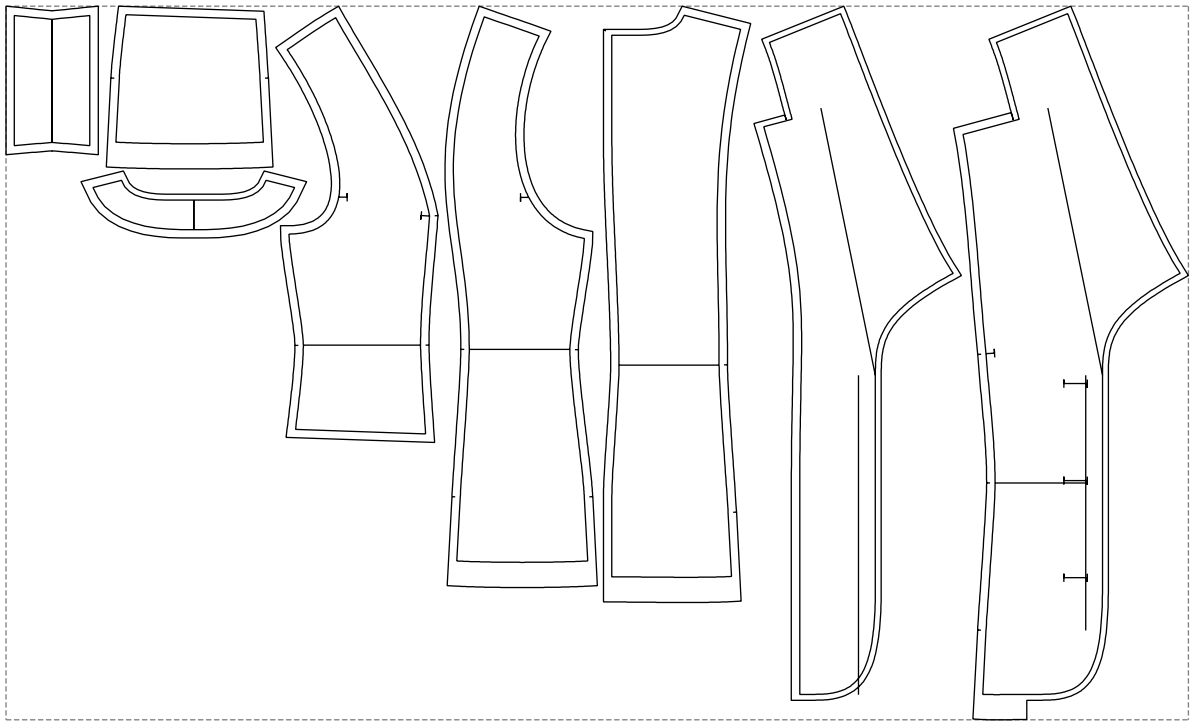

Not for print

Paper size: A4, size:1388.94 x1041.12 mm

# Example

size:1408.41 x850.09 mm

Maneken =1 ver.0

rz\_1=170

rz\_16=100

rz\_17=85.4

rz\_18=80.2

rz\_19=108

rz\_20=105.4

---

. . . . .  
. . . . .  
. . . . .