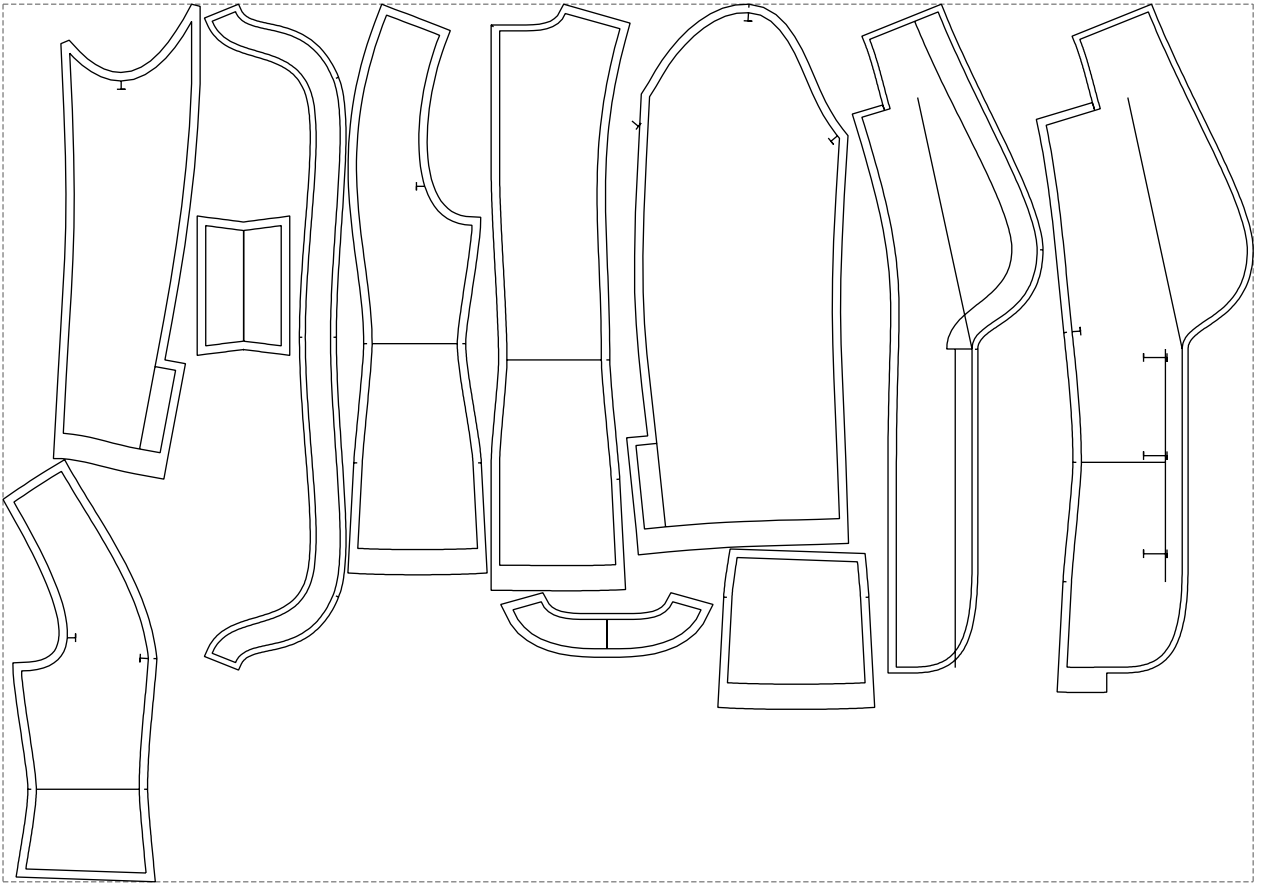

Not for print

Paper size: A4, size:1399.00 x1168.67 mm

# Example

size:1488.96 x1045.36 mm

Maneken =1 ver.0

rz\_1=170

rz\_16=92

rz\_17=78.8

rz\_18=71.8

rz\_19=100

rz\_20=98.1

---

. . . . .  
. . . . .  
. . . . .