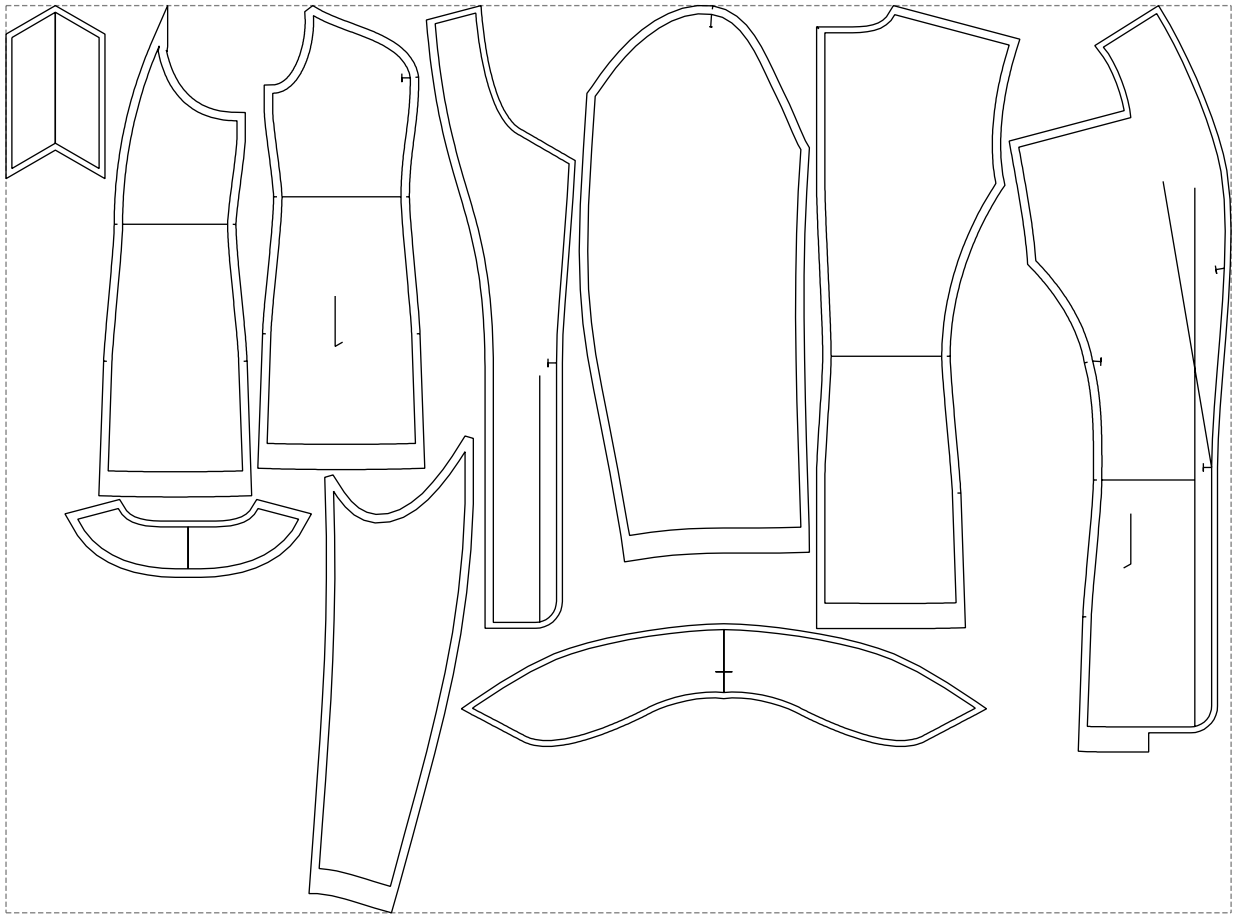

Not for print

Paper size: A4, size:1388.95 x1080.72 mm

# Example

size:1458.97 x1080.72 mm

Maneken =1 ver.0

rz\_1=170

rz\_16=104

rz\_17=88.9

rz\_18=84.4

rz\_19=112