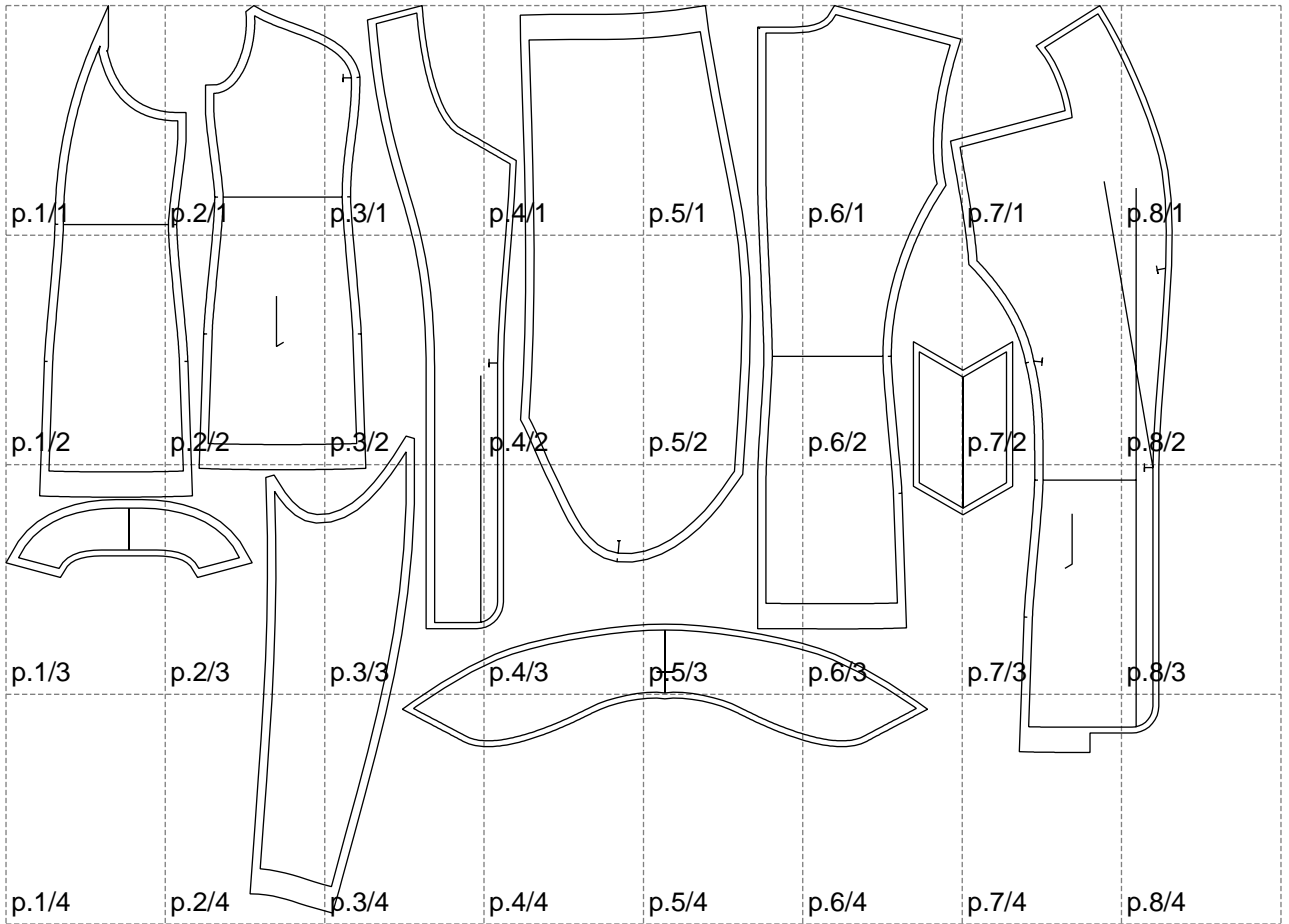

Not for print

Paper size: A4, size:1388.95 x1080.72 mm

# Example

size:1458.97 x1080.72 mm

Maneken =1 ver.0

rz\_1=170

rz\_16=104

rz\_17=88.9

rz\_18=84.4

rz\_19=112

rz\_20=109.3

---

. . . . .  
. . . . .  
. . . . .