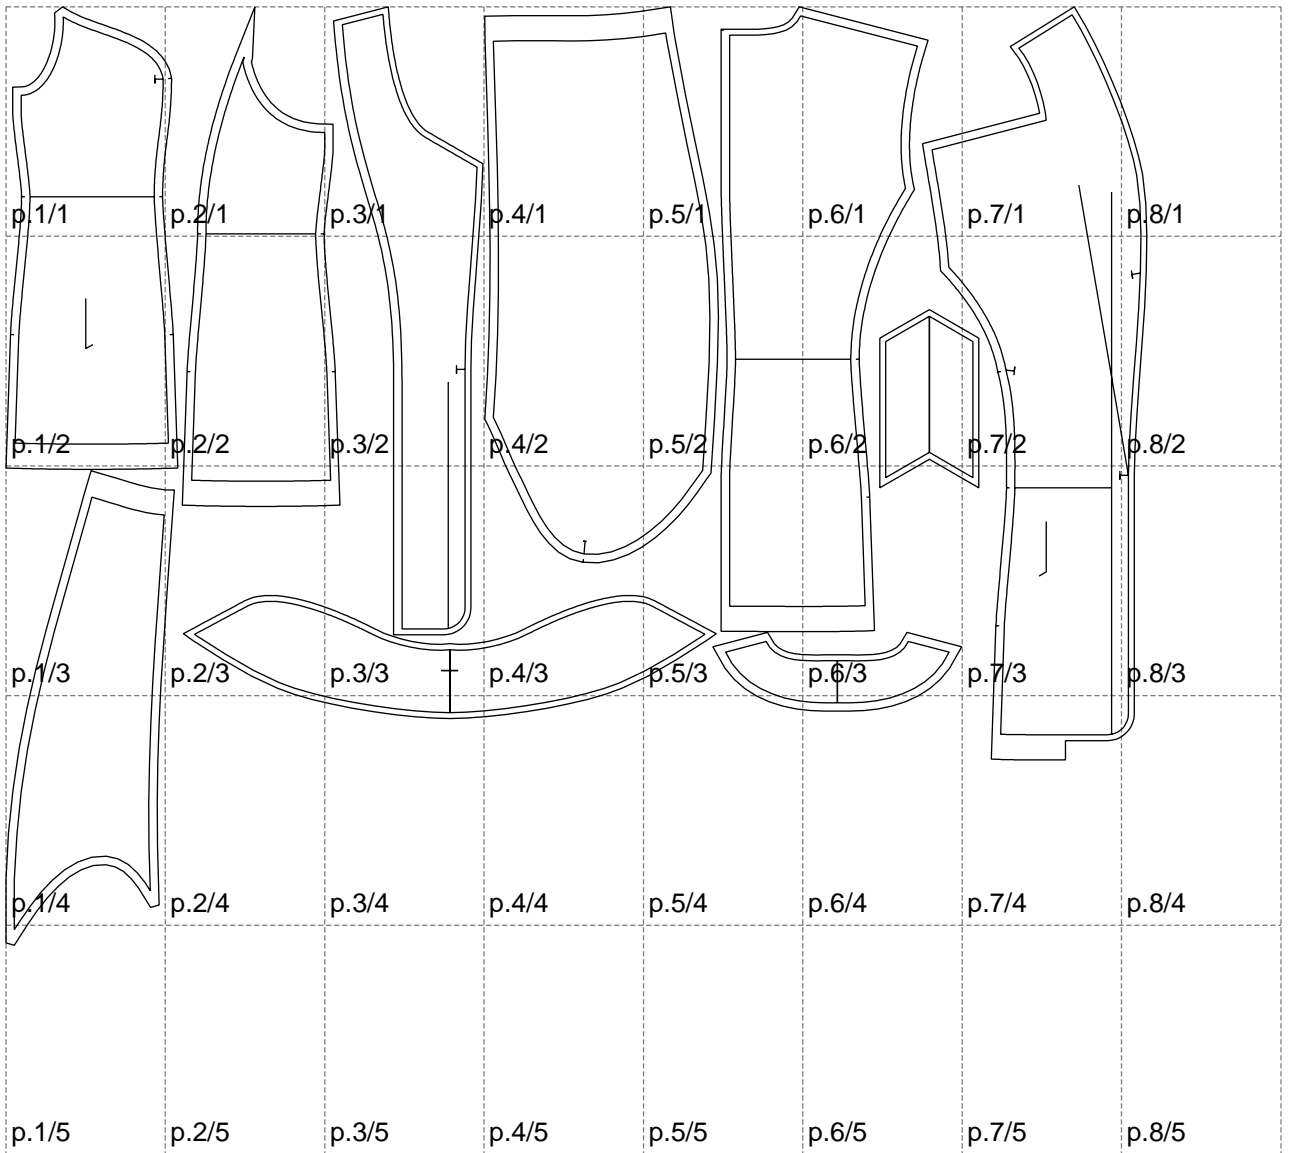

Not for print

Paper size: A4, size:1358.86 x1117.63 mm

# Example

size:1478.98 x1117.63 mm

Maneken =1 ver.0

rz\_1=170

rz\_16=108

rz\_17=92.5

rz\_18=89.2

rz\_19=116

rz\_20=113

---

. . . . .  
. . . . .  
. . . . .