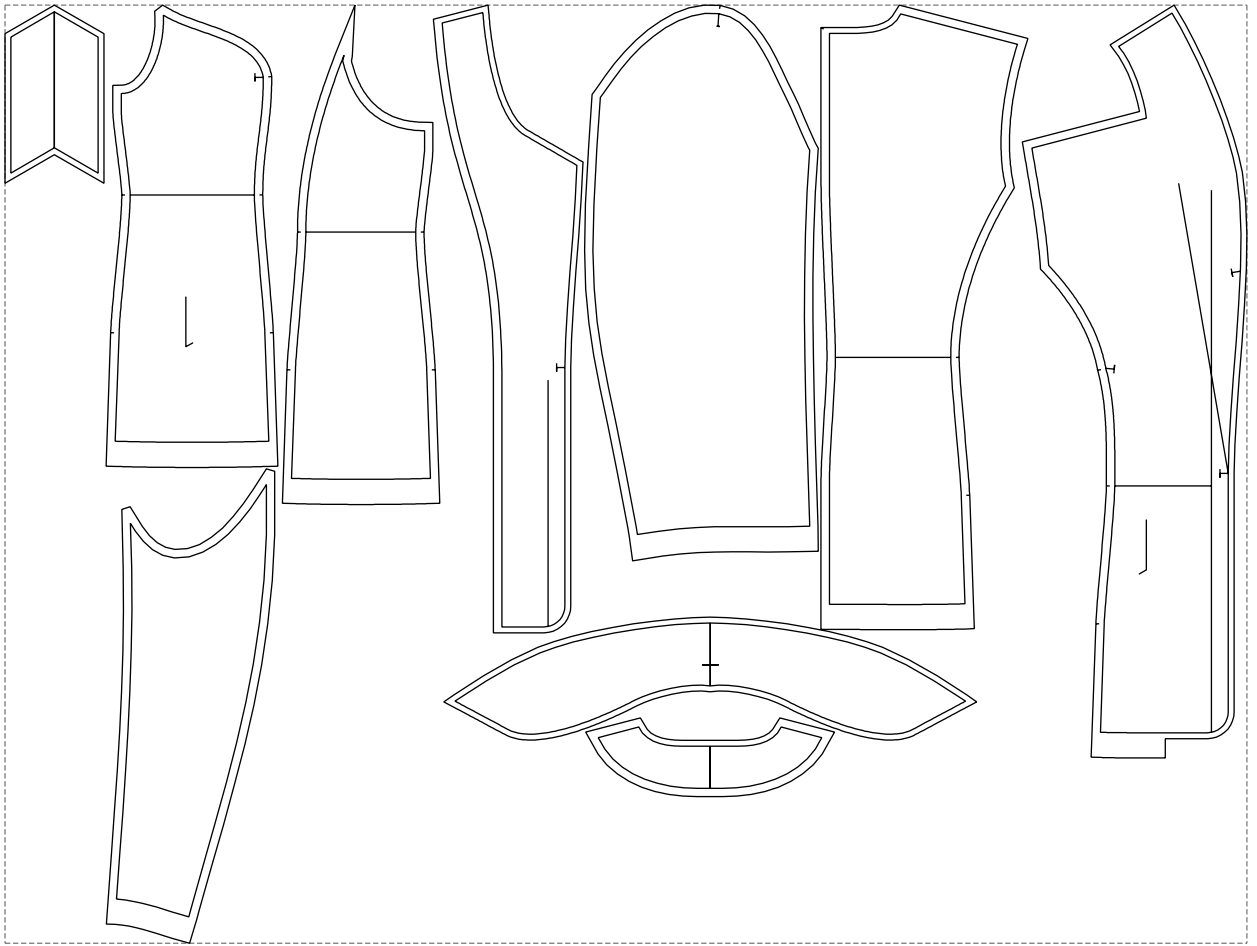

Not for print

Paper size: A4, size:1358.86 x1117.63 mm

# Example

size:1478.98 x1117.63 mm

Maneken =1 ver.0

rz\_1=170

rz\_16=108

rz\_17=92.5

rz\_18=89.2

rz\_19=116