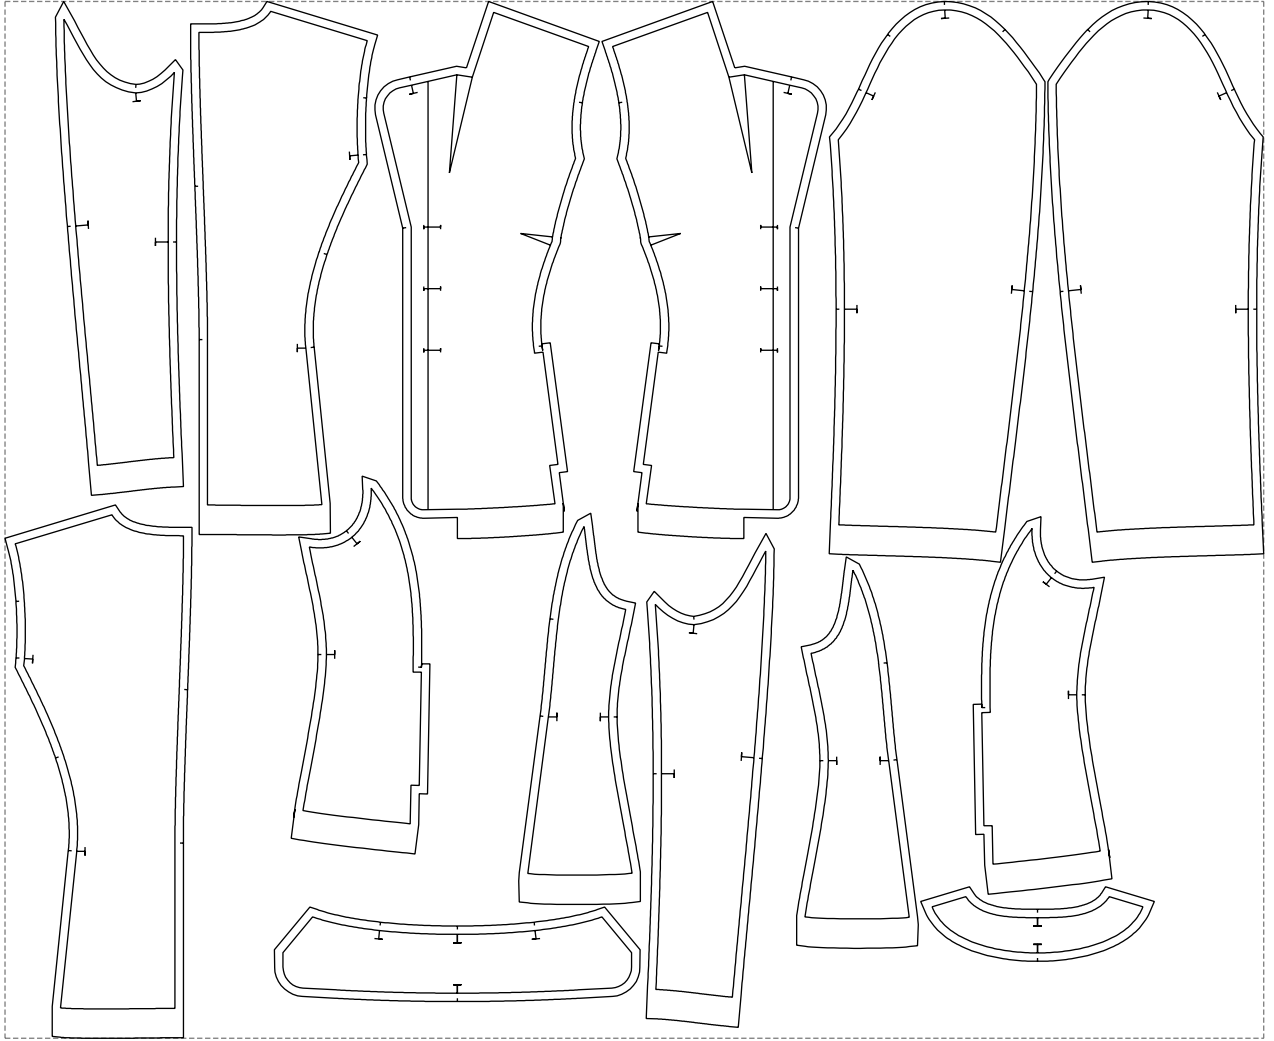

# Example

size:1499.00 x1234.96 mm

Maneken =1 ver.0

rz\_1=170

rz\_16=88

rz\_17=75.6

rz\_18=67.6

rz\_19=96