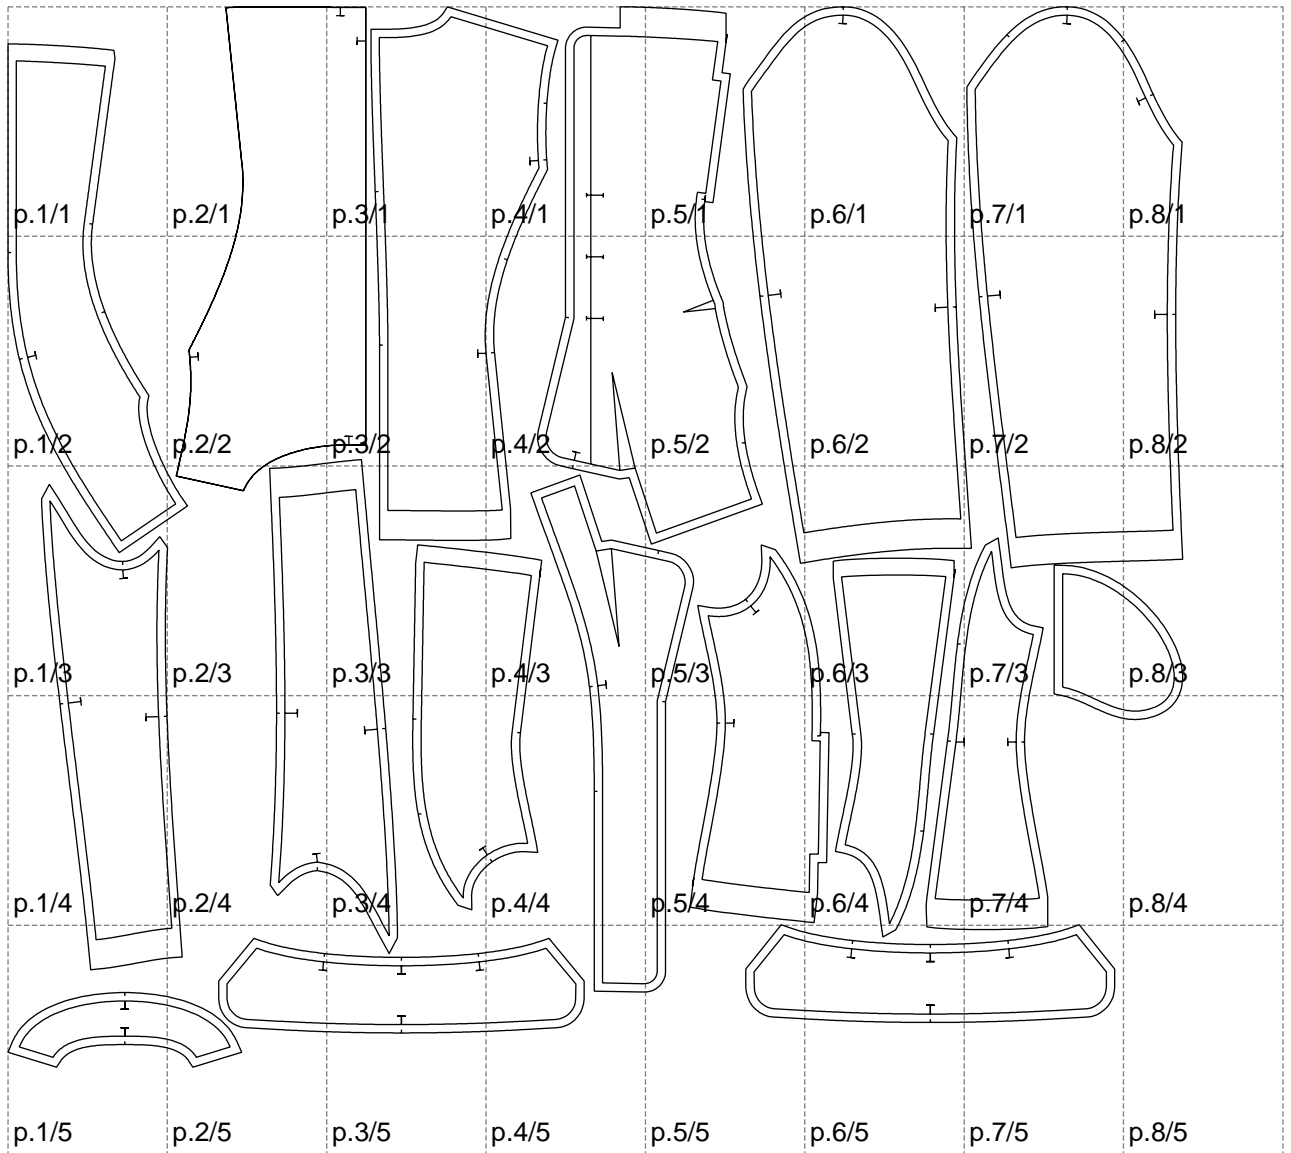

Not for print

Paper size: A4, size:1399.00 x1262.62 mm

# Example

size:1499.00 x1234.96 mm

Maneken =1 ver.0

rz\_1=170

rz\_16=88

rz\_17=75.6

rz\_18=67.6

rz\_19=96

rz\_20=94.6

---

. . . . .  
. . . . .  
. . . . .