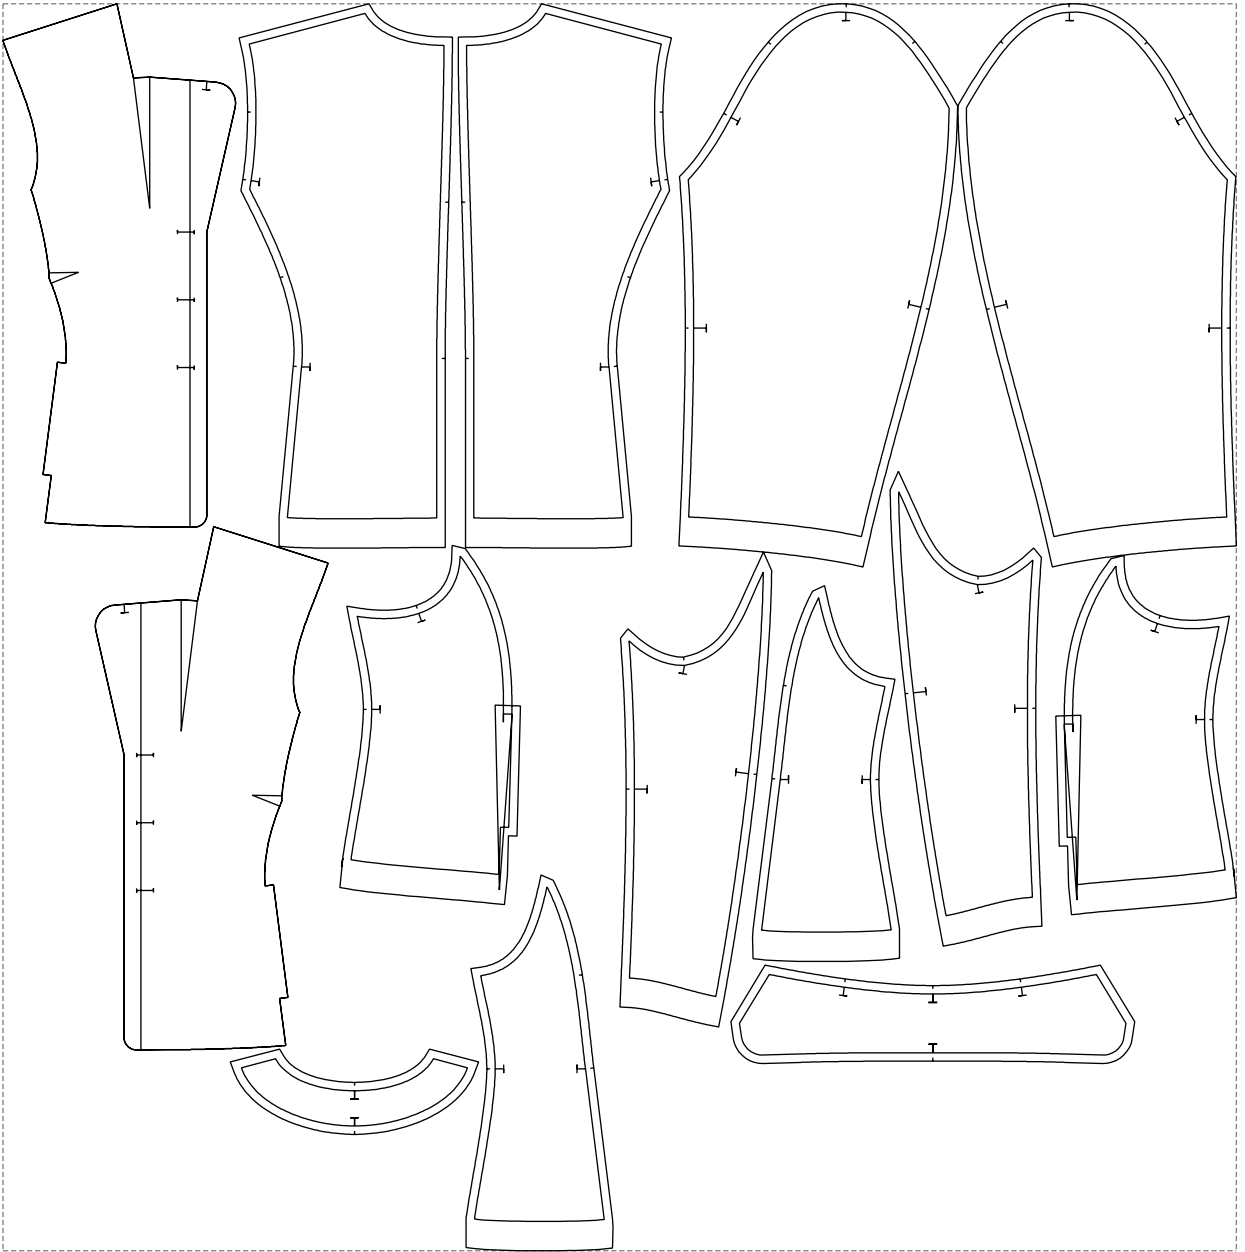

# Example

size:1468.95 x1485.42 mm

Maneken =1 ver.0

rz\_1=170

rz\_16=116

rz\_17=100

rz\_18=98.8

rz\_19=124