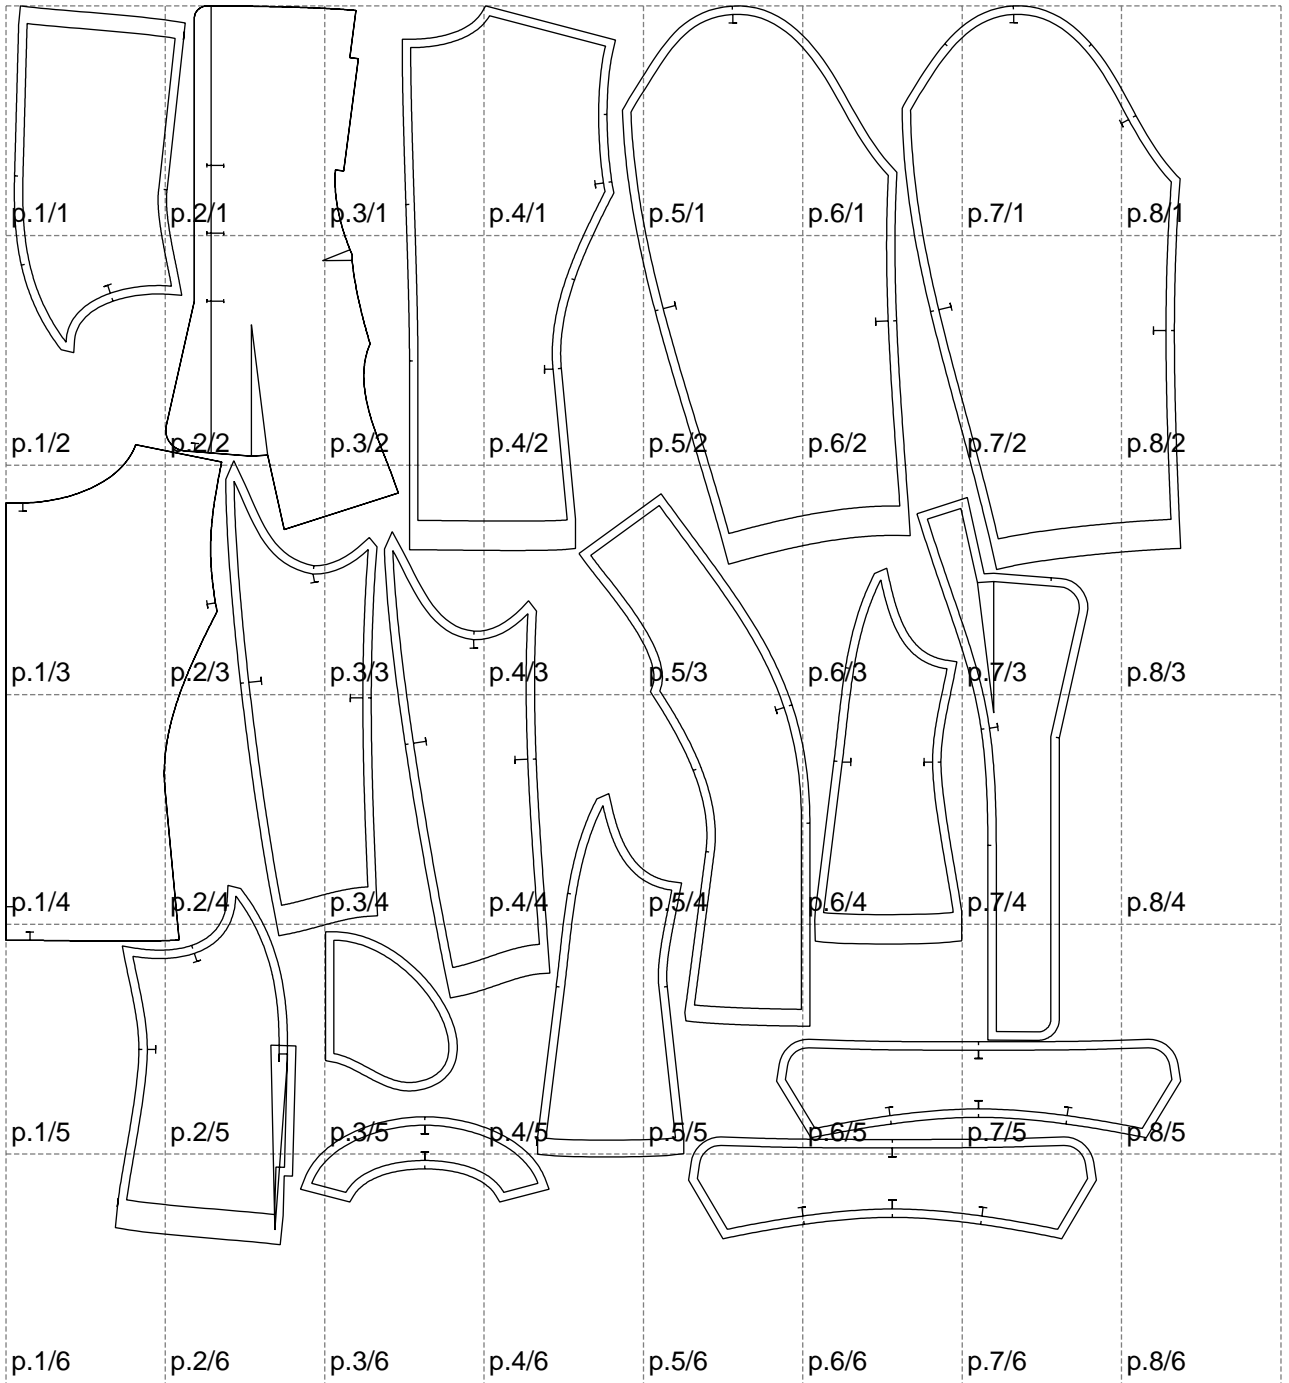

Not for print

Paper size: A4, size:1399.00 x1475.11 mm

# Example

size:1468.95 x1485.42 mm

Maneken =1 ver.0

rz\_1=170

rz\_16=116

rz\_17=100

rz\_18=98.8

rz\_19=124

rz\_20=121

---

. . . . .  
. . . . .  
. . . . .