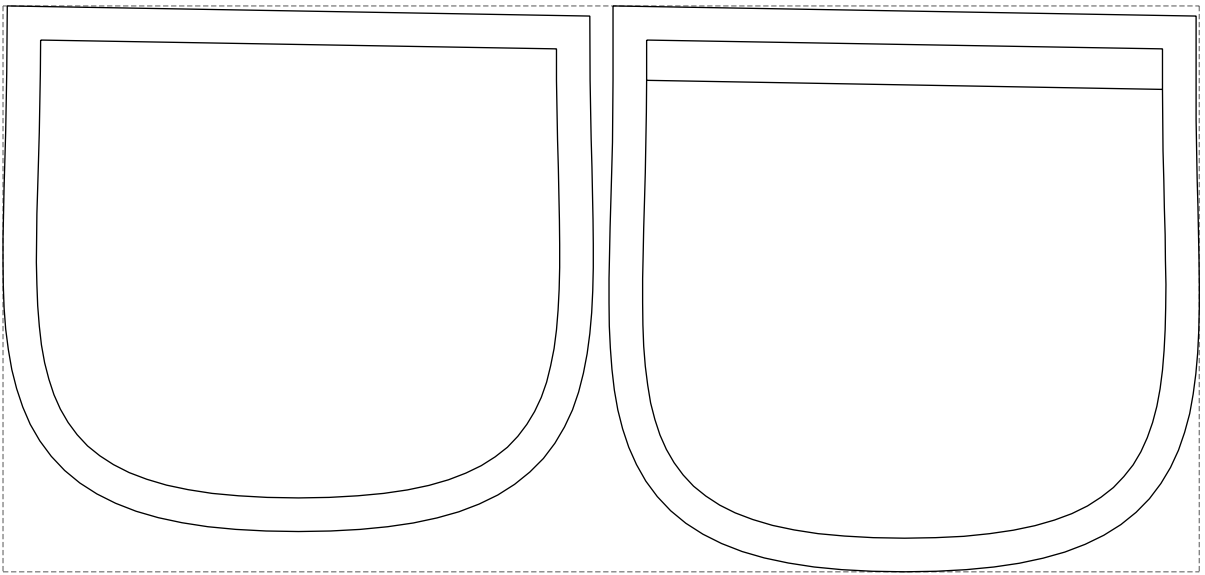

Not for print

Paper size: A4, size:1399.00 x873.45 mm

# Example

size:356.23 x168.55 mm

Maneken =1 ver.0

rz\_1=170

rz\_16=96

rz\_17=82

rz\_18=76

rz\_19=104

rz\_20=101.8

---

. . . . .  
. . . . .  
. . . . .