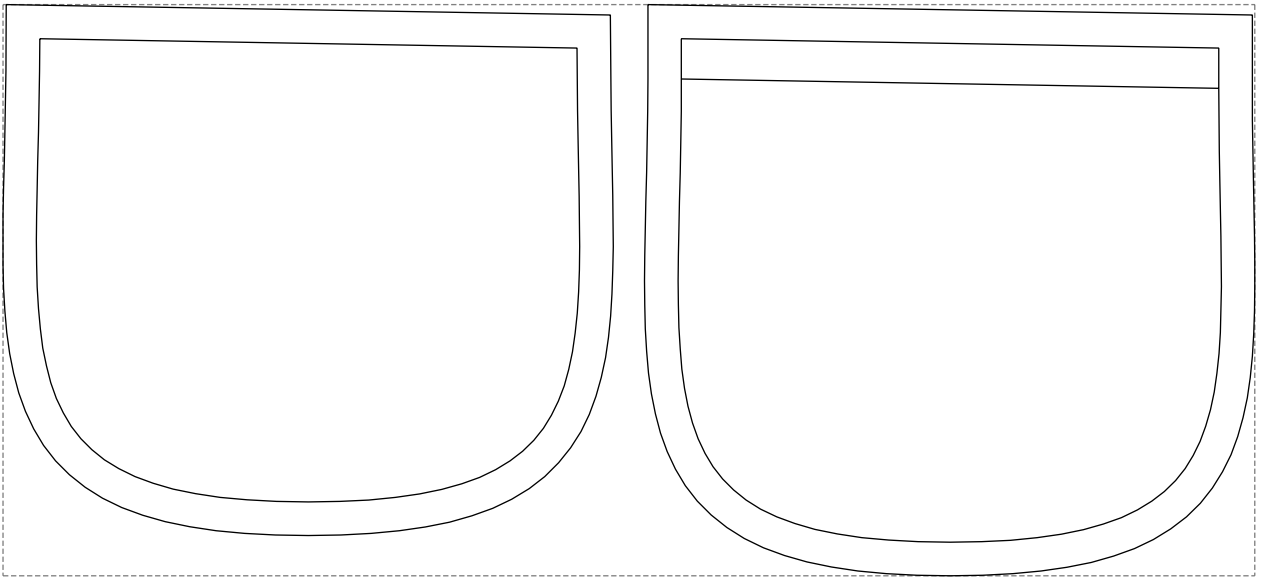

Not for print

Paper size: A4, size:1399.00 x905.37 mm

# Example

size:372.75 x170.12 mm

Maneken =1 ver.0

rz\_1=170

rz\_16=100

rz\_17=85.4

rz\_18=80.2

rz\_19=108

rz\_20=105.4

---

. . . . .  
. . . . .  
. . . . .