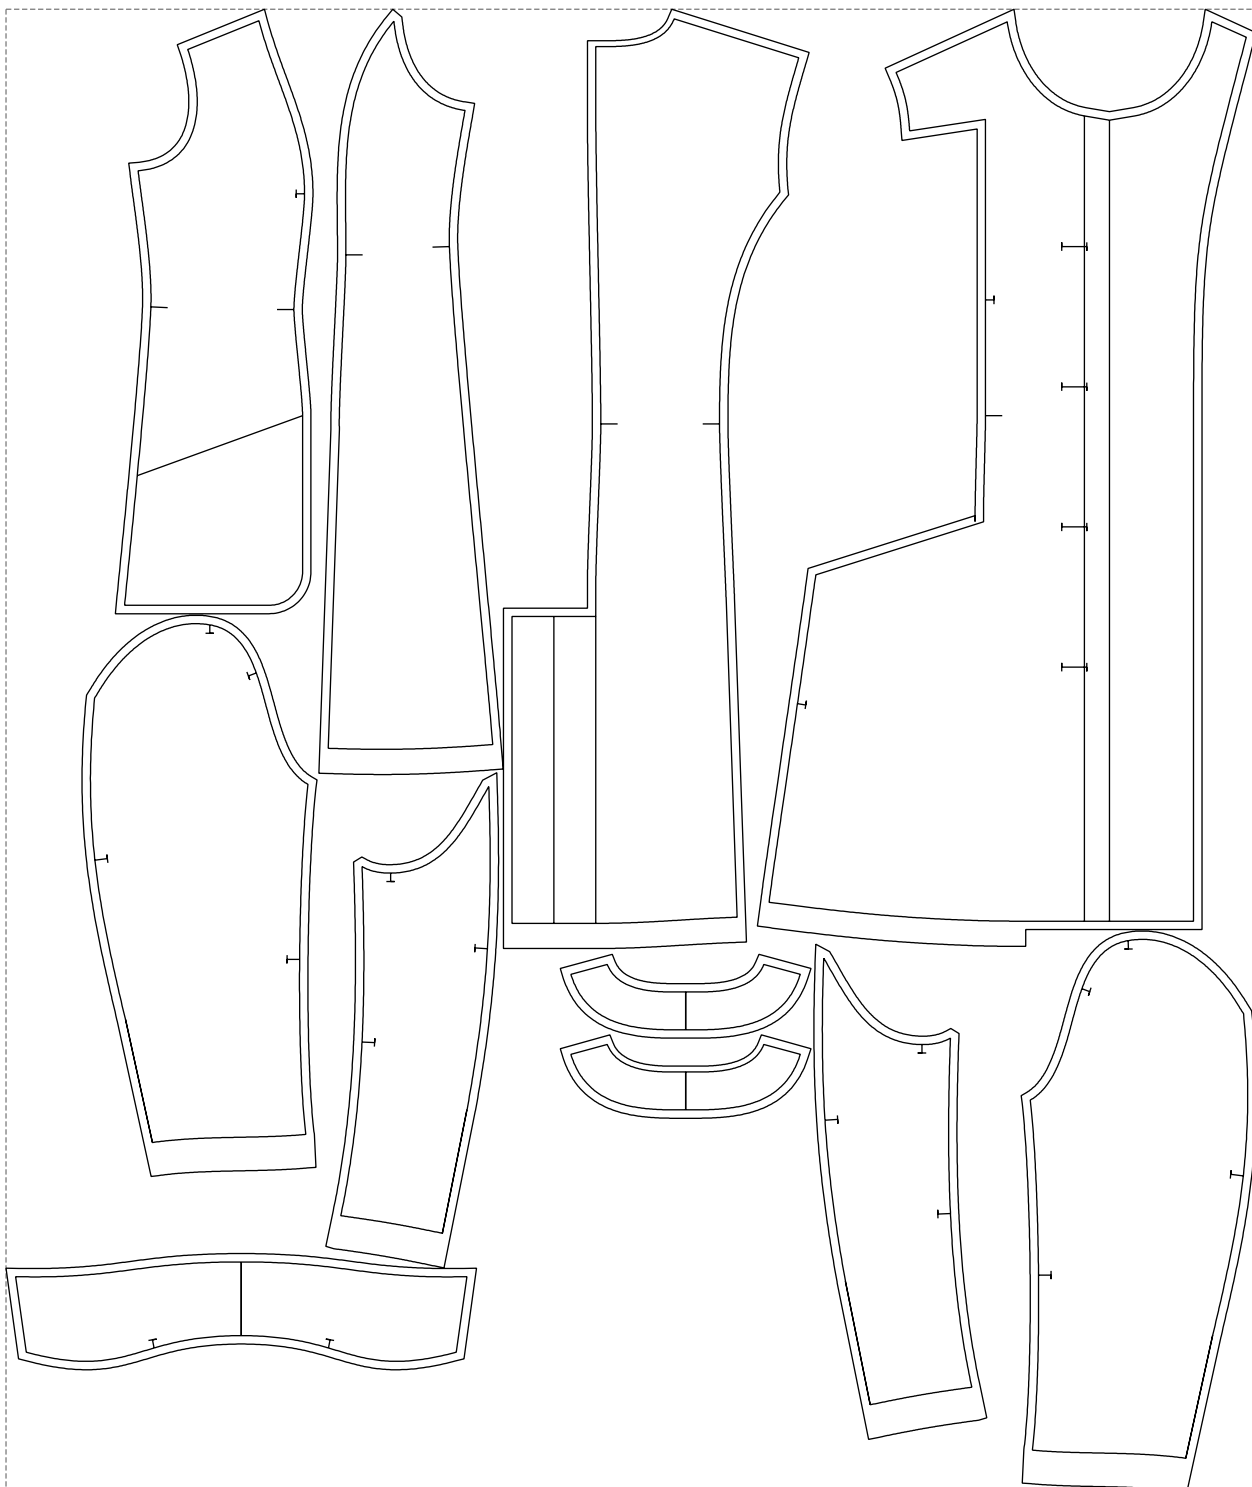

Not for print

Paper size: A4, size:1368.75 x1495.50 mm

# Example

size:1488.91 x1766.47 mm

Maneken =1 ver.0

rz\_1=170

rz\_16=104

rz\_17=88.9

rz\_18=84.4

rz\_19=112