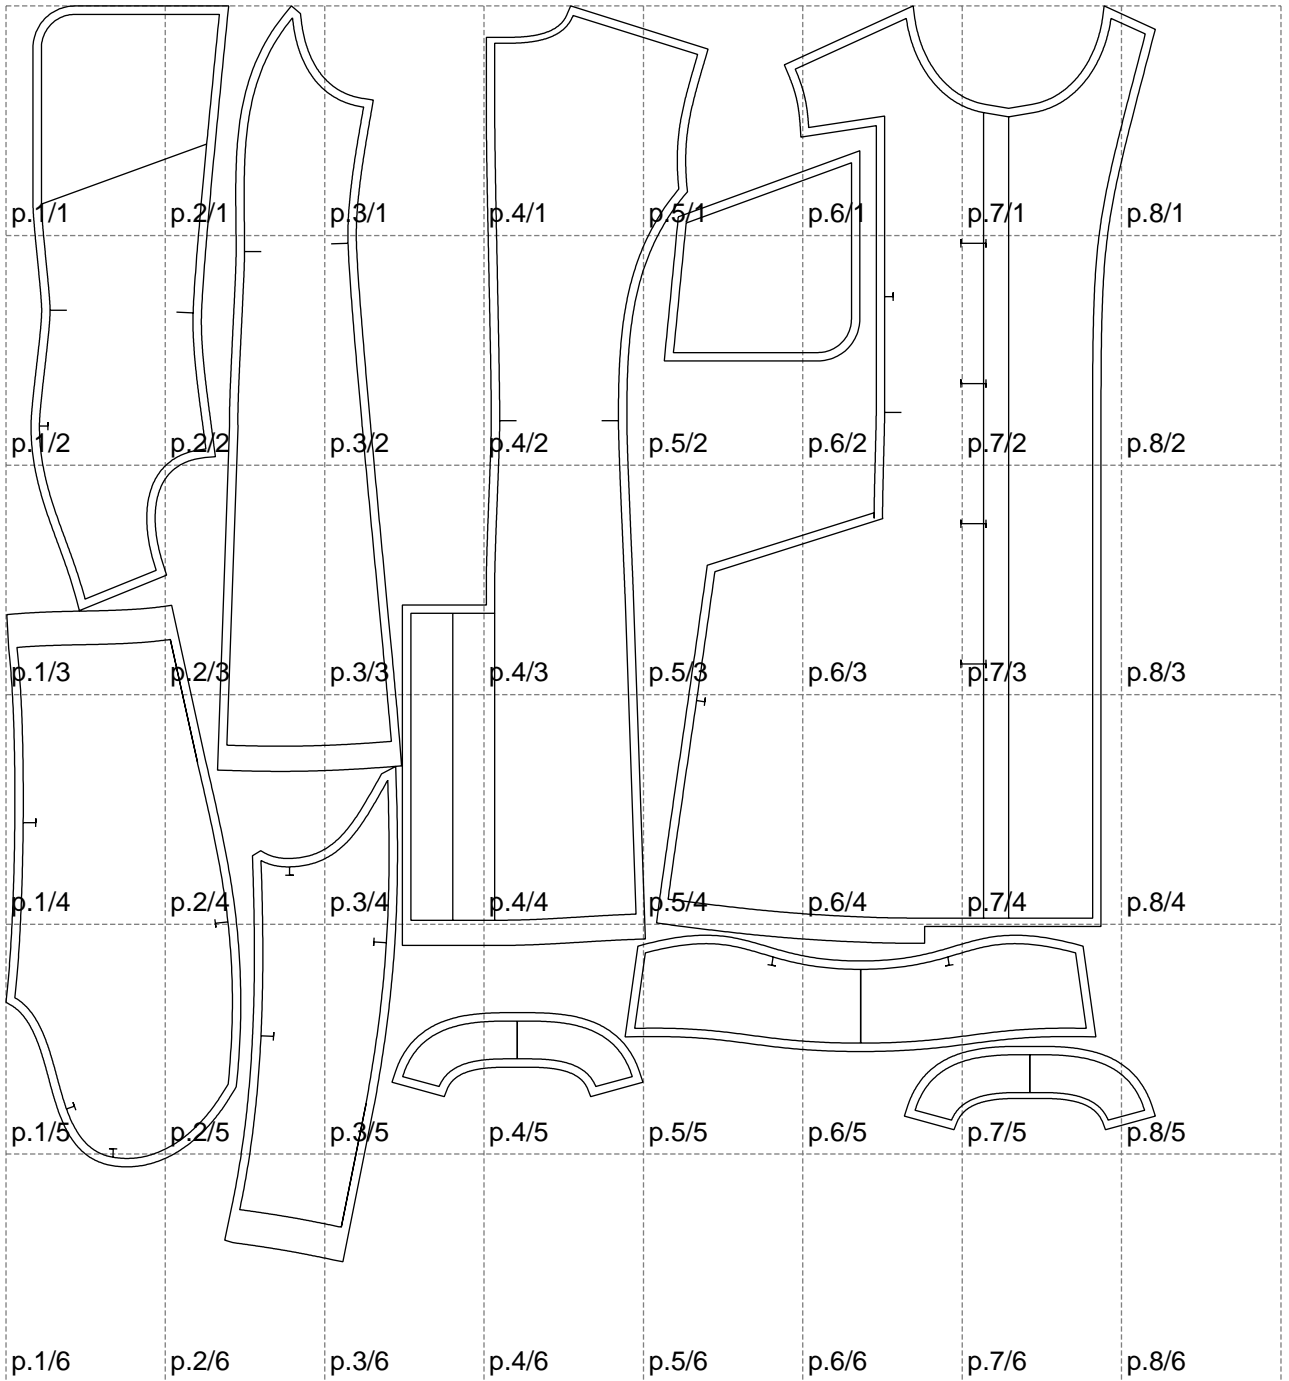

Not for print

Paper size: A4, size:1368.75 x1495.50 mm

# Example

size:1488.91 x1766.47 mm

Maneken =1 ver.0

rz\_1=170

rz\_16=104

rz\_17=88.9

rz\_18=84.4

rz\_19=112

rz\_20=109.3

---

. . . . .  
. . . . .  
. . . . .