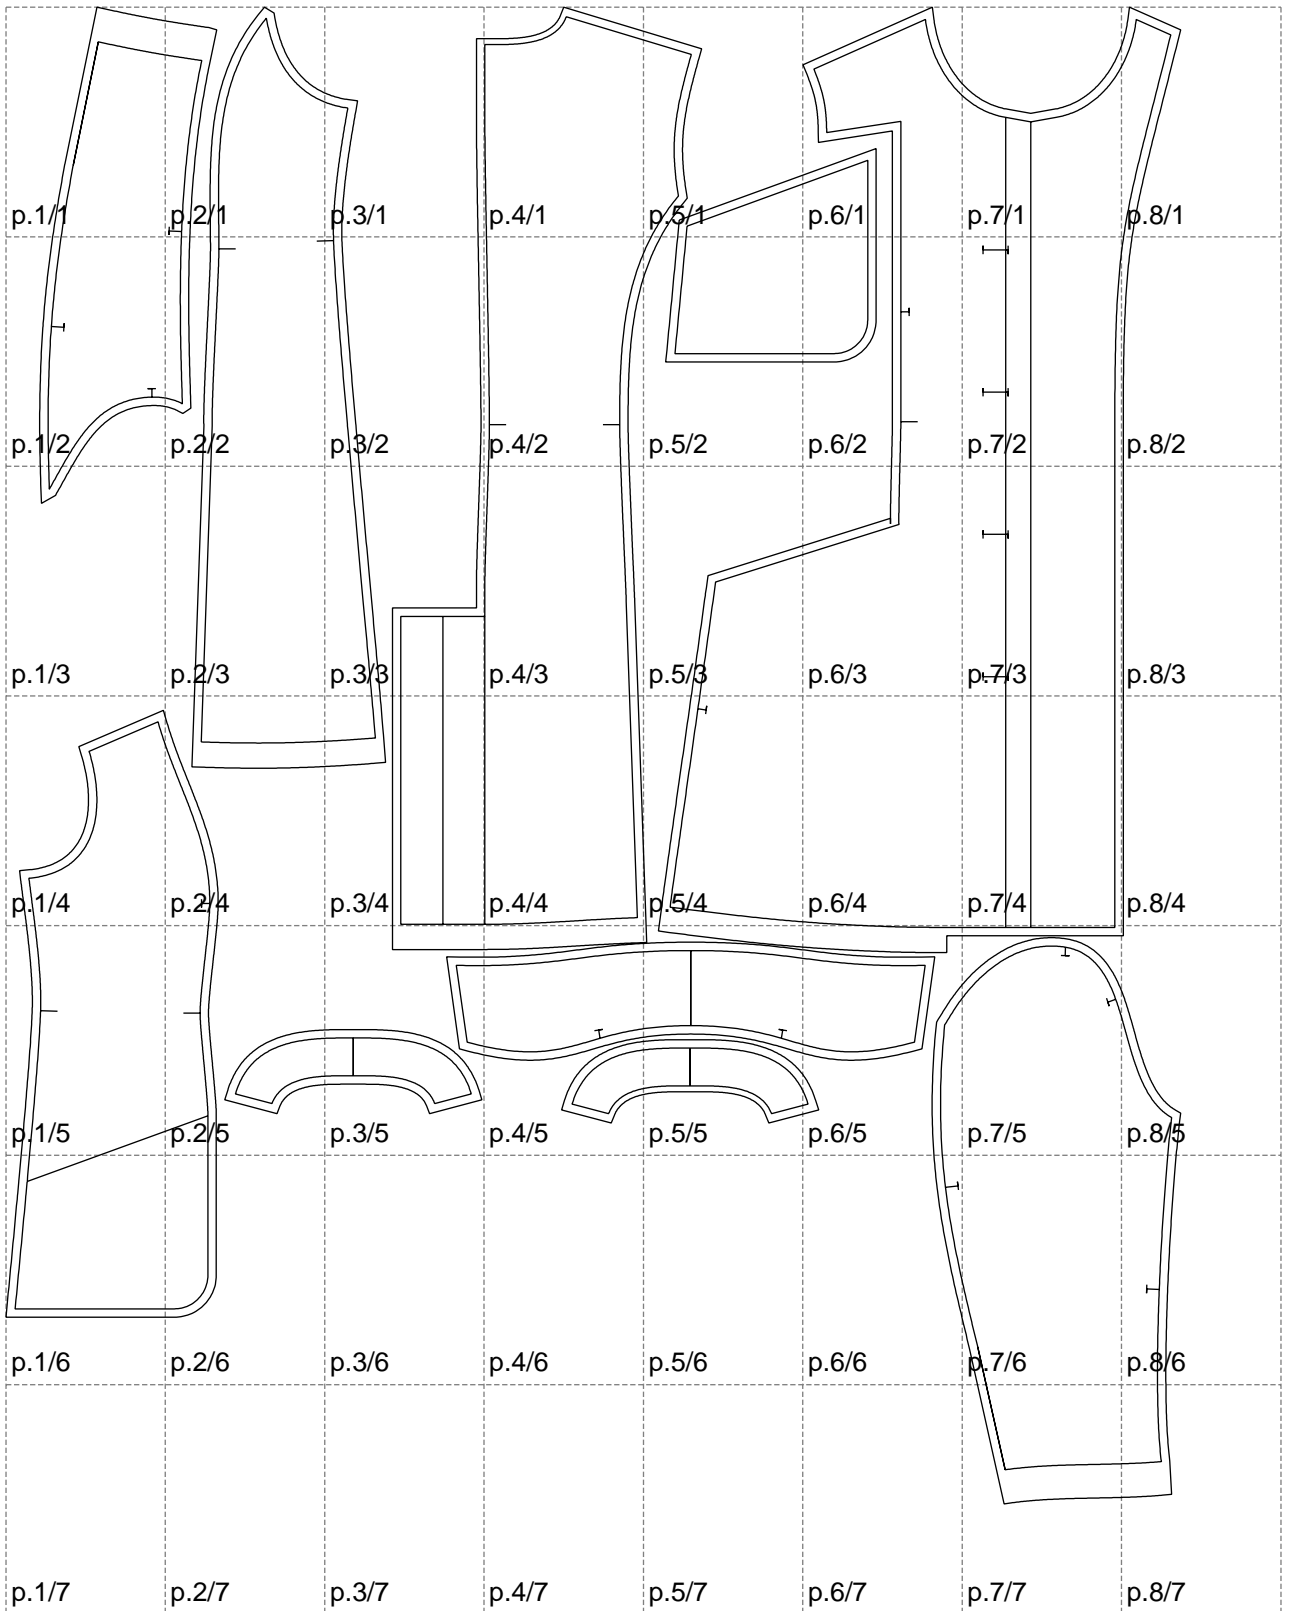

Not for print

Paper size: A4, size:1399.00 x1782.22 mm

# Example

size:1478.95 x1833.37 mm

Maneken =1 ver.0

rz\_1=170

rz\_16=112

rz\_17=96.2

rz\_18=94

rz\_19=120

rz\_20=117

---

. . . . .  
. . . . .  
. . . . .