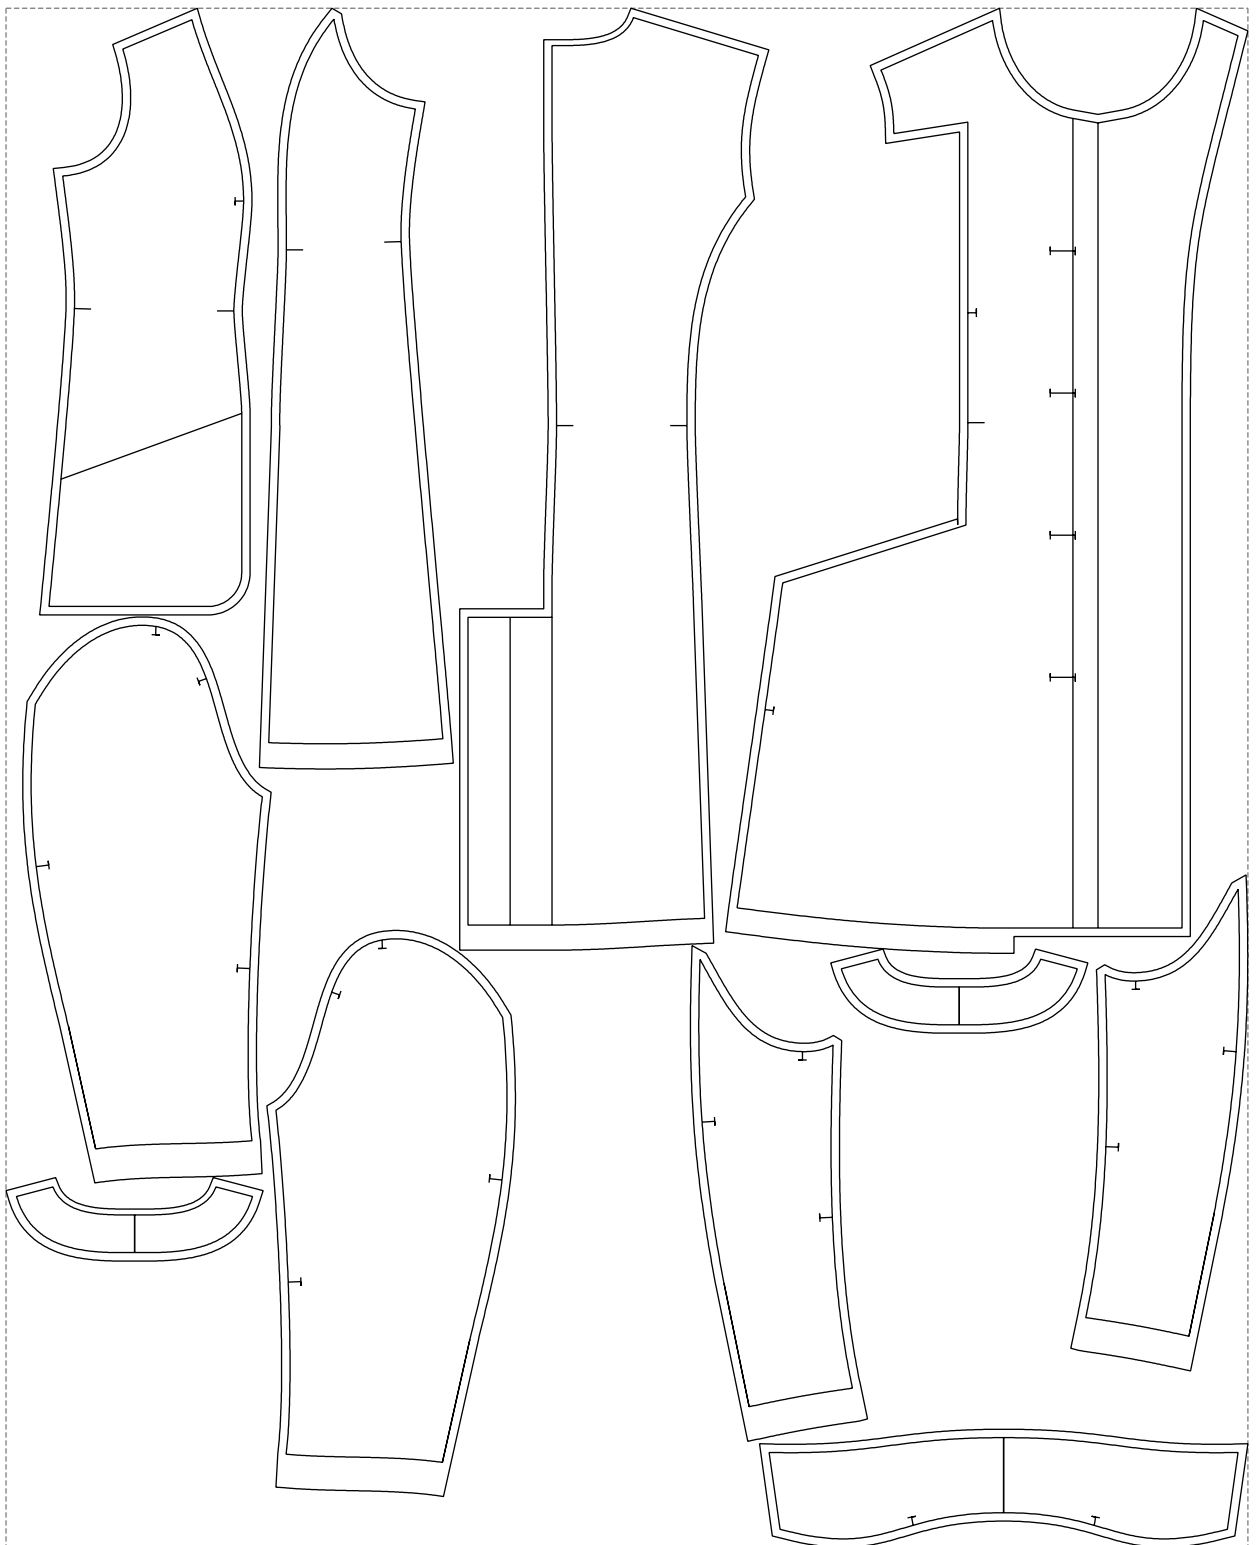

Not for print

Paper size: A4, size:1399.00 x1782.22 mm

# Example

size:1478.95 x1833.37 mm

Maneken =1 ver.0

rz\_1=170

rz\_16=112

rz\_17=96.2

rz\_18=94

rz\_19=120