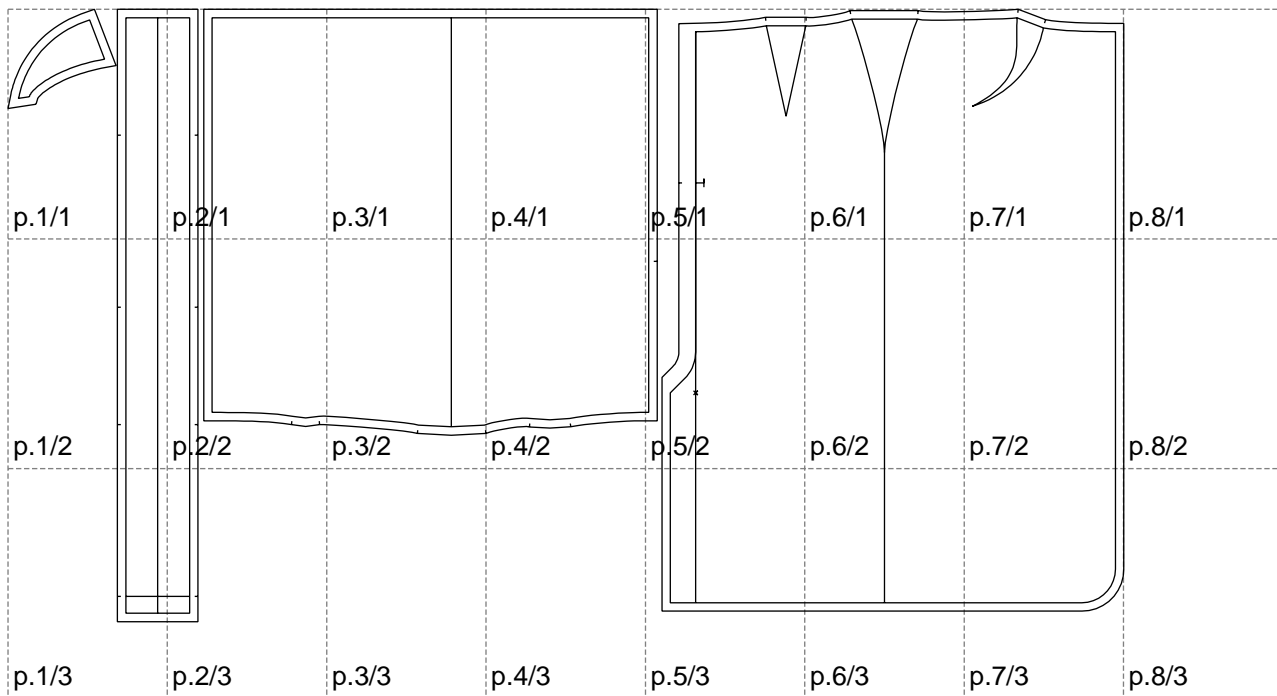

Not for print

Paper size: A4, size:1328.99 x729.14 mm

# Example

size:1328.99 x729.14 mm

Maneken =1 ver.0

rz\_1=170

rz\_16=88

rz\_17=75.6

rz\_18=67.6

rz\_19=96

rz\_20=94.6

---

. . . . .  
. . . . .  
. . . . .