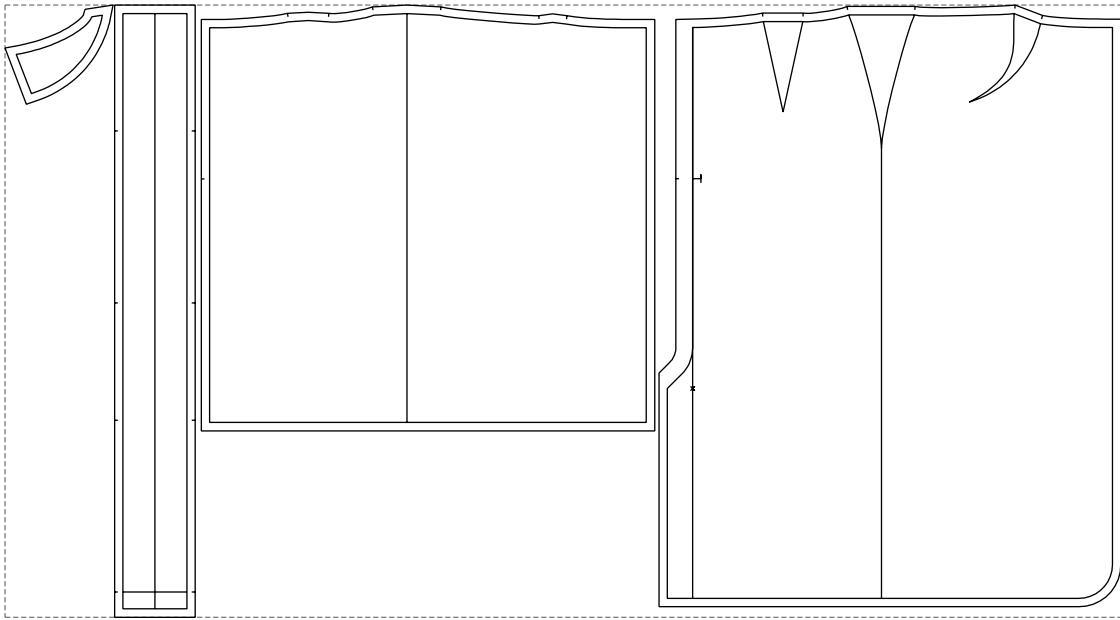

Not for print

Paper size: A4, size:1328.99 x729.14 mm

# Example

size:1328.99 x729.14 mm

Maneken =1 ver.0

rz\_1=170

rz\_16=88

rz\_17=75.6

rz\_18=67.6

rz\_19=96

rz\_20=94.6

---

. . . . .  
. . . . .  
. . . . .