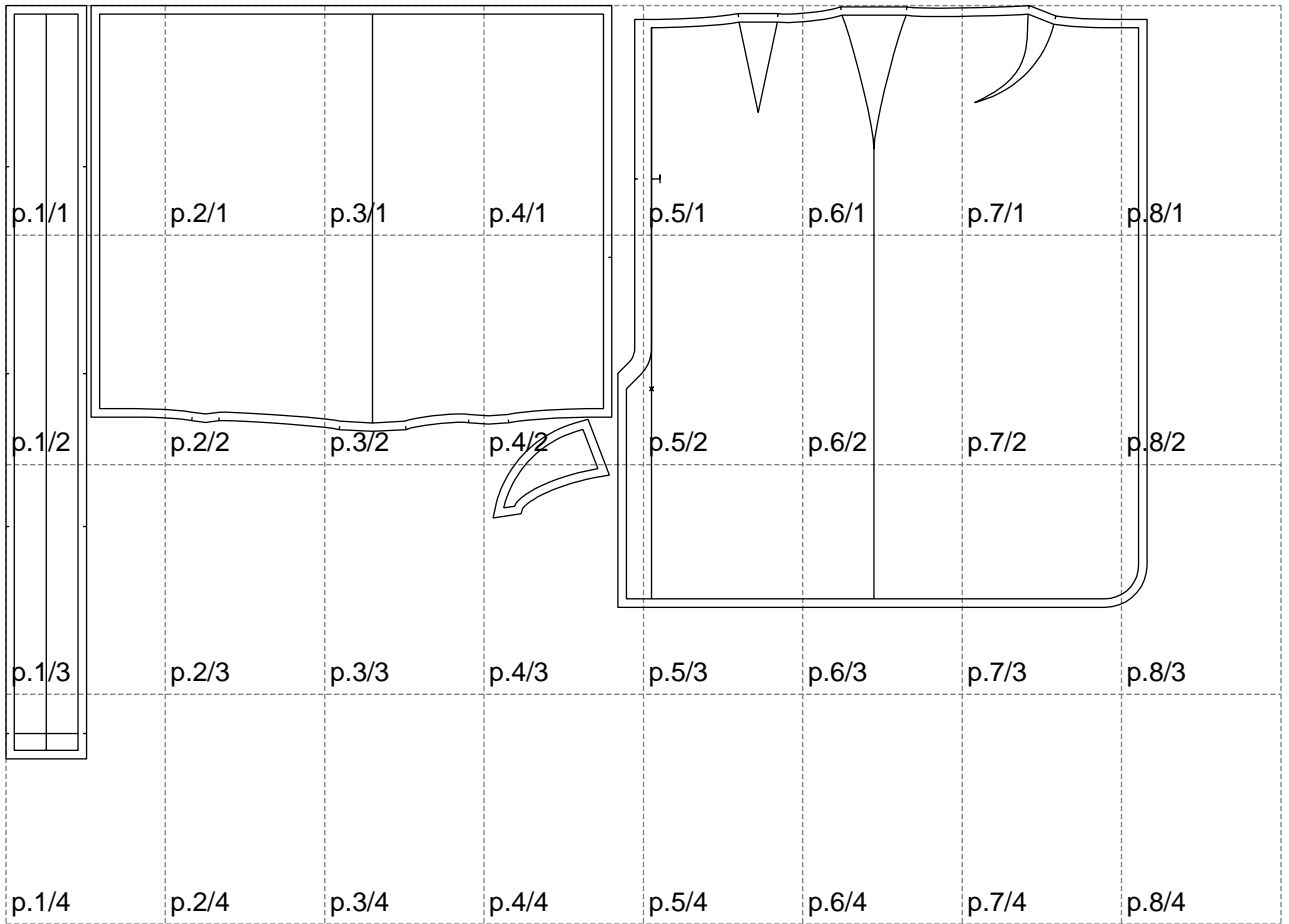

Not for print

Paper size: A4, size:1358.91 x896.98 mm

# Example

size:1499.00 x896.98 mm

Maneken =1 ver.0

rz\_1=170

rz\_16=104

rz\_17=88.9

rz\_18=84.4

rz\_19=112

rz\_20=109.3

---

. . . . .  
. . . . .  
. . . . .