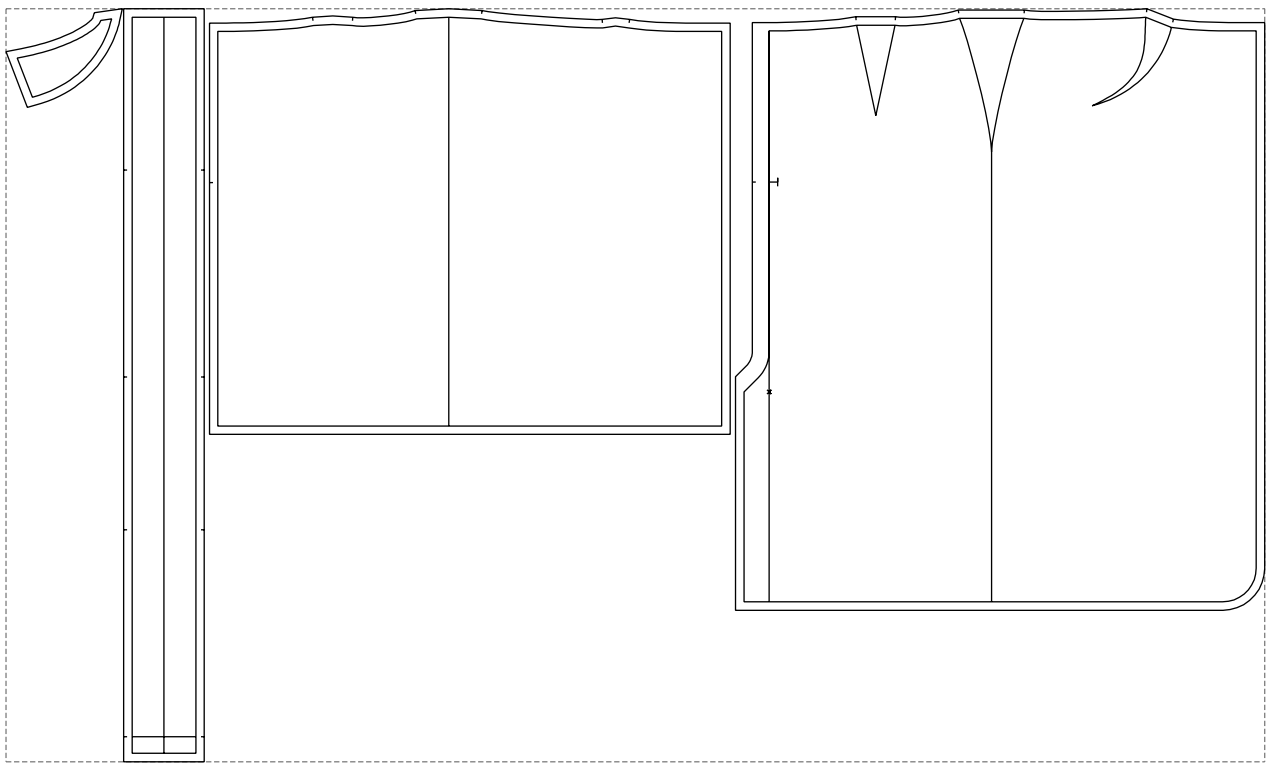

Not for print

Paper size: A4, size:1358.91 x896.98 mm

# Example

size:1499.00 x896.98 mm

Maneken =1 ver.0

rz\_1=170

rz\_16=104

rz\_17=88.9

rz\_18=84.4

rz\_19=112

rz\_20=109.3

---

. . . . .  
. . . . .  
. . . . .