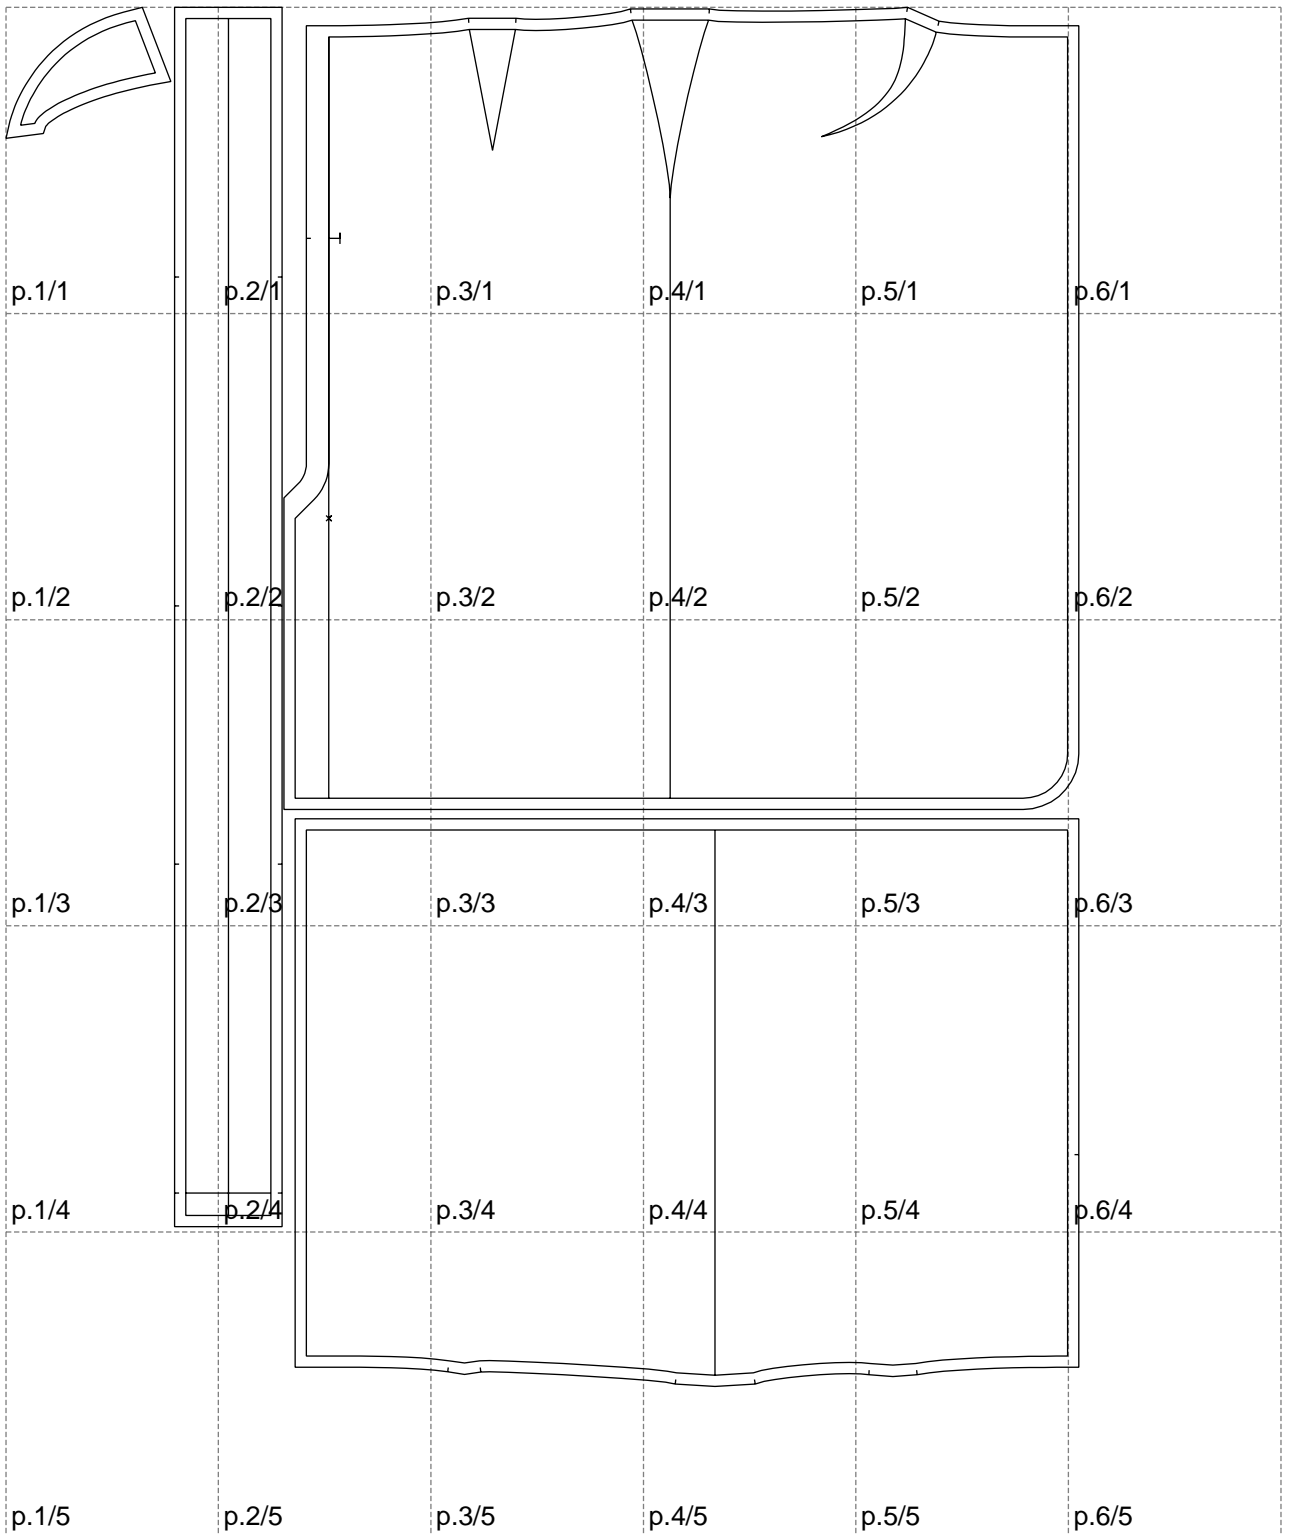

Not for print

Paper size: A4, size:958.40 x1231.54 mm

# Example

size:958.31 x1231.54 mm

Maneken =1 ver.0

rz\_1=170

rz\_16=120

rz\_17=104

rz\_18=103.6

rz\_19=128

rz\_20=125.1

---

. . . . .  
. . . . .  
. . . . .