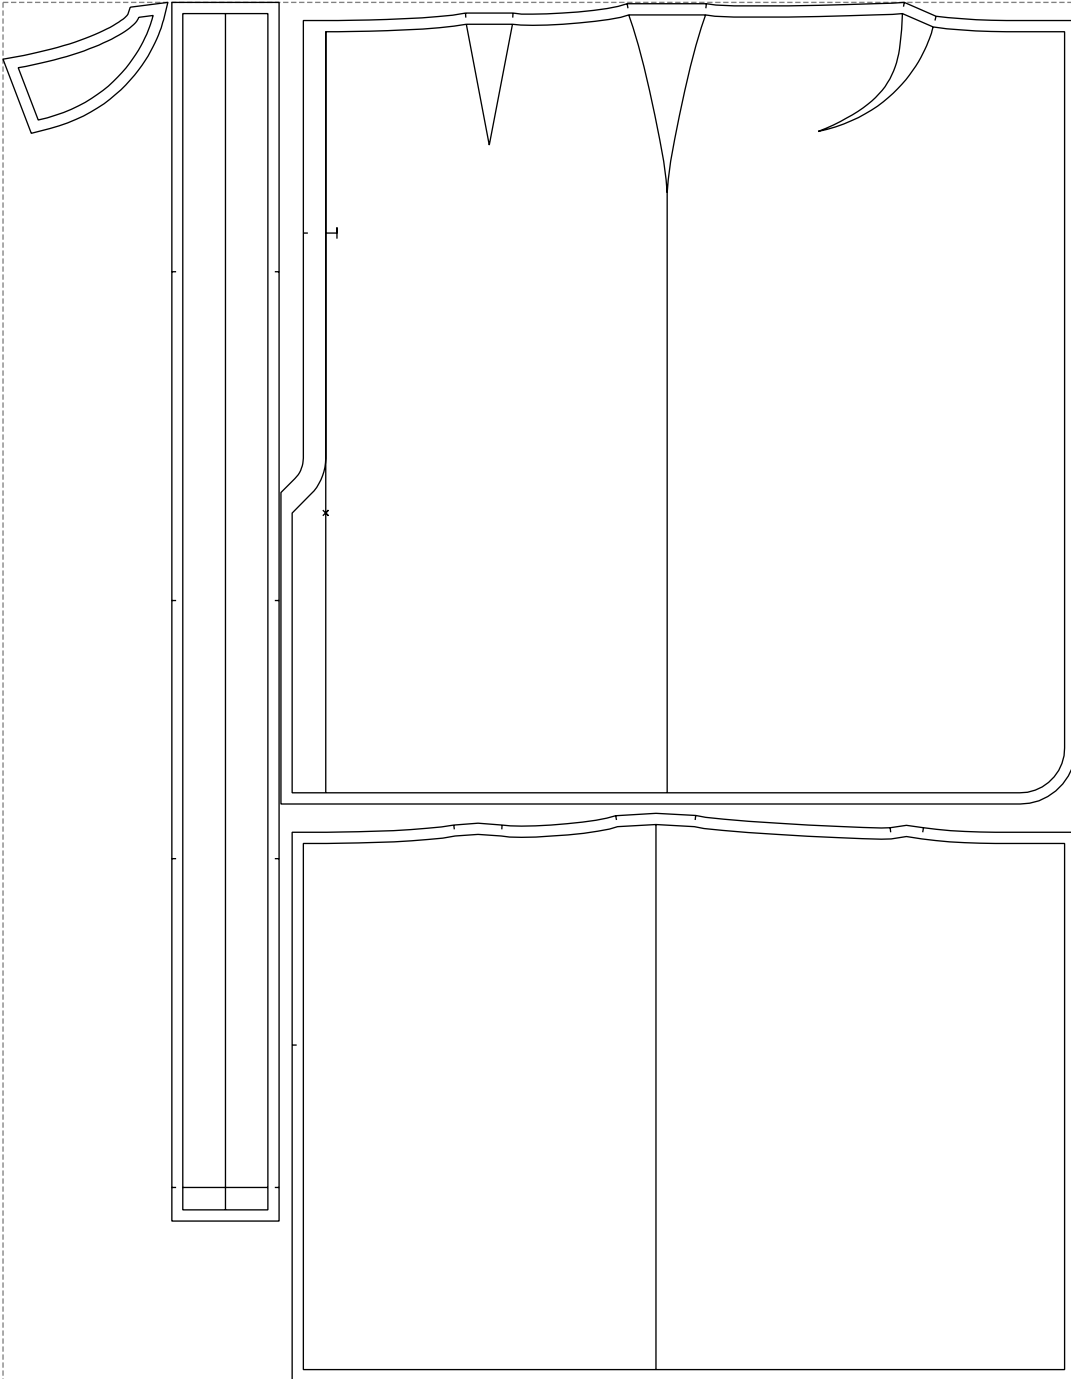

Not for print

Paper size: A4, size:958.40 x1231.54 mm

# Example

size:958.31 x1231.54 mm

Maneken =1 ver.0

rz\_1=170

rz\_16=120

rz\_17=104

rz\_18=103.6

rz\_19=128

rz\_20=125.1

---

. . . . .  
. . . . .  
. . . . .