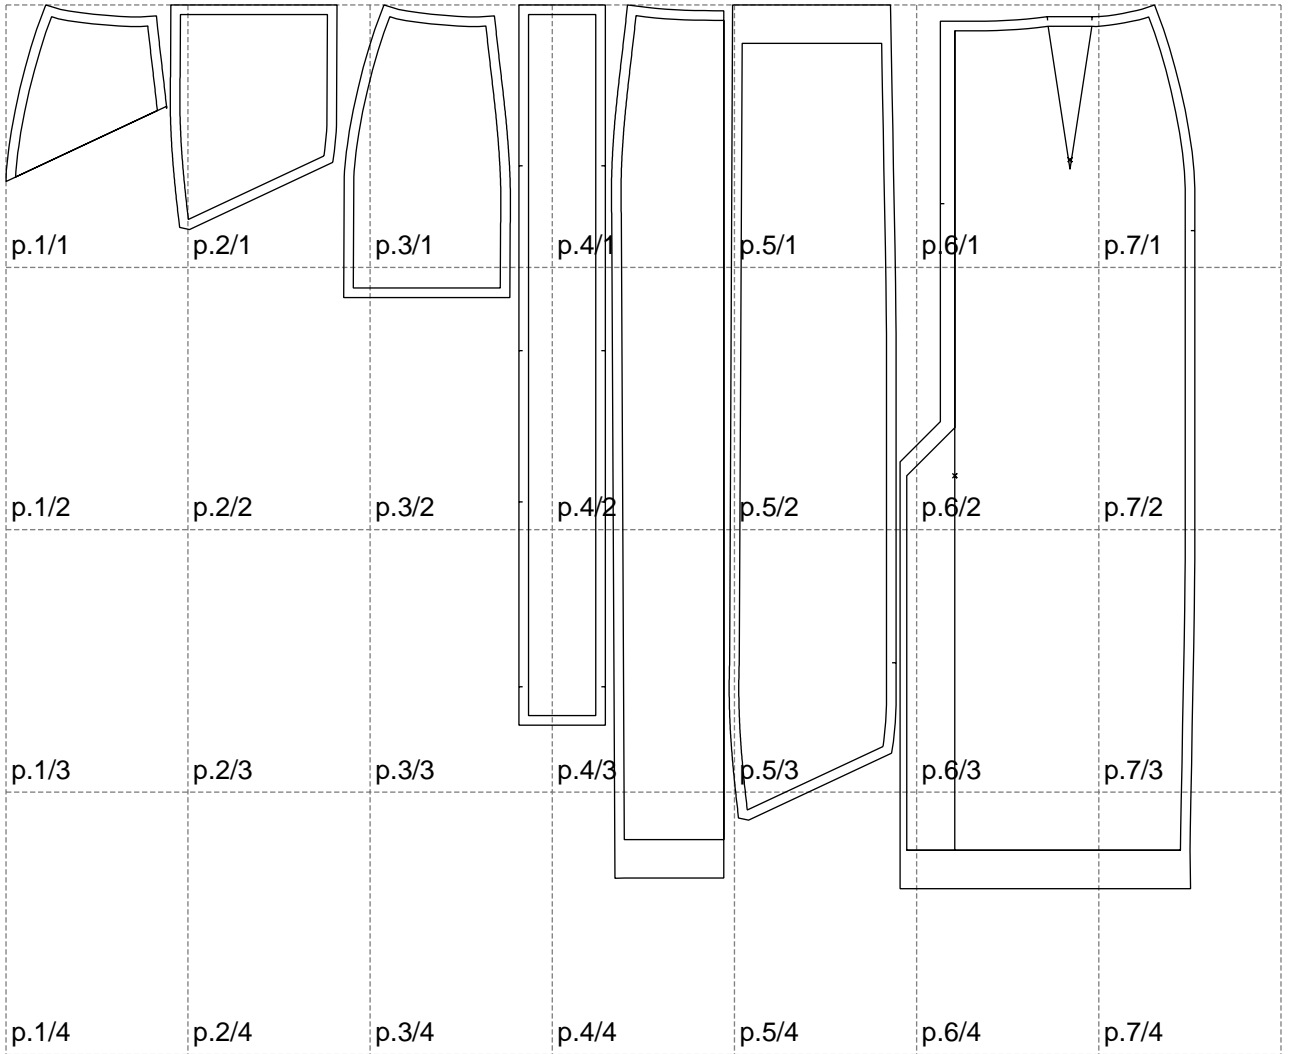

Not for print

Paper size: A4, size:1238.82 x920.66 mm

# Example

size:1488.99 x920.66 mm

Maneken =1 ver.0

rz\_1=170

rz\_16=88

rz\_17=75.6

rz\_18=67.6

rz\_19=96

rz\_20=94.6

---

. . . . .  
. . . . .  
. . . . .