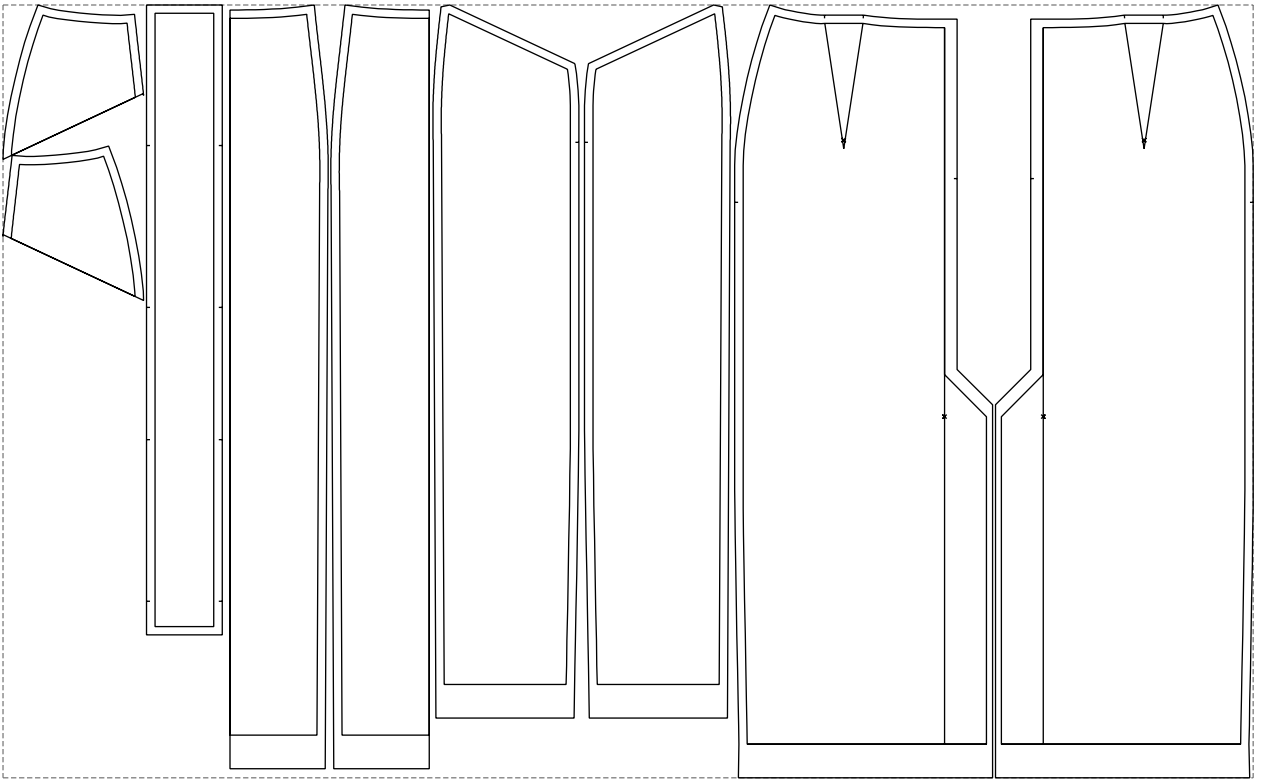

Not for print

Paper size: A4, size:1238.82 x920.66 mm

# Example

size:1488.99 x920.66 mm

Maneken =1 ver.0

rz\_1=170

rz\_16=88

rz\_17=75.6

rz\_18=67.6

rz\_19=96

rz\_20=94.6

---

. . . . .  
. . . . .  
. . . . .