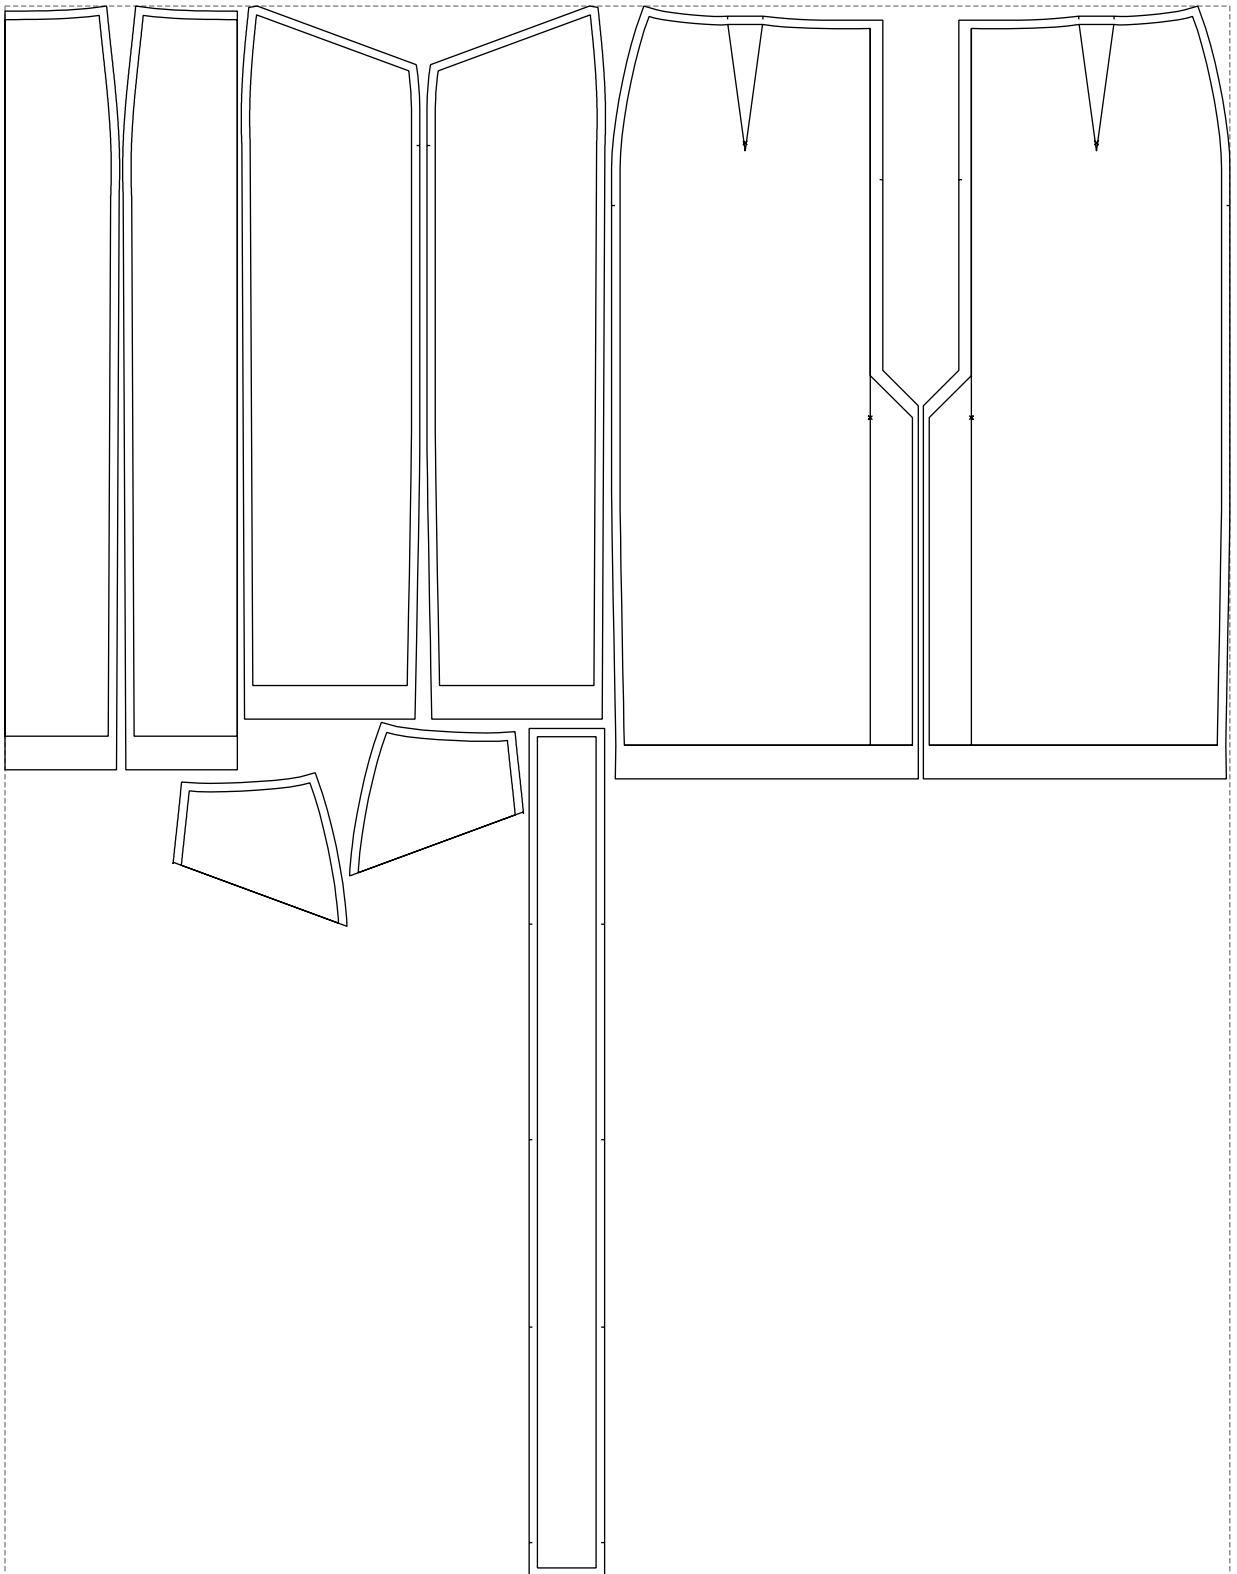

Not for print

Paper size: A4, size:1268.31 x1009.95 mm

# Example

size:1458.93 x1870.28 mm

Maneken =1 ver.0

rz\_1=170

rz\_16=112

rz\_17=96.2

rz\_18=94

rz\_19=120