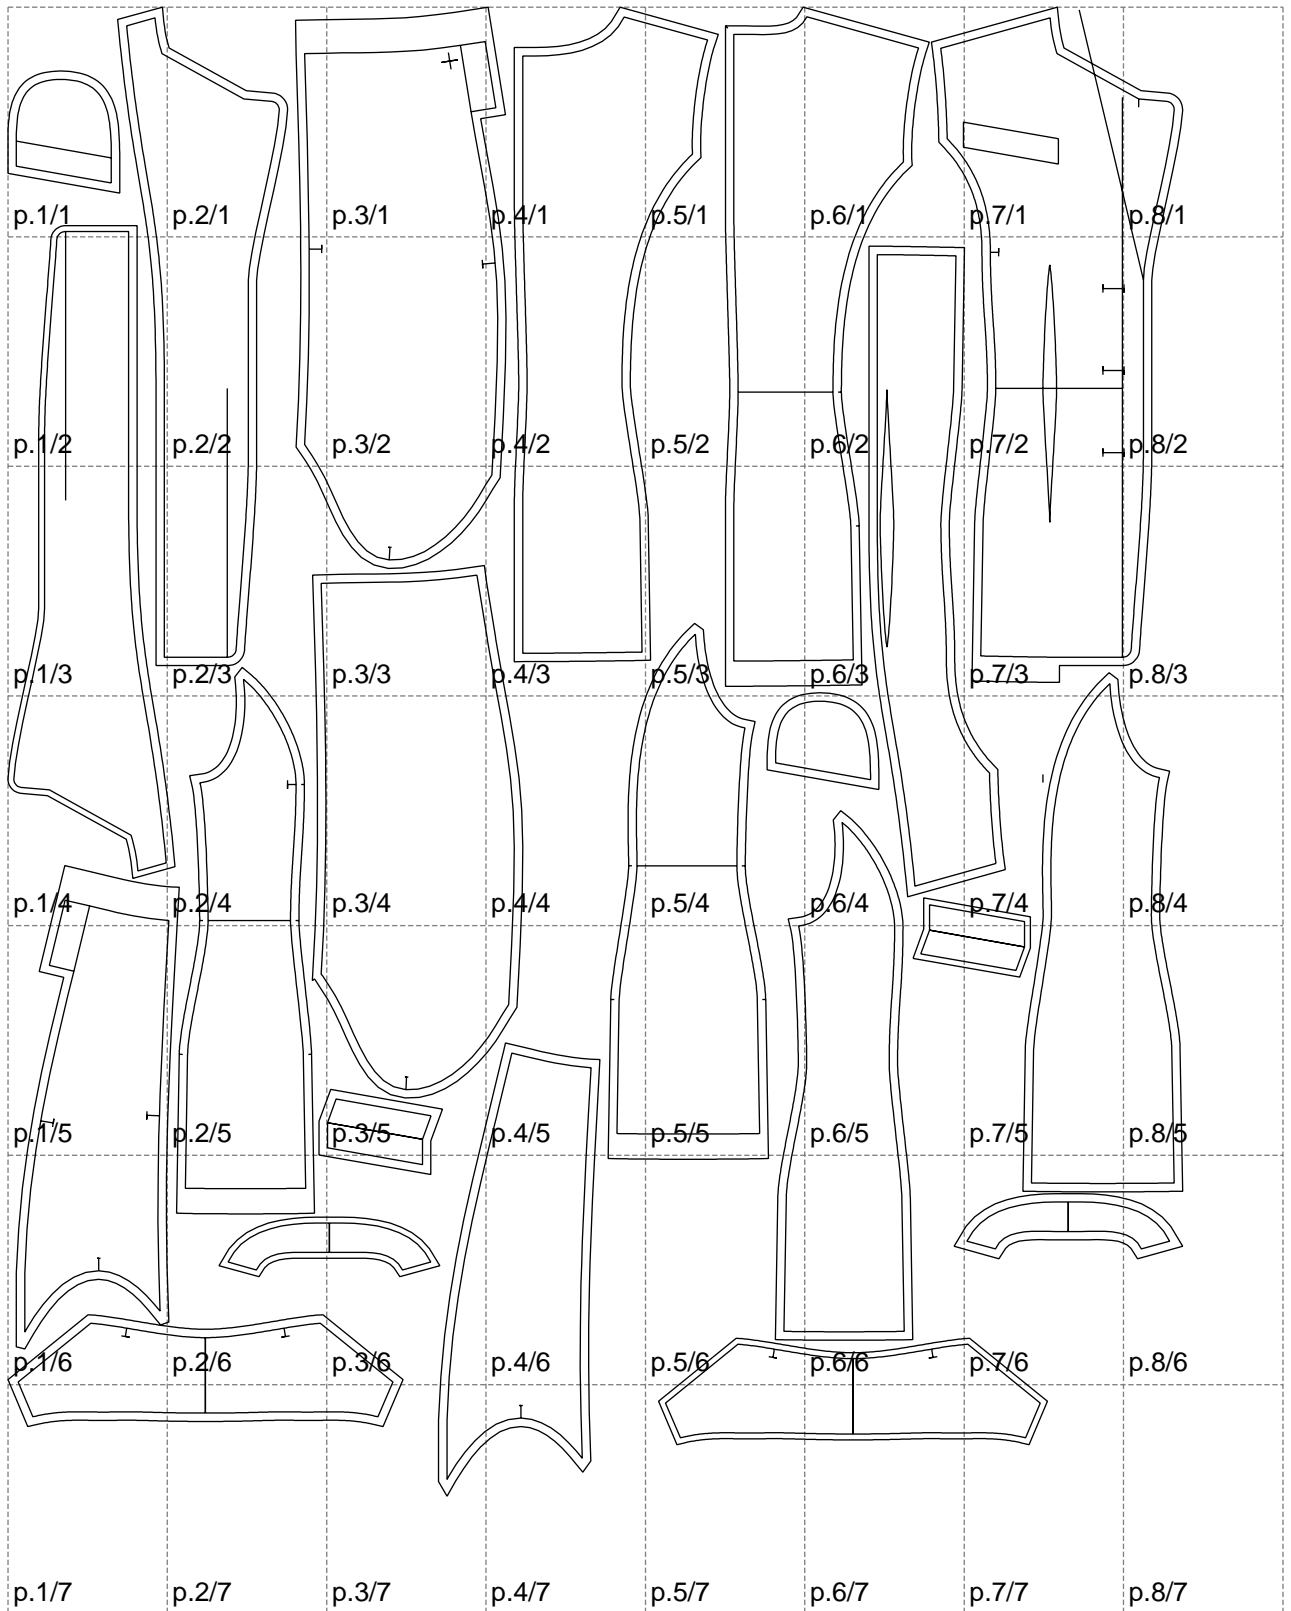

Not for print

Paper size: A4, size:1399.00 x1773.13 mm

# Example

size:1458.94 x1216.27 mm

Maneken =1 ver.0

rz\_1=170

rz\_16=96

rz\_17=82

rz\_18=76

rz\_19=104

rz\_20=101.8

---

. . . . .  
. . . . .  
. . . . .