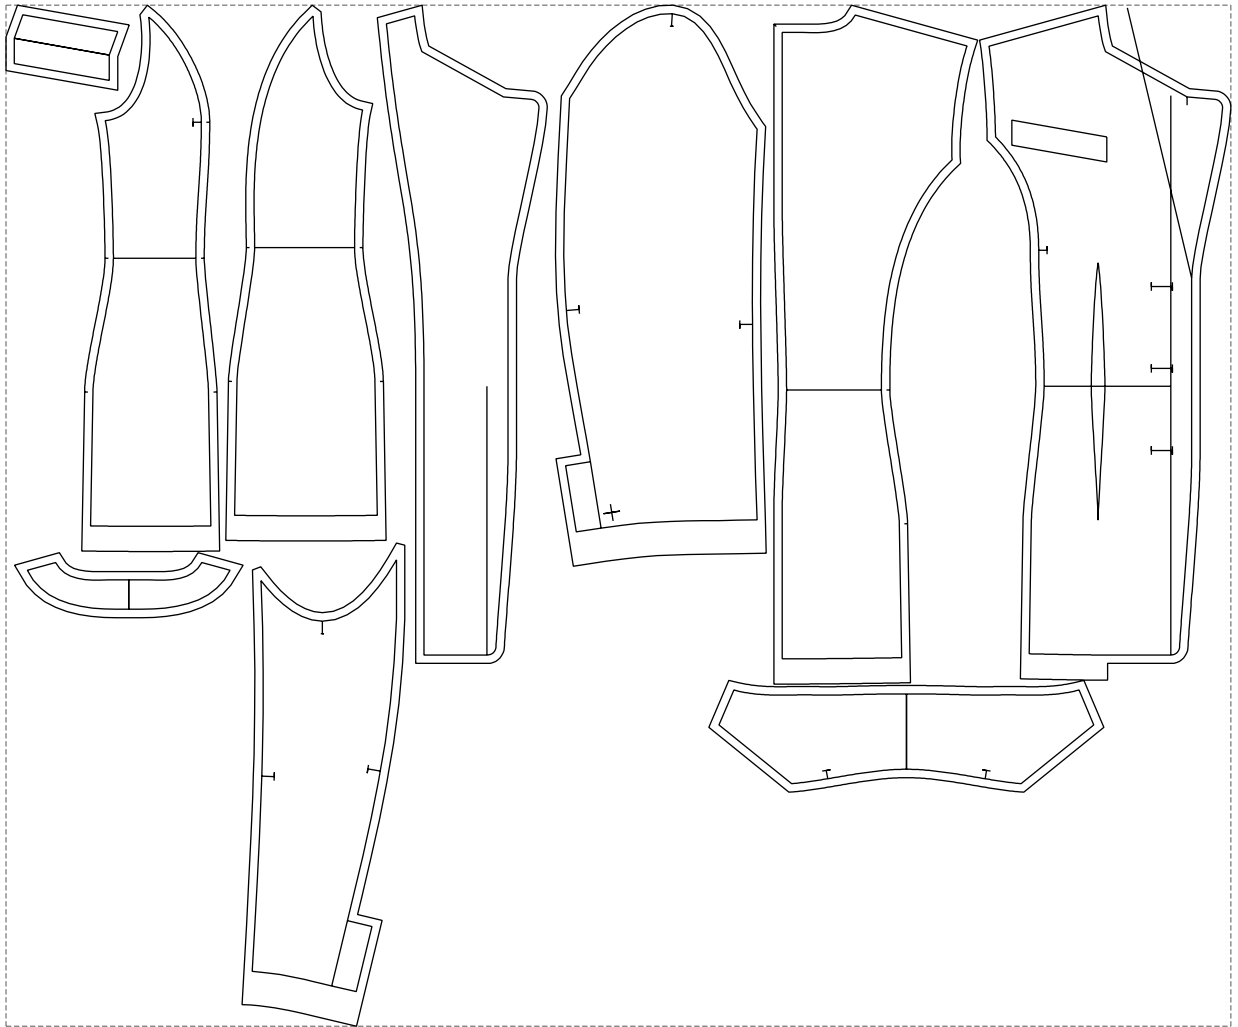

Not for print

Paper size: A4, size:1399.00 x1773.13 mm

# Example

size:1458.94 x1216.27 mm

Maneken =1 ver.0

rz\_1=170

rz\_16=96

rz\_17=82

rz\_18=76

rz\_19=104

rz\_20=101.8

---

. . . . .  
. . . . .  
. . . . .