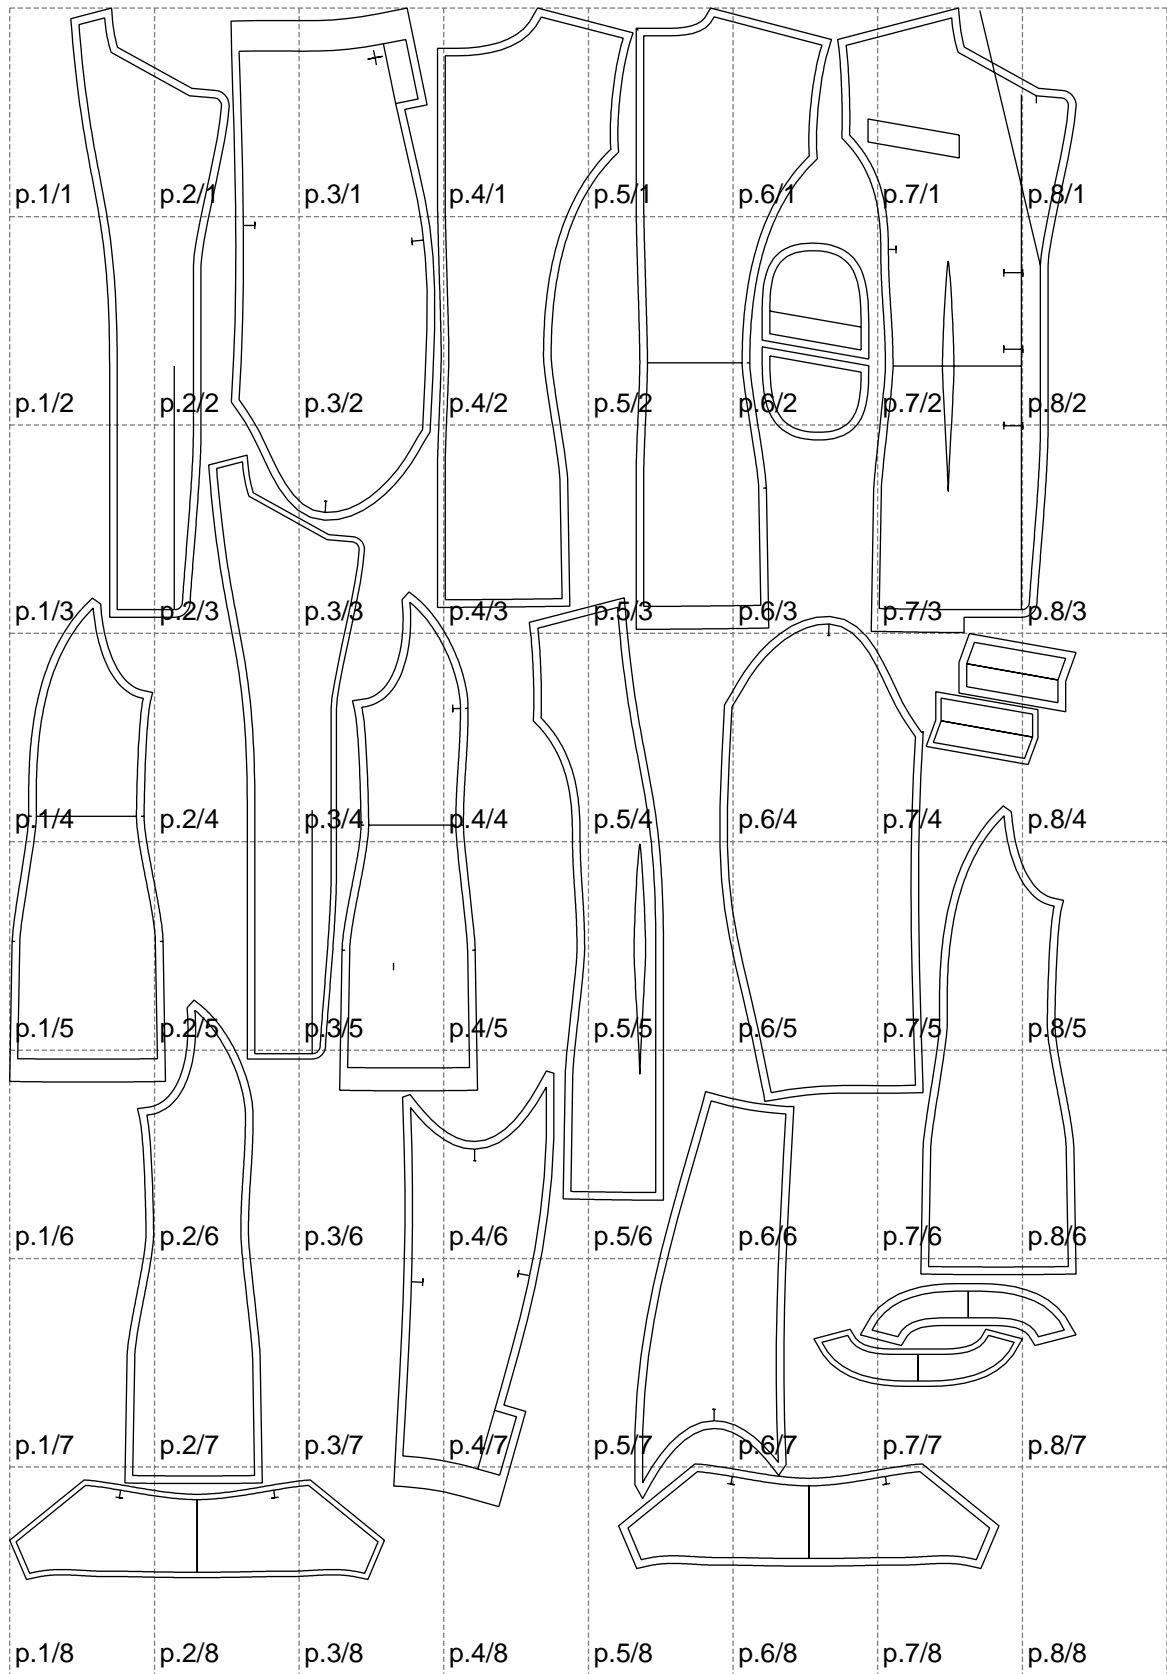

Not for print

Paper size: A4, size:1399.00 x2061.54 mm

# Example

size:1438.64 x1213.70 mm

Maneken =1 ver.0

rz\_1=170

rz\_16=108

rz\_17=92.5

rz\_18=89.2

rz\_19=116

rz\_20=113

---

. . . . .  
. . . . .  
. . . . .