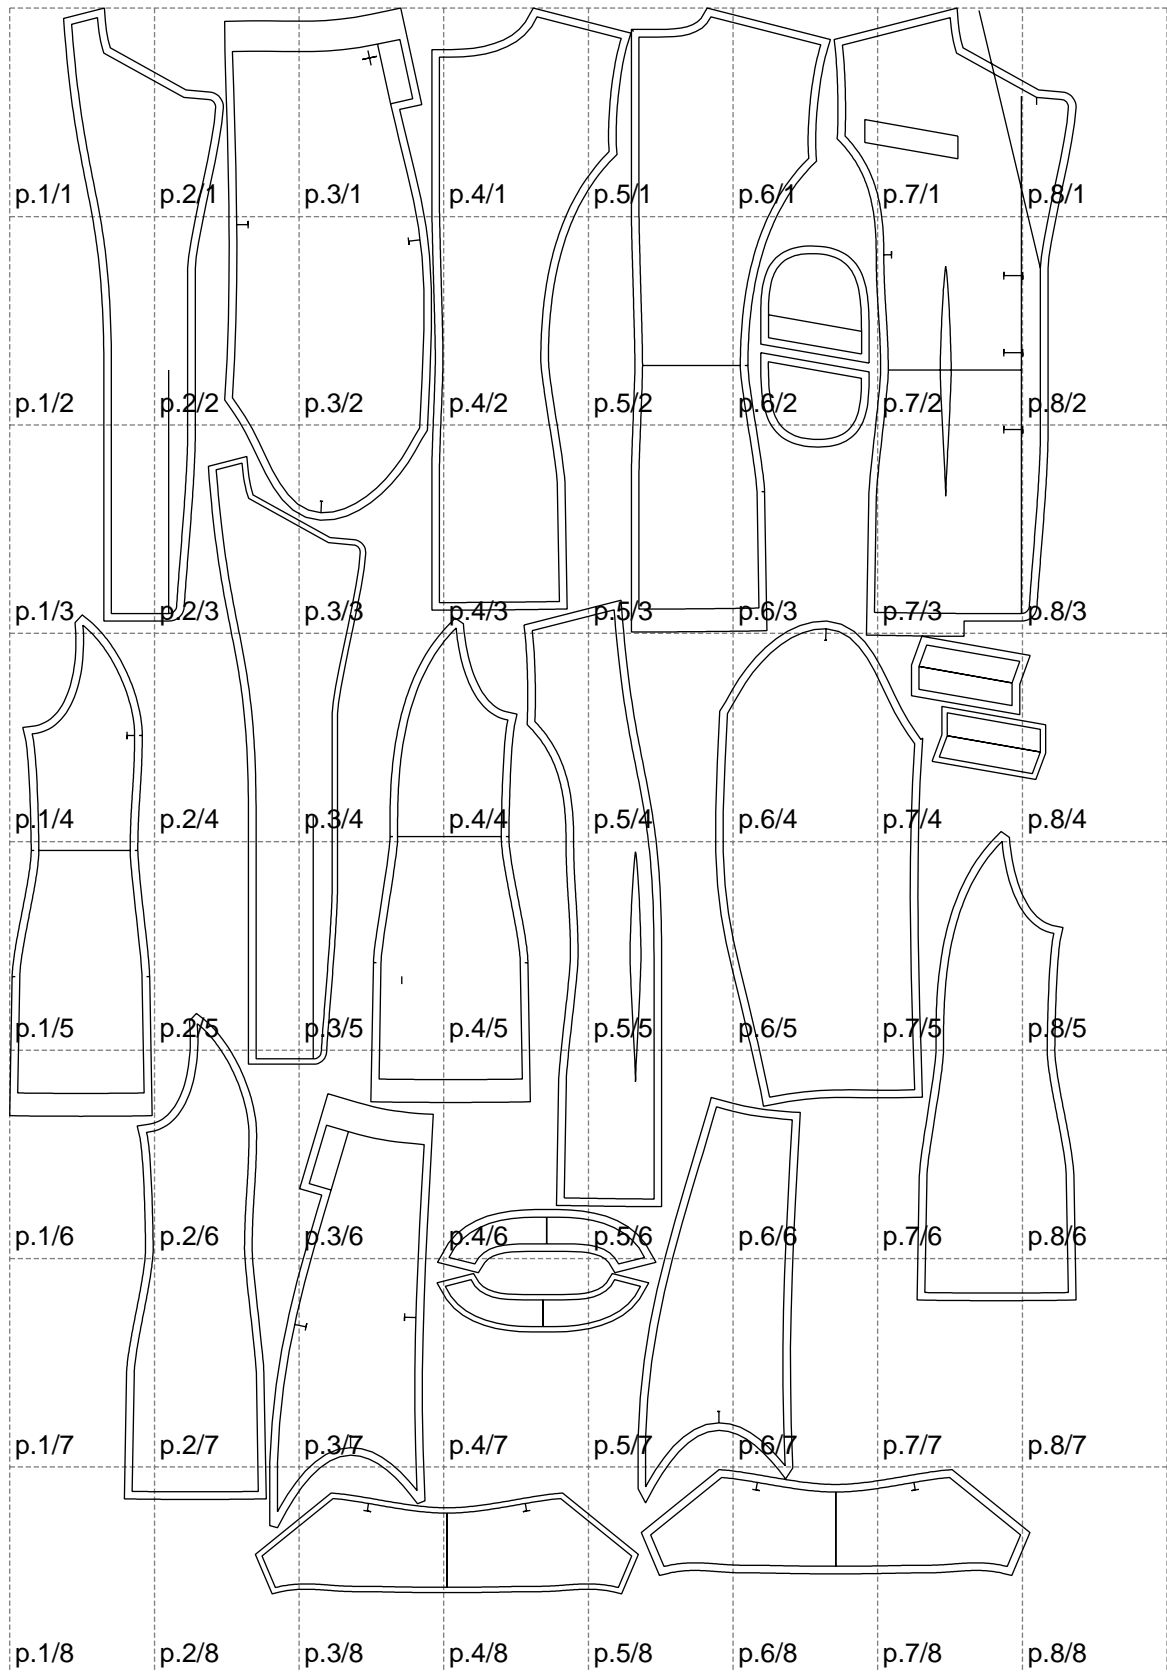

Not for print

Paper size: A4, size:1399.00 x2080.19 mm

# Example

size:1499.00 x1201.14 mm

Maneken =1 ver.0

rz\_1=170

rz\_16=112

rz\_17=96.2

rz\_18=94

rz\_19=120

rz\_20=117

---

. . . . .  
. . . . .  
. . . . .