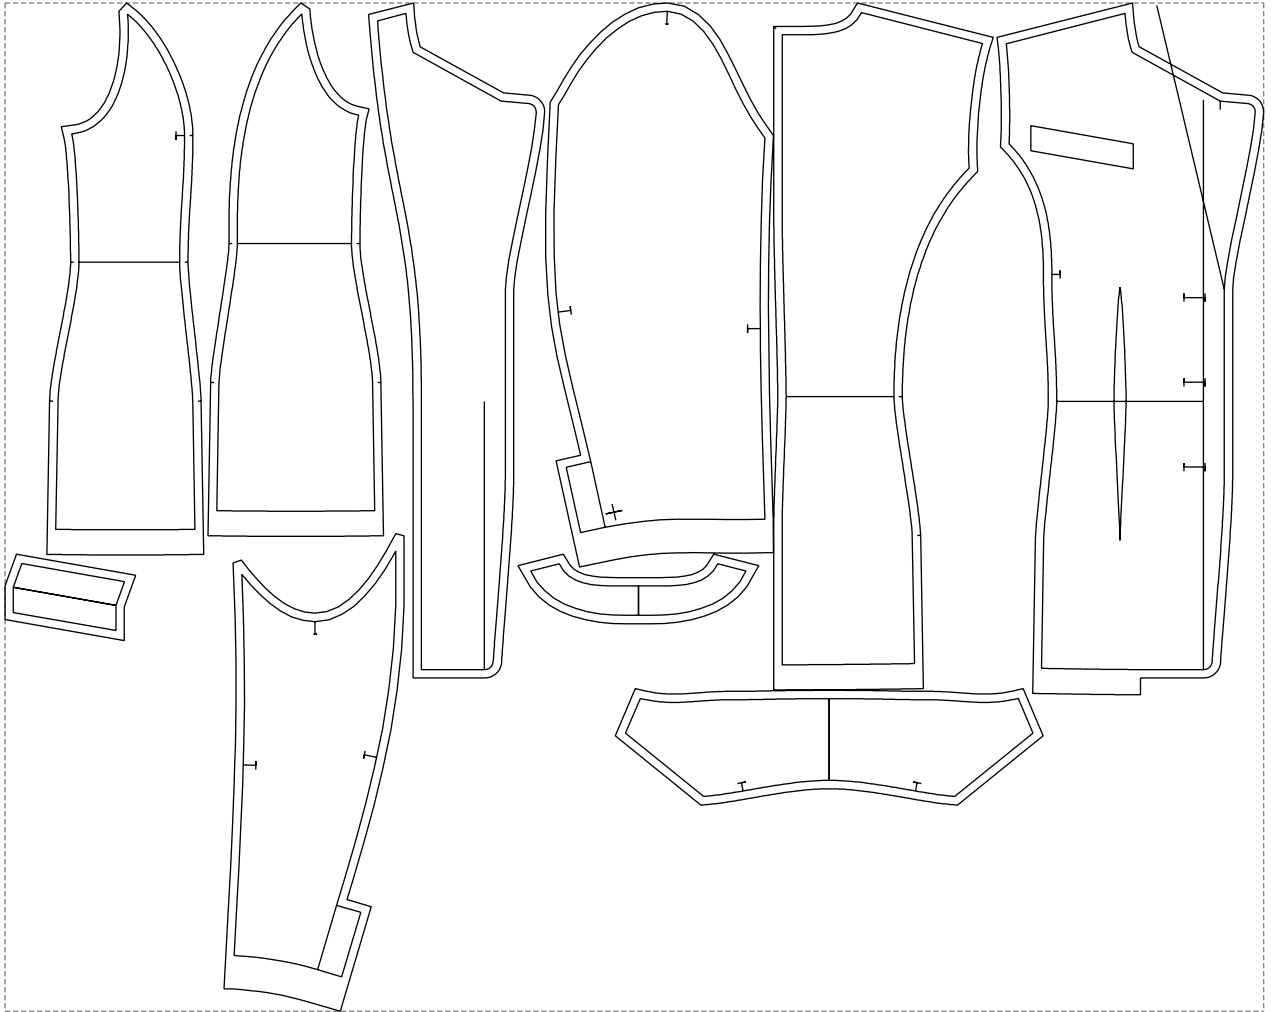

Not for print

Paper size: A4, size:1399.00 x2080.19 mm

# Example

size:1499.00 x1201.14 mm

Maneken =1 ver.0

rz\_1=170

rz\_16=112

rz\_17=96.2

rz\_18=94

rz\_19=120