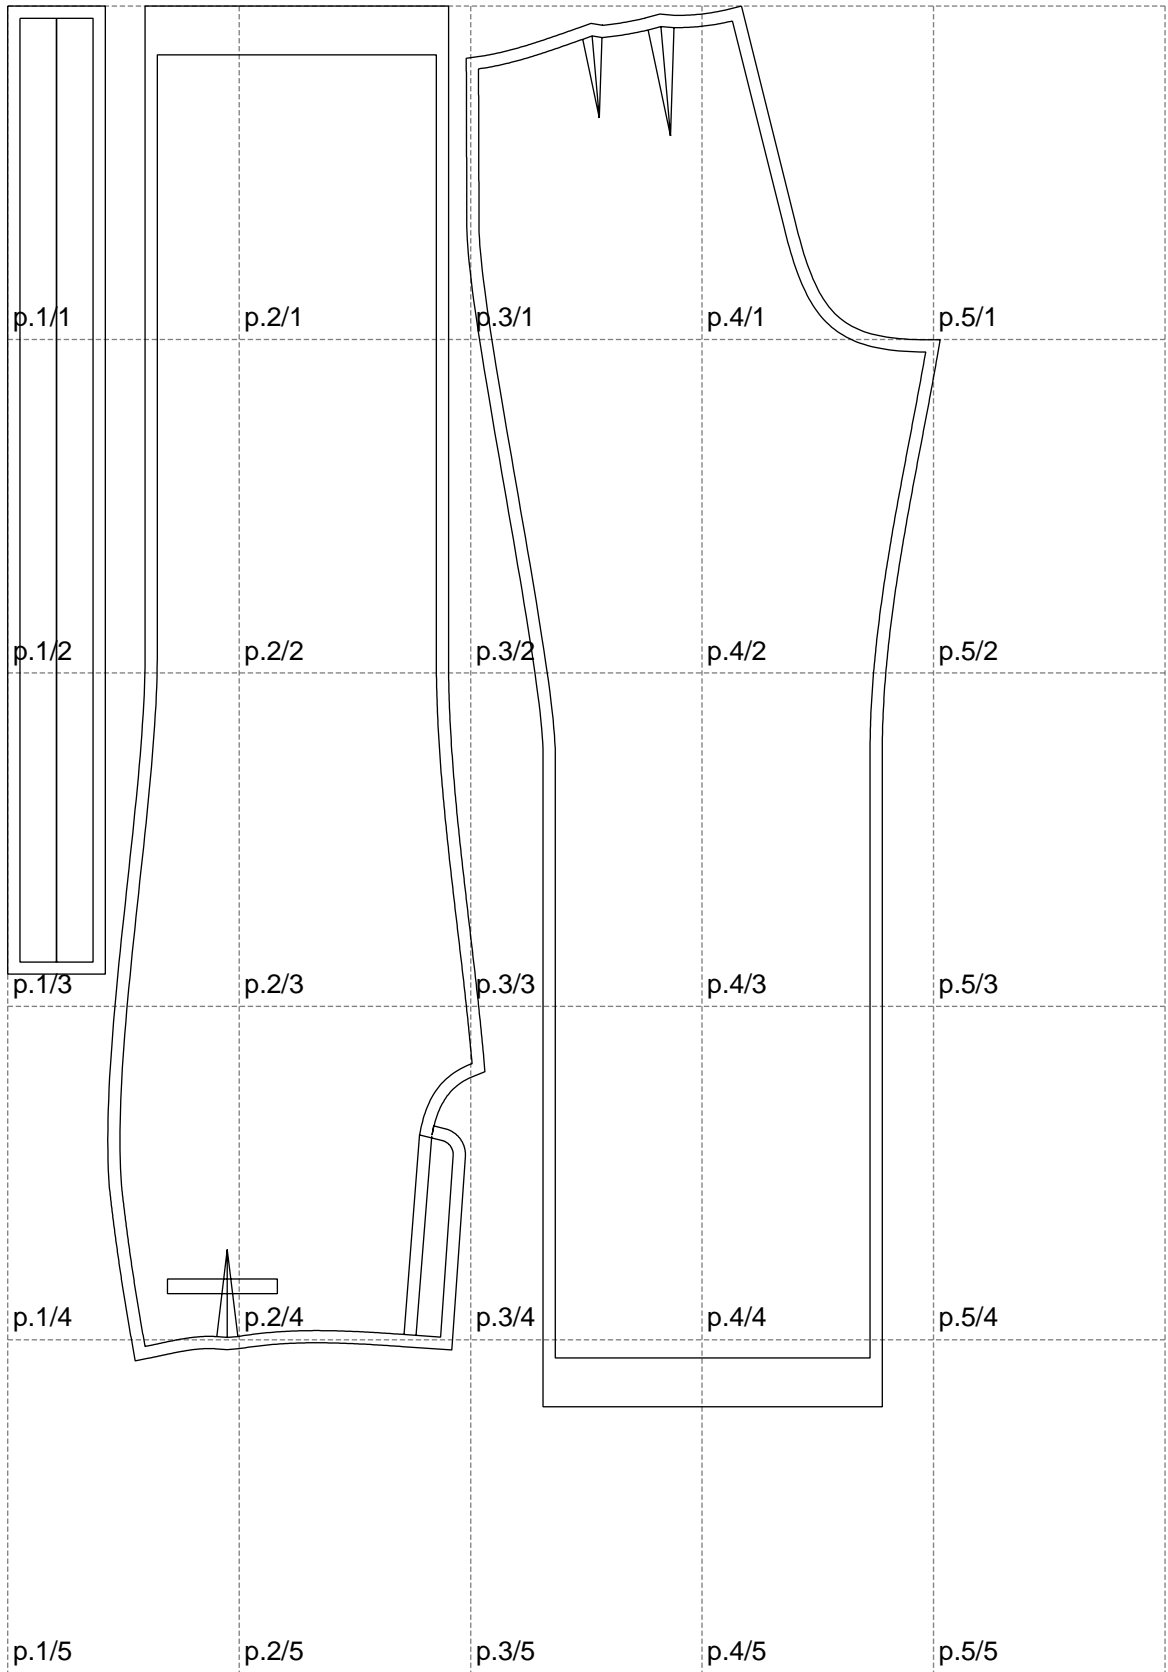

Not for print

Paper size: A4, size:764.67 x1148.45 mm

# Example

size:702.51 x1148.45 mm

Maneken =1 ver.0

rz\_1=170

rz\_16=88

rz\_17=75.6

rz\_18=67.6

rz\_19=96

rz\_20=94.6

---

. . . . .  
. . . . .  
. . . . .