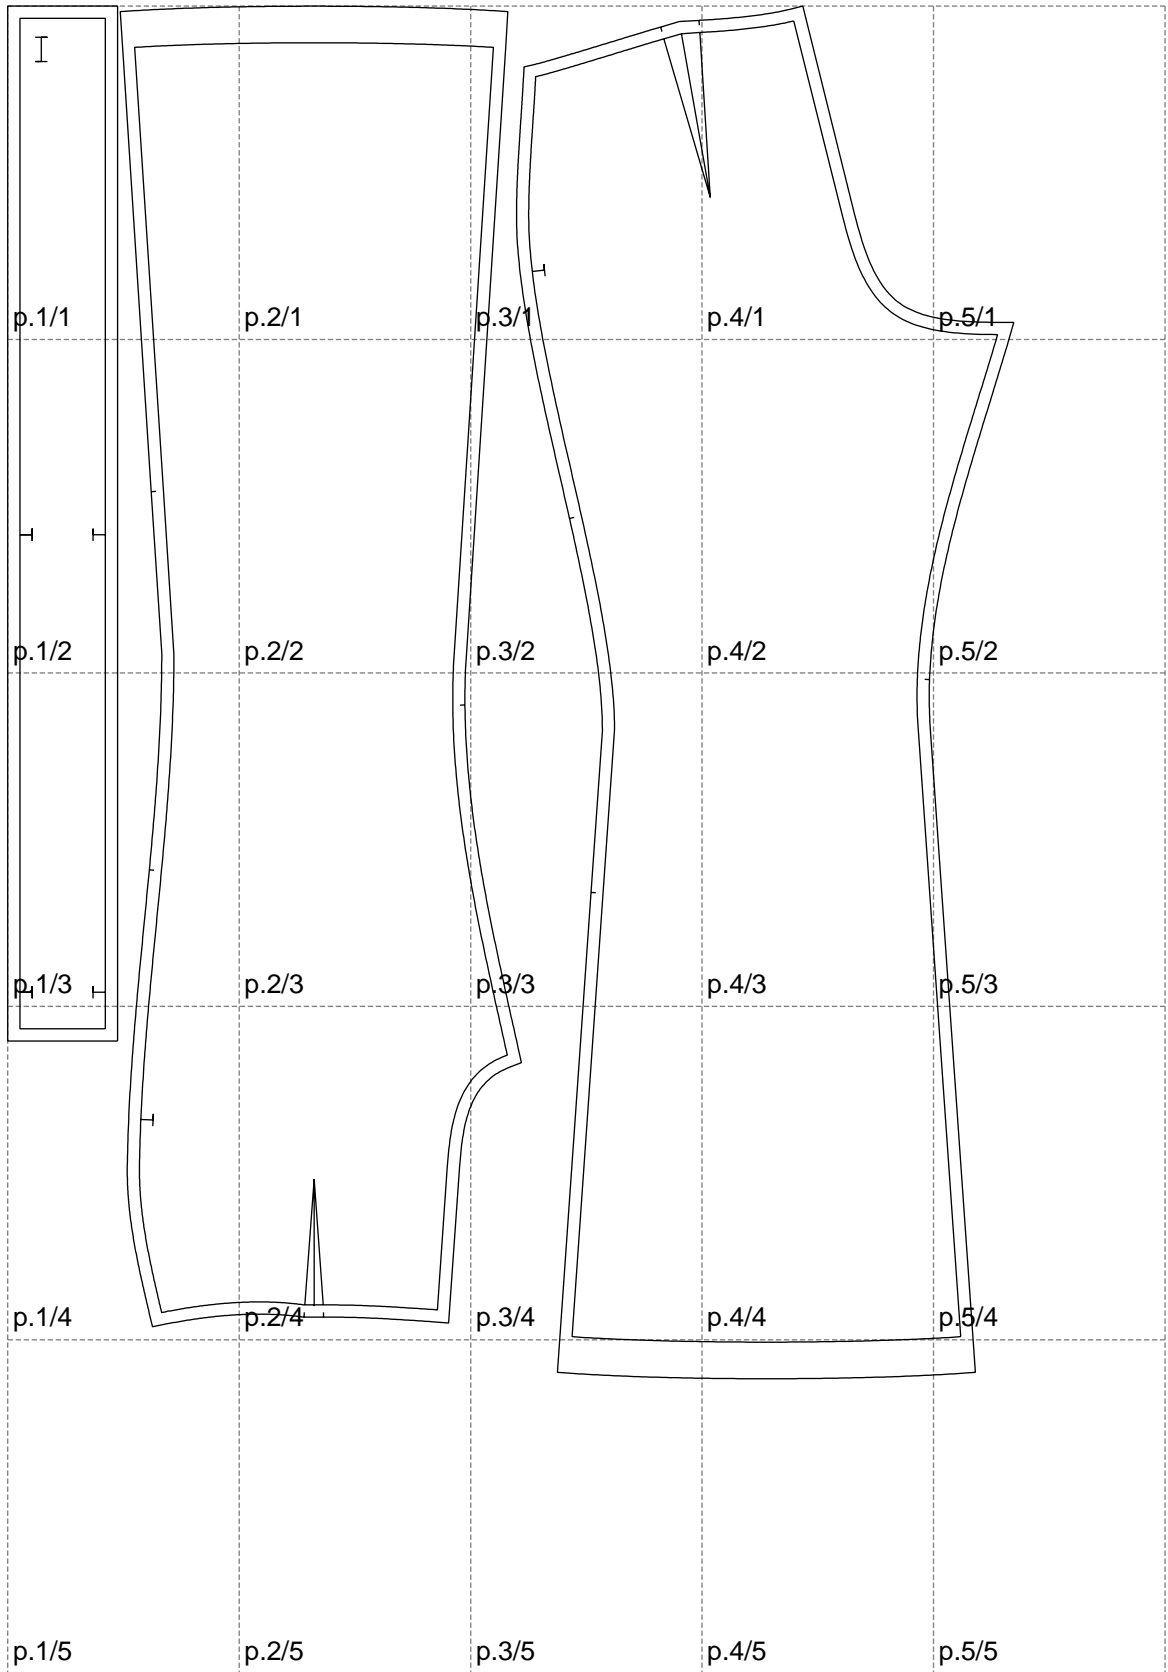

Not for print

Paper size: A4, size:825.05 x1125.42 mm

Example

size:1478.83 x1941.85 mm

Maneken =1 ver.0

rz_1=170

rz_16=92

rz_17=78.8

rz_18=71.8

rz_19=100

rz_20=98.1

.
.
.