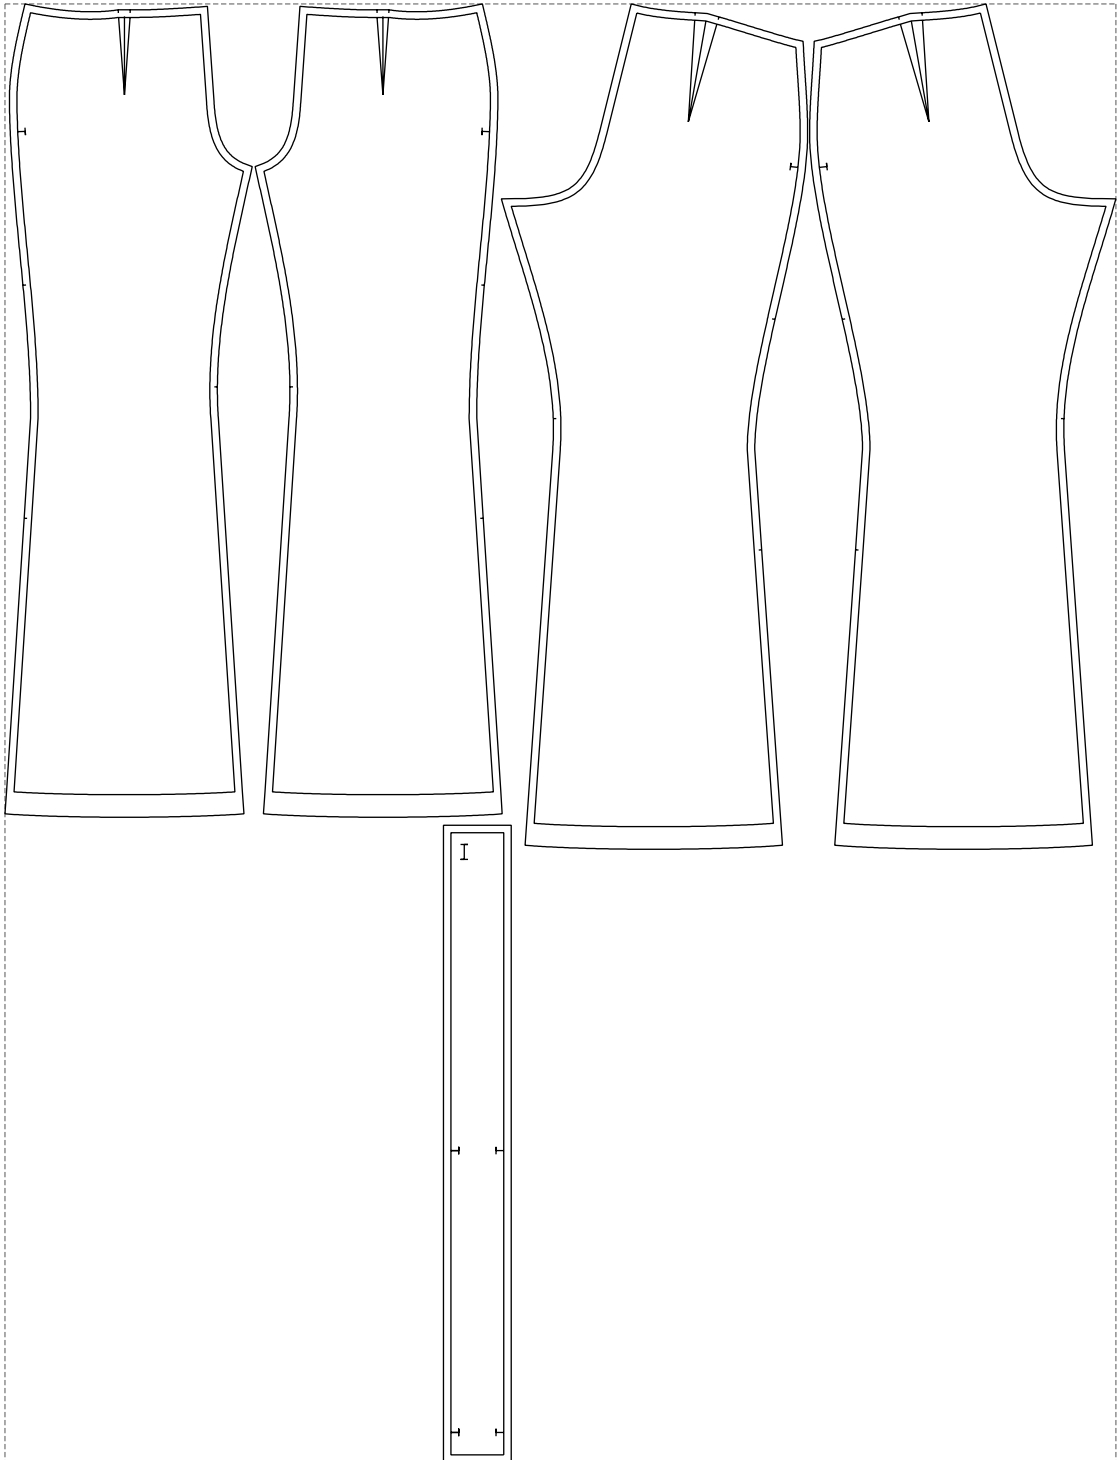

Not for print

Paper size: A4, size:825.05 x1125.42 mm

Example

size:1478.83 x1941.85 mm

Maneken =1 ver.0

rz_1=170

rz_16=92

rz_17=78.8

rz_18=71.8

rz_19=100

rz_20=98.1

.
.
.