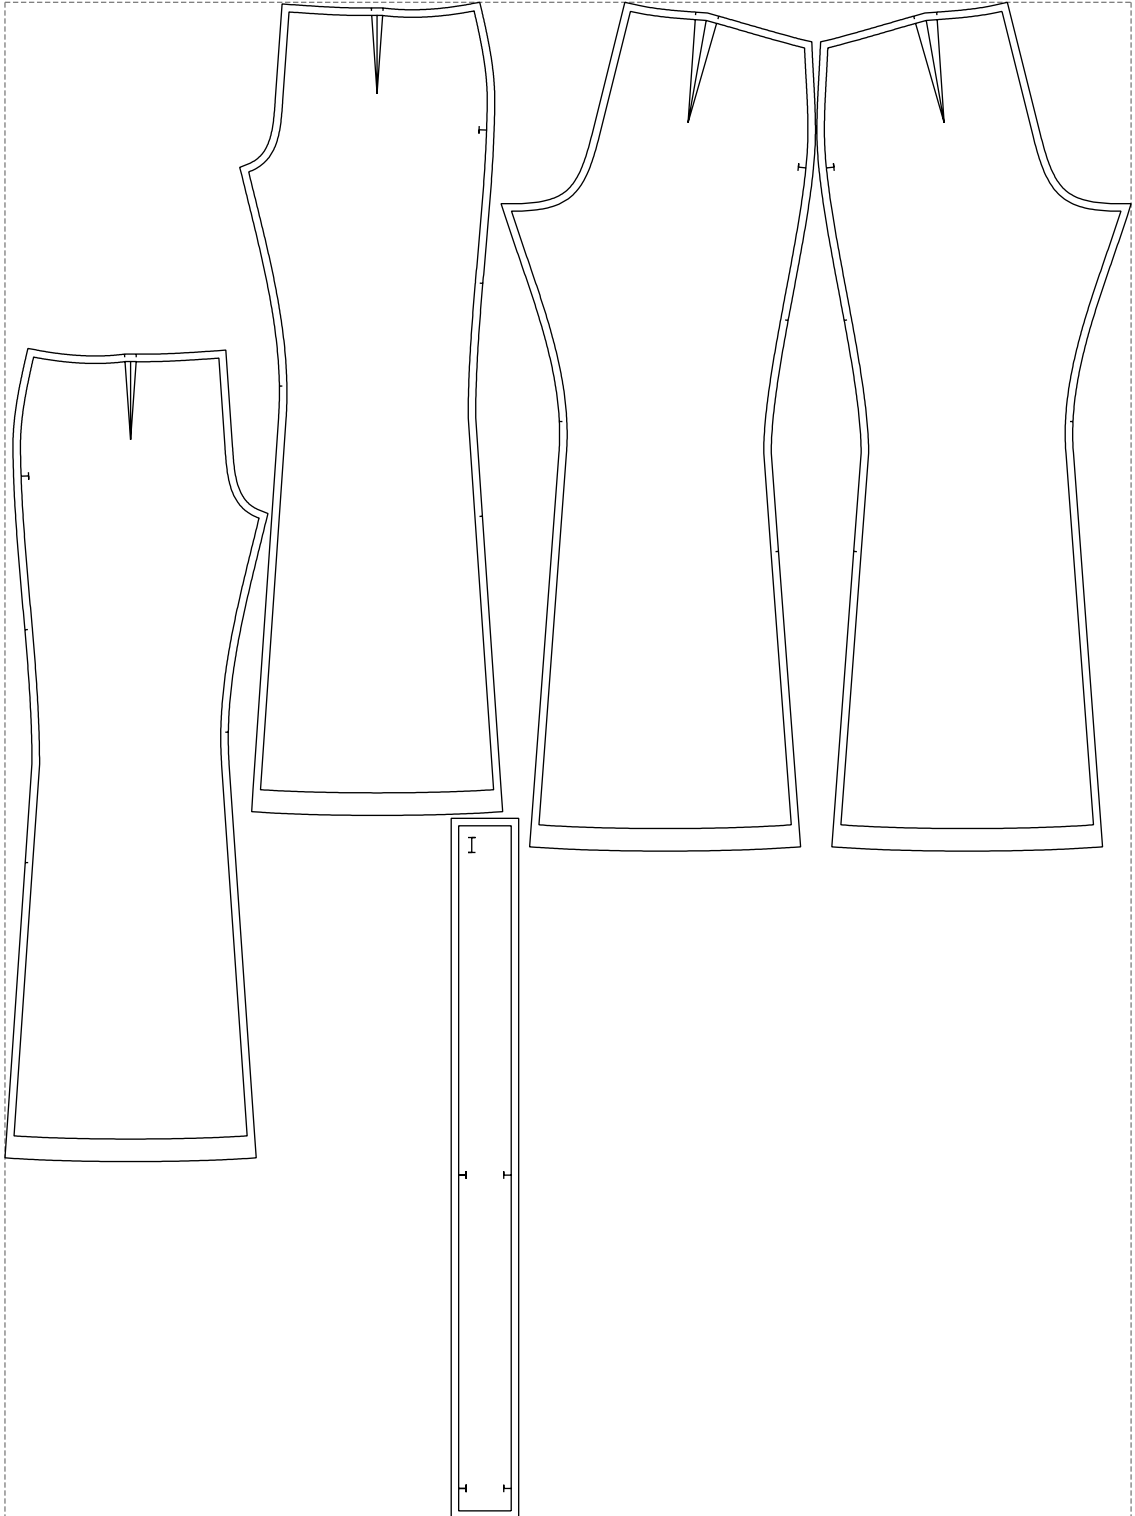

Not for print

Paper size: A4, size:855.26 x1130.25 mm

# Example

size:1499.00 x2018.79 mm

Maneken =1 ver.0

rz\_1=170

rz\_16=100

rz\_17=85.4

rz\_18=80.2

rz\_19=108

rz\_20=105.4

---

. . . . .  
. . . . .  
. . . . .