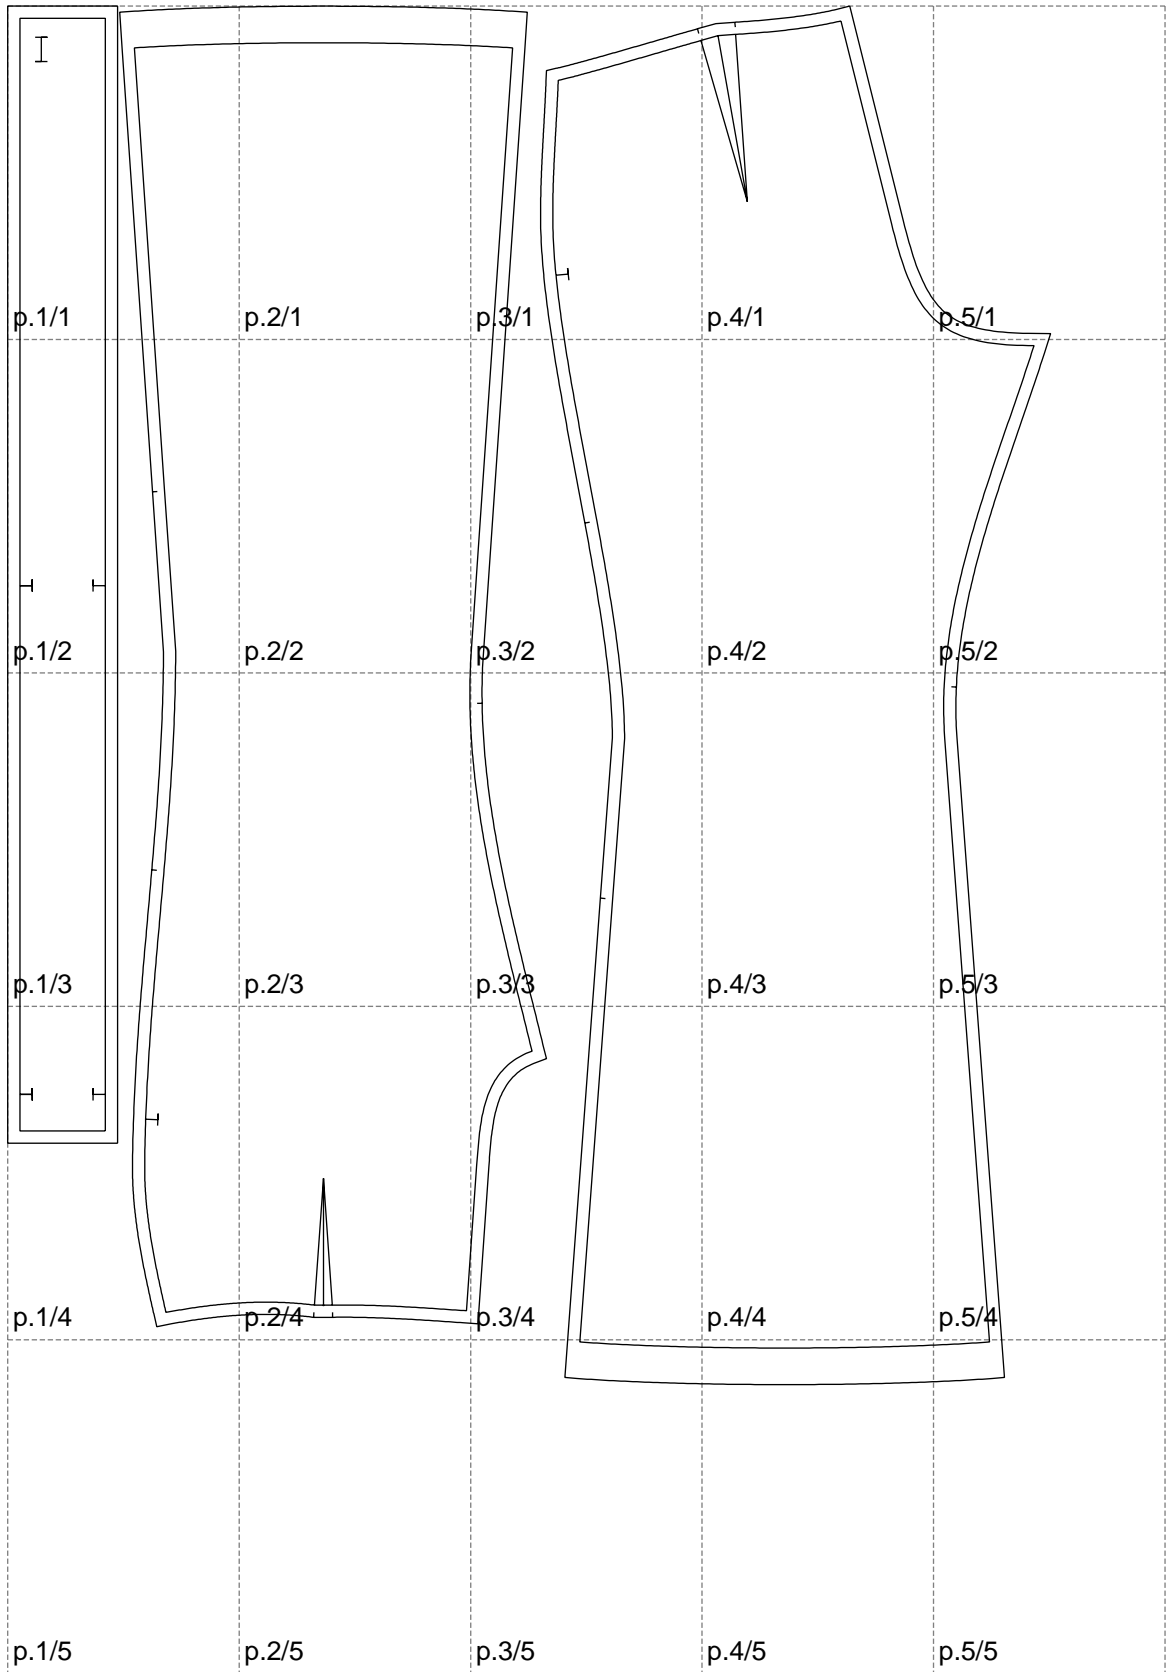

Not for print

Paper size: A4, size:855.26 x1130.25 mm

# Example

size:1499.00 x2018.79 mm

Maneken =1 ver.0

rz\_1=170

rz\_16=100

rz\_17=85.4

rz\_18=80.2

rz\_19=108

rz\_20=105.4

---

. . . . .  
. . . . .  
. . . . .