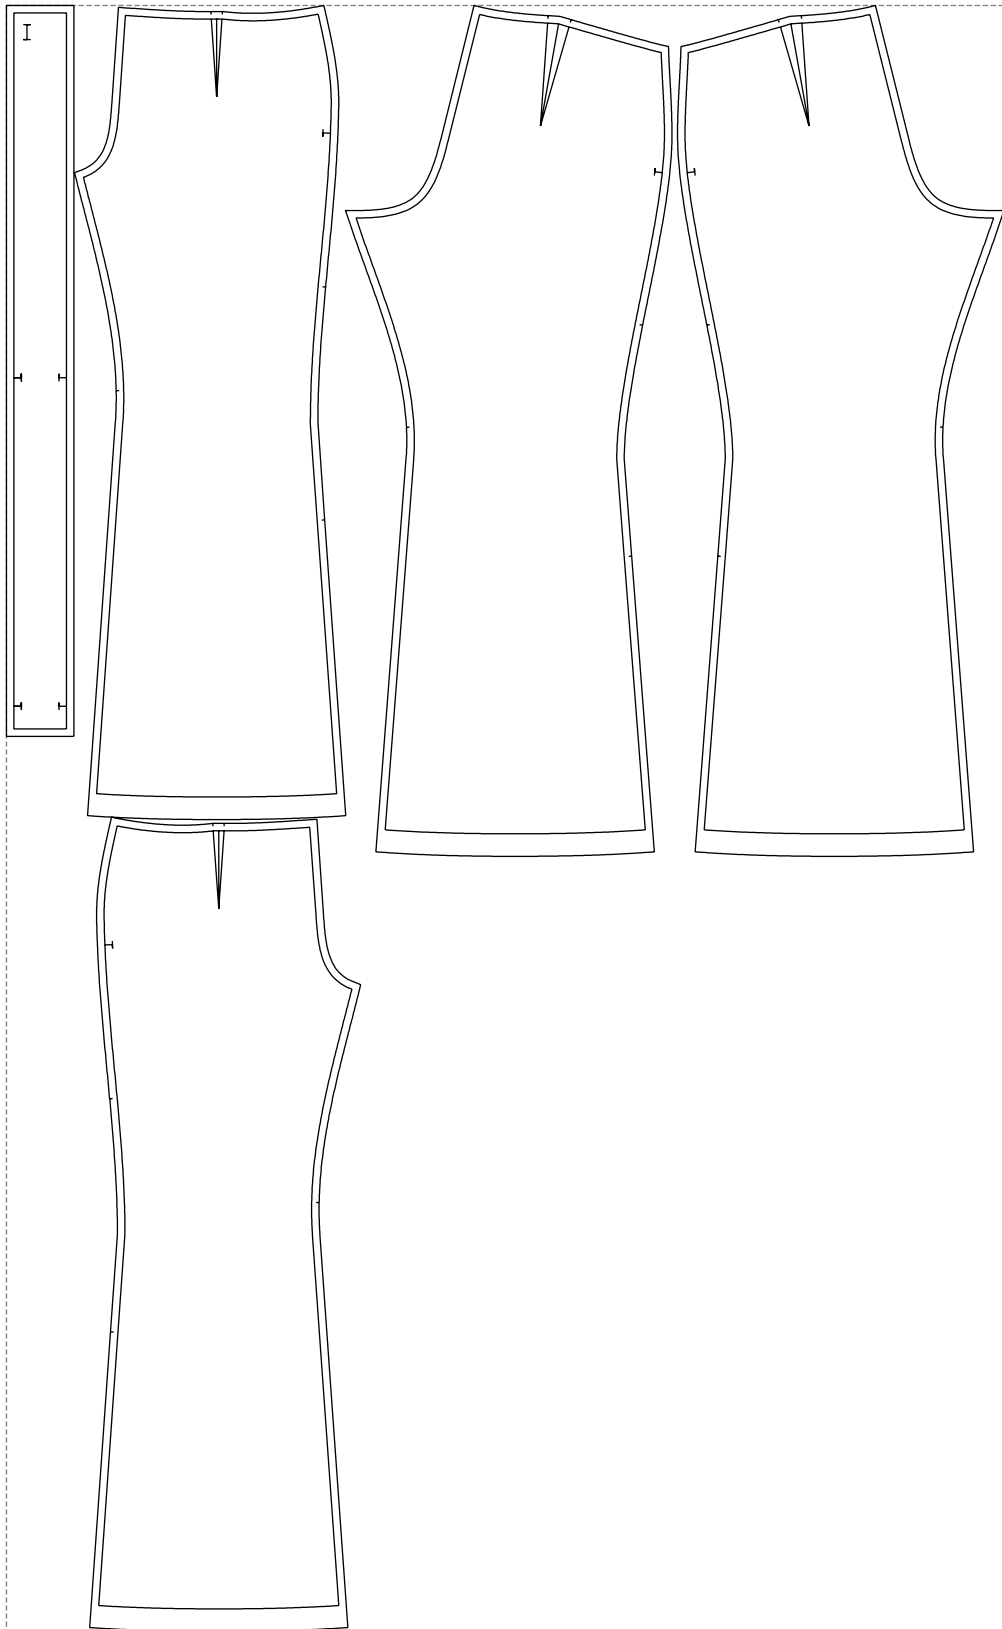

Not for print

Paper size: A4, size:875.40 x1133.02 mm

# Example

size:1327.91 x2165.00 mm

Maneken =1 ver.0

rz\_1=170

rz\_16=104

rz\_17=88.9

rz\_18=84.4

rz\_19=112