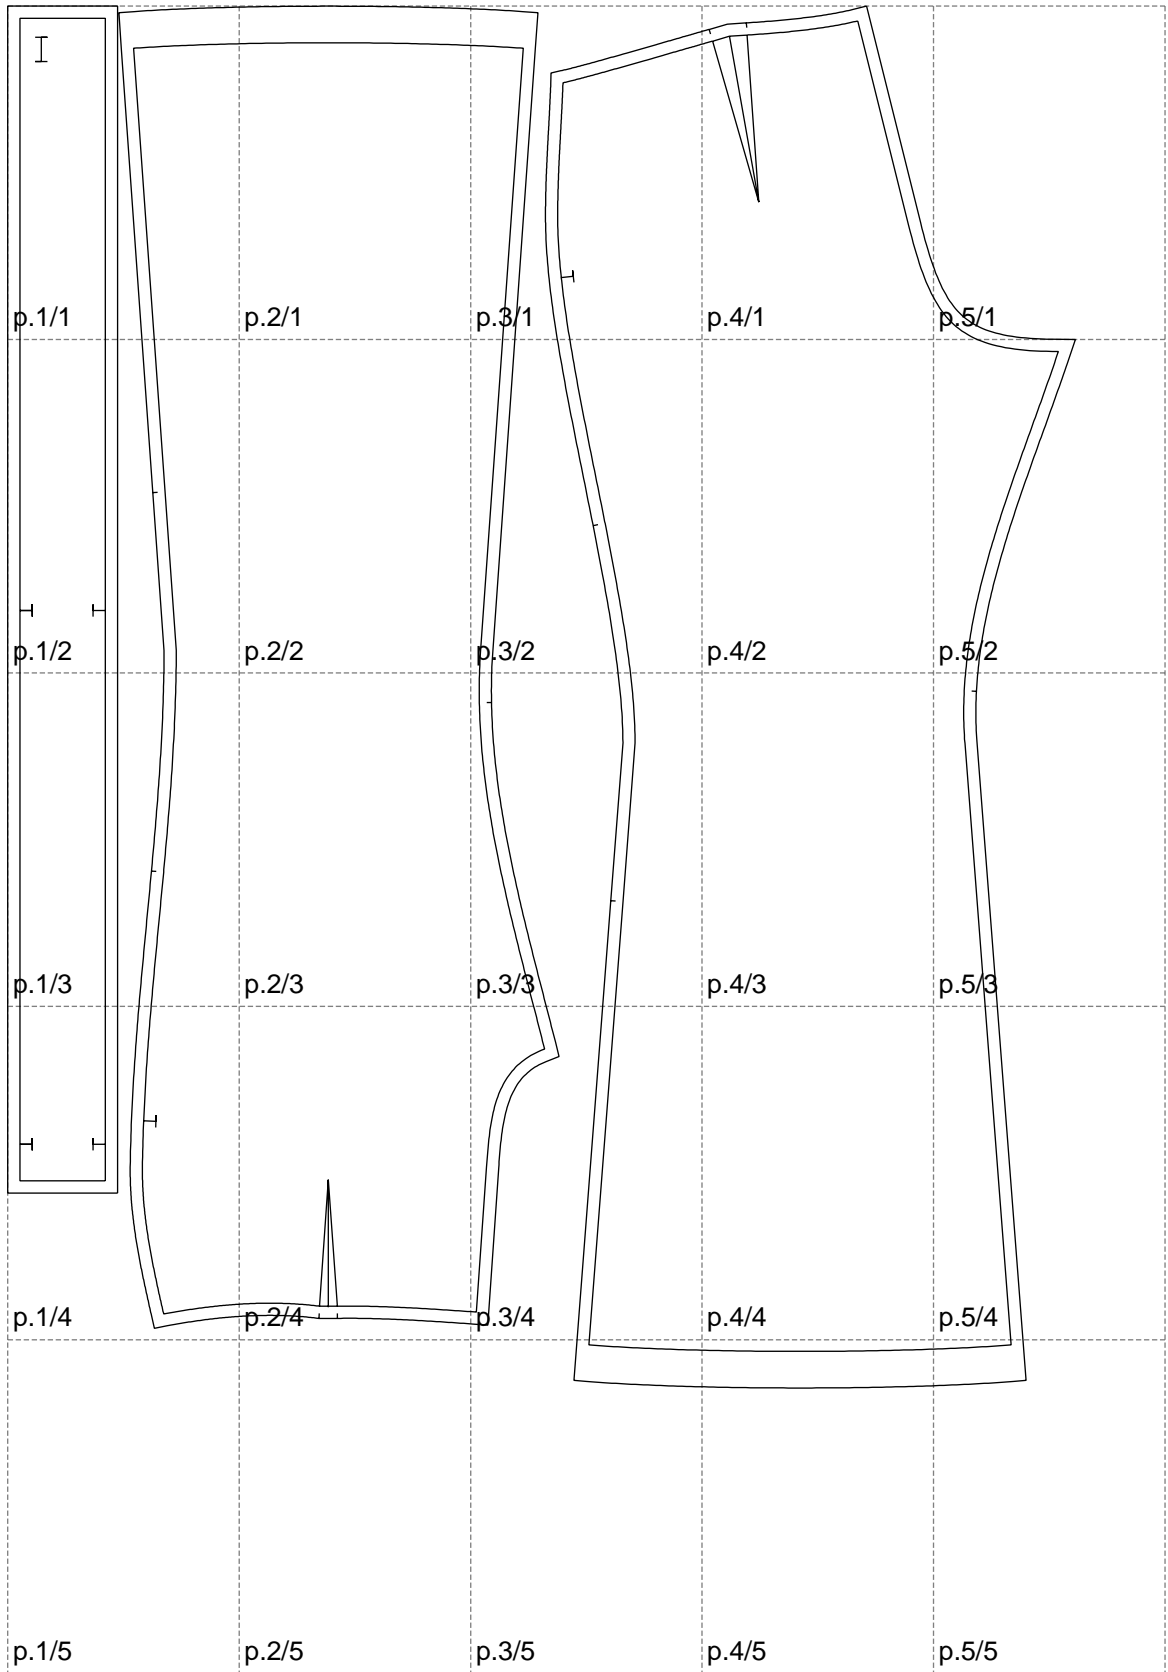

Not for print

Paper size: A4, size:875.40 x1133.02 mm

# Example

size:1327.91 x2165.00 mm

Maneken =1 ver.0

rz\_1=170

rz\_16=104

rz\_17=88.9

rz\_18=84.4

rz\_19=112

rz\_20=109.3

---

. . . . .  
. . . . .  
. . . . .